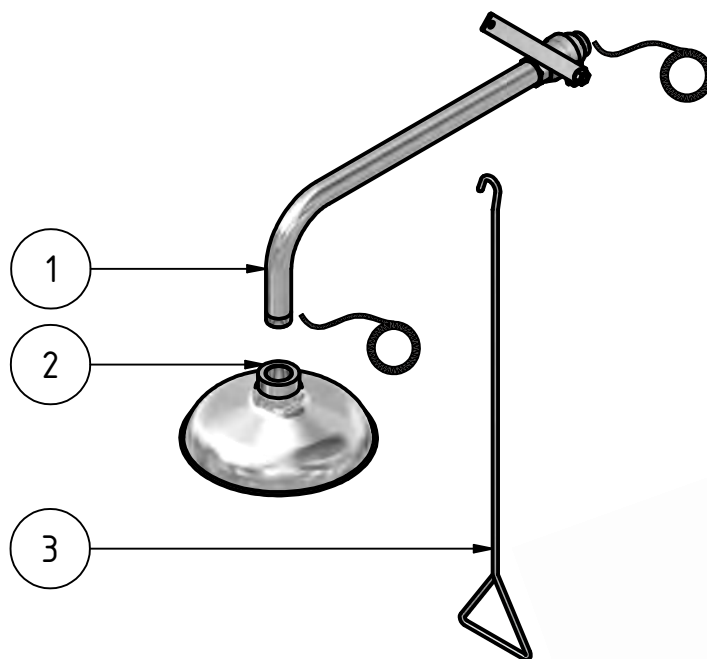

TOLERANCE IN GENERAL ISO 2768  
- m

SCALE 1:10

MODEL: **WMS-SS**

HORIZONTAL EMERGENCY SHOWER STAINLESS STEEL

List of Parts

Part	Quantity	Model	Description
1	1	181075	STAINLESS STEEL SHOWER ARM
2	1	192100	STAINLESS STEEL SHOWER HEAD
3	1	191105	STAINLESS STEEL ACTIVATION HANDLE

TOLERANCE IN GENERAL ISO 2768  
- m

SCALE 1:10

MODEL: **WMS-SS**

HORIZONTAL EMERGENCY SHOWER STAINLESS STEEL