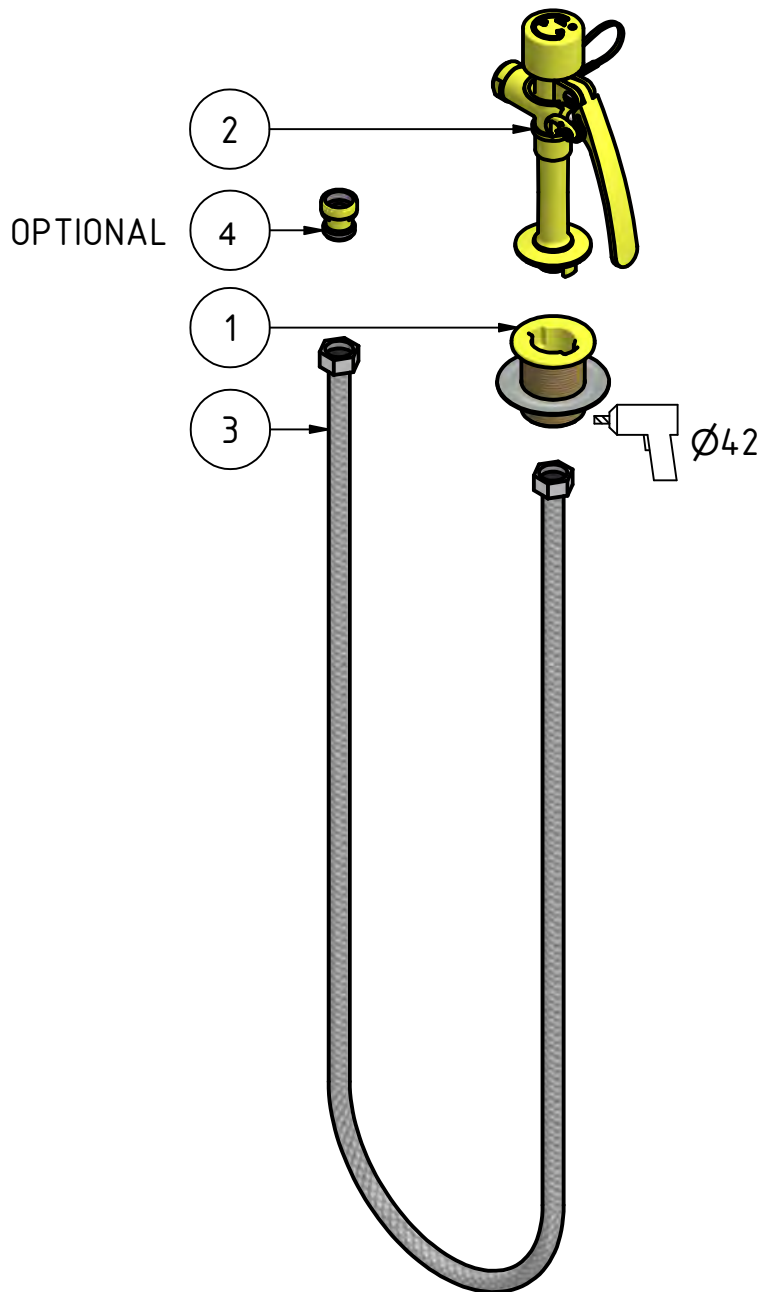

TOLERANCE IN GENERAL ISO 2768 - m

SCALE 1:5

MODEL: **TMSH**

SIMPLE MANUAL EYEWASH, BENCH MOUNTED

List of Parts

Part	Quantity	Model	Description
1	1	180005	BENCH FITTING
2	1	180150	SPRAY HEAD WITH TRIGGER
3	1	190149	1.5m x 1/2" FLEXIBLE HOSE
4	1	190030	NON-RETURN VALVE (OPTIONAL)

TOLERANCE IN GENERAL ISO 2768 - m SCALE 1:5

MODEL: TMSH

SIMPLE MANUAL EYEWASH, BENCH MOUNTED