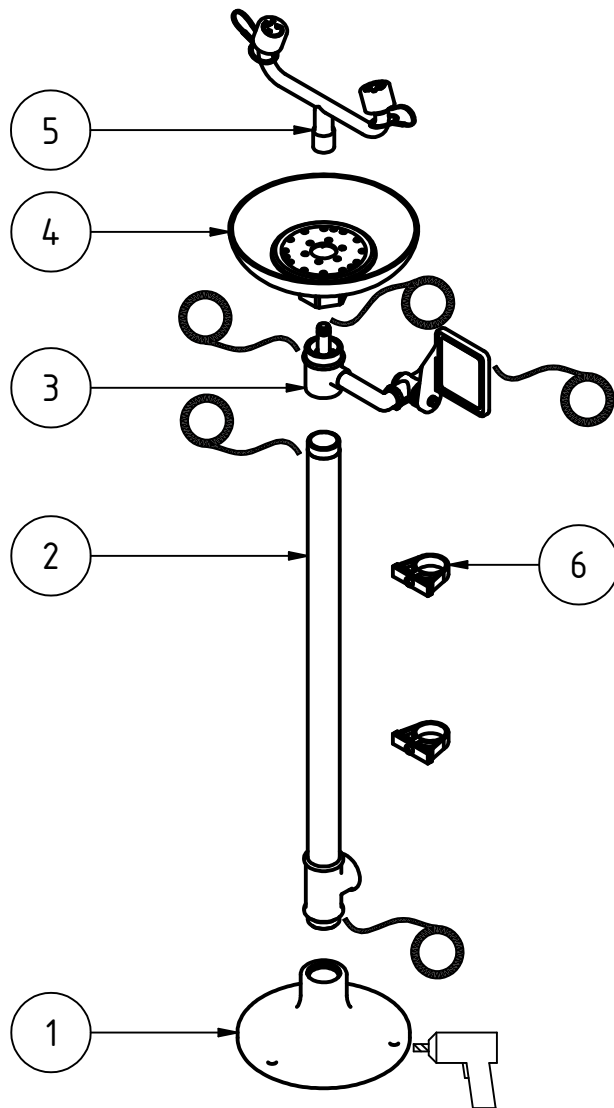

TOLERANCE IN GENERAL ISO 2768 - m SCALE 1:10

MODEL: **PMEW**

PEDESTAL EMERGENCY EYE WASH, ABS BOWL

List of parts

Part	Quantity	Model	Description
1	1	190128	SUPPORT BASE
2	1	180525	PIPE WORK
3	1	180020	EYEWASH BLOCK ASSEMBLY
4	1	190150	ABS PLASTIC EYEWASH BOWL
5	1	190136	EYEWASH ASSEMBLY
6	1	191007	FIXINGS KIT

TOLERANCE IN GENERAL ISO 2768 - m SCALE 1:10

MODEL: **PMEW**

PEDESTAL EMERGENCY EYE WASH, ABS BOWL