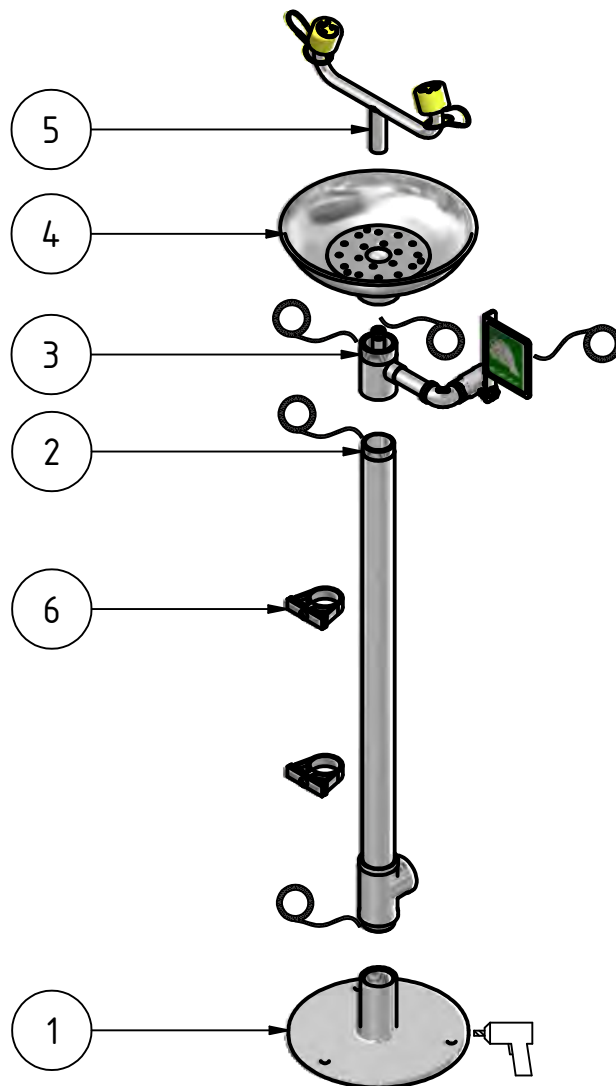

TOLERANCE IN GENERAL ISO 2768 - m SCALE 1:10

MODEL: **PMEW-SS**

PEDESTAL EMERGENCY EYEWASH STAINLESS STEEL

List of parts

Part	Quantity	Model	Description
1	1	811301	STAINLESS STEEL SUPPORT BASE
2	1	181525	STAINLESS STEEL PIPE WORK
3	1	181040	STAINLESS STEEL EYEWASH BLOCK ASSEMBLY
4	1	191150	STAINLESS STEEL EYEWASH BOWL
5	1	191136	STAINLESS STEEL EYEWASH ASSEMBLY
6	1	191007	FIXING KIT

TOLERANCE IN GENERAL ISO 2768 - m SCALE 1:10

MODEL: **PMEW-SS**

PEDESTAL EMERGENCY EYEWASH STAINLESS STEEL