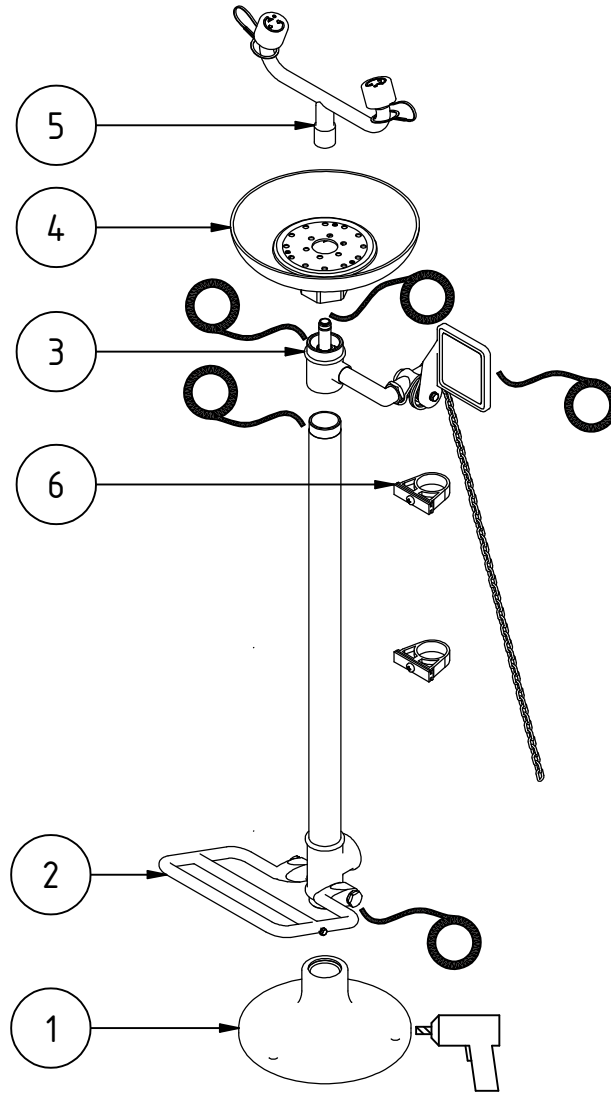

TOLERANCE IN GENERAL ISO 2768 - m SCALE 1:10

MODEL: **PMEW-DC**

PEDESTAL EMERGENCY EYEWASH WITH FOOT CONTROL, ABS BOWL

List of Parts

Part	Quantity	Model	Description
1	1	190128	SUPPORT BASE
2	1	180530	FOOT TREADLE ACTIVATOR
3	1	180025	EYEWASH BLOCK ASSEMBLY
4	1	190150	ABS PLASTIC EYEWASH BOWL
5	1	190136	EYEWASH ASSEMBLY
6	1	191007	FIXINGS KIT

TOLERANCE IN GENERAL ISO 2768 - m SCALE 1:10

MODEL: **PMEW-DC**

PEDESTAL EMERGENCY EYEWASH WITH FOOT CONTROL, ABS BOWL