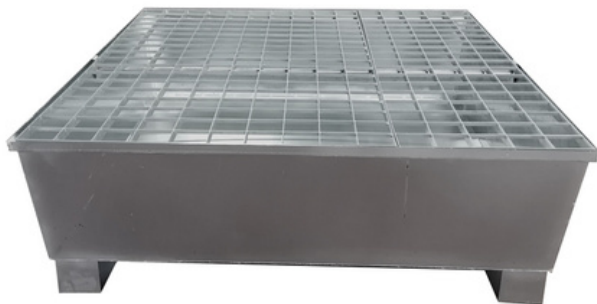

Technical Data Sheet | MDLGSP2D

Galvanised Steel Spill Pallet | 2 Drums | 240L Capacity

Galvanised steel spill pallet for storing up to 2 x 205L drums

Product Characteristics

External Dimensions (WxDxH)	1220 x 815 x 345mm
Unit Weight	Approx. 36kg
UDL	950kg (Spread load)
Capacity	240ltr
Leg Dimensions (WxH)	150 x 100mm
Tray Height	245mm

Product Features

- Removable galvanised grating.
- Removable grating support.
- Centering pins to maintain the grid's position.
- 2 lifting handles.