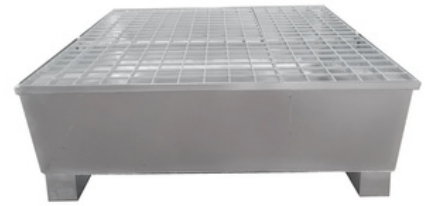

Technical Data Sheet | GSP2D

Galvanised Steel Spill Pallet | 2 Drums | 240L Capacity

Galvanised steel spill pallet for storing up to 2 x 205L drums

Product Characteristics

External Dimensions (WxDxH)	1220 x 815 x 345mm
Unit Weight	Approx. 36kg
UDL	950kg (Spread load)
Capacity	240ltr
Leg Dimensions (WxH)	150 x 100mm
Tray Height	245mm

Product Features

- Removable galvanised grating.
- Removable grating support.
- Centering pins to maintain the grid's position.
- 2 lifting handles.