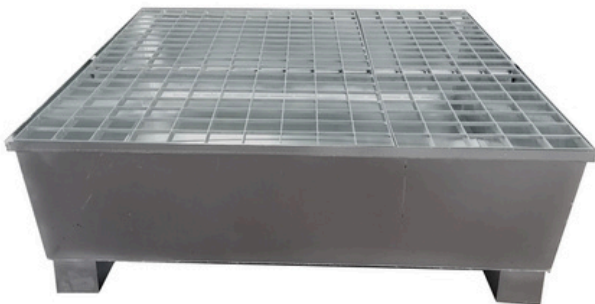

Technical Data Sheet | GSP2D

Galvanised Steel Spill Pallet | 2 Drums | 240L Capacity

Galvanised steel spill pallet for storing up to 2 x 205L drums

Product Characteristics

External Dimensions (WxDxH)	1220 x 815 x 345mm
Unit Weight	Approx. 36kg
UDL	950kg (Spread load)
Capacity	240ltr
Leg Dimensions (WxH)	150 x 100mm
Tray Height	245mm

Product Features

- Removable galvanised grating.
- Removable grating support.
- Centering pins to maintain the grid's position.
- 2 lifting handles.