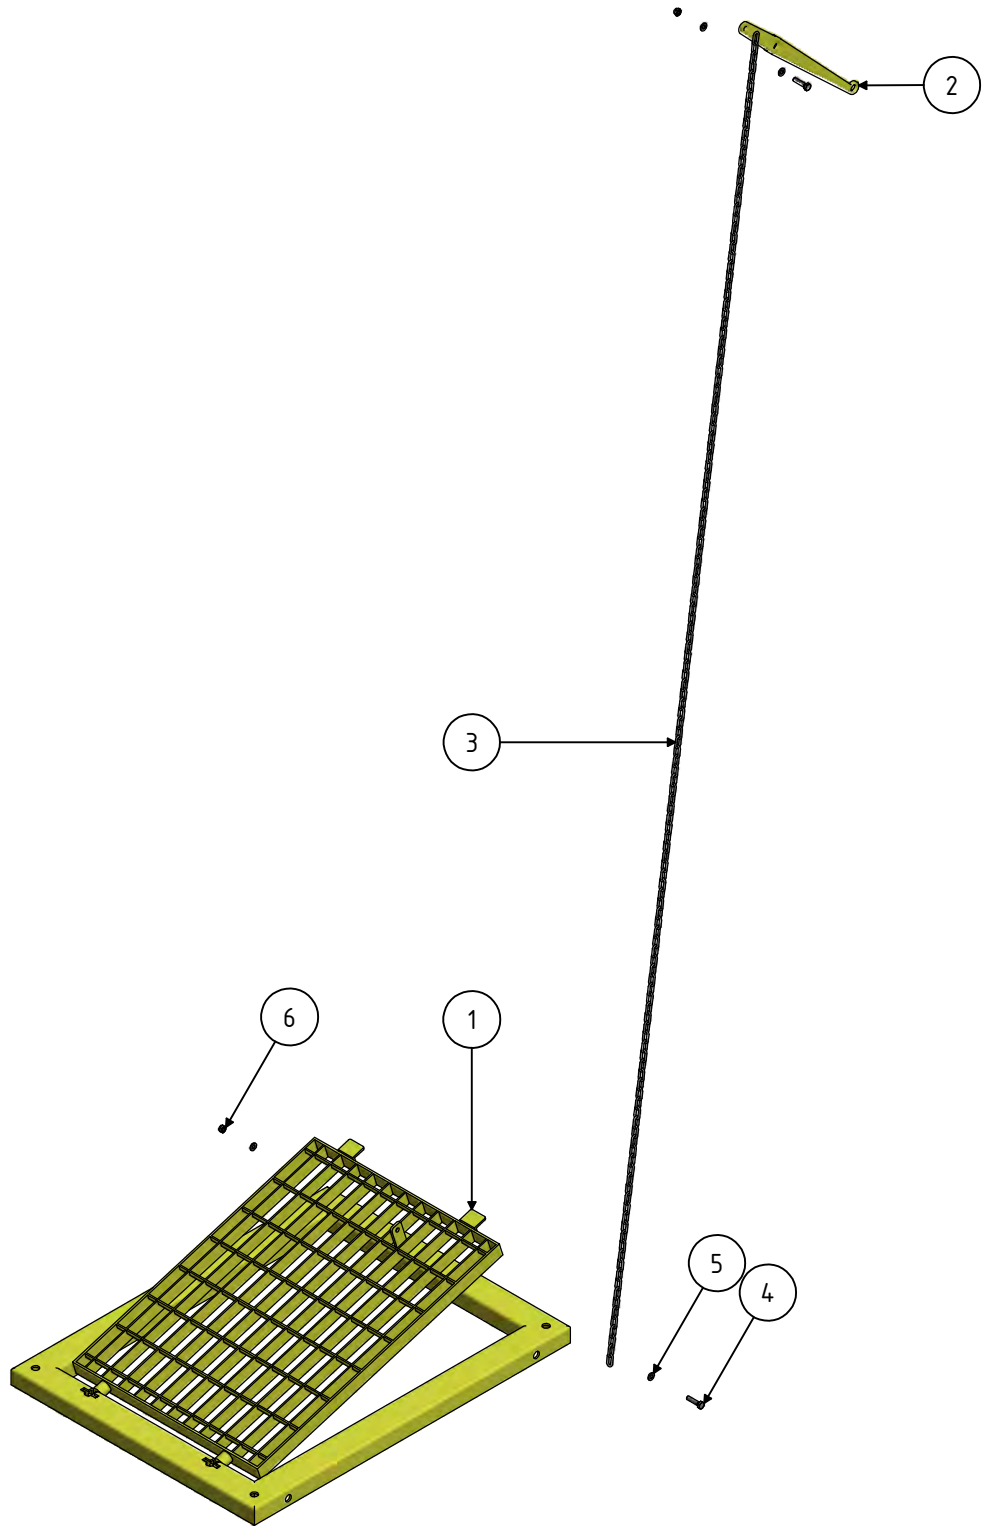

ASSEMBLY DIMENSIONS ±10mm

SCALE 1:15

MODEL: **FTFSS**

SHOWER PLATFORM

List of Parts

Part	Quantity	Model	Description
1	1	860201	FOOT TREADLE PLATE
2	1	864900	ACTIVATION BAR
3	2.25m	950159	CHAIN
4	2	940813	SCREW
5	4	940801	WASHER
6	2	940820	NUT

ASSEMBLY DIMENSIONS ±10mm

SCALE 1:11

MODEL: **FTFSS**

SHOWER PLATFORM