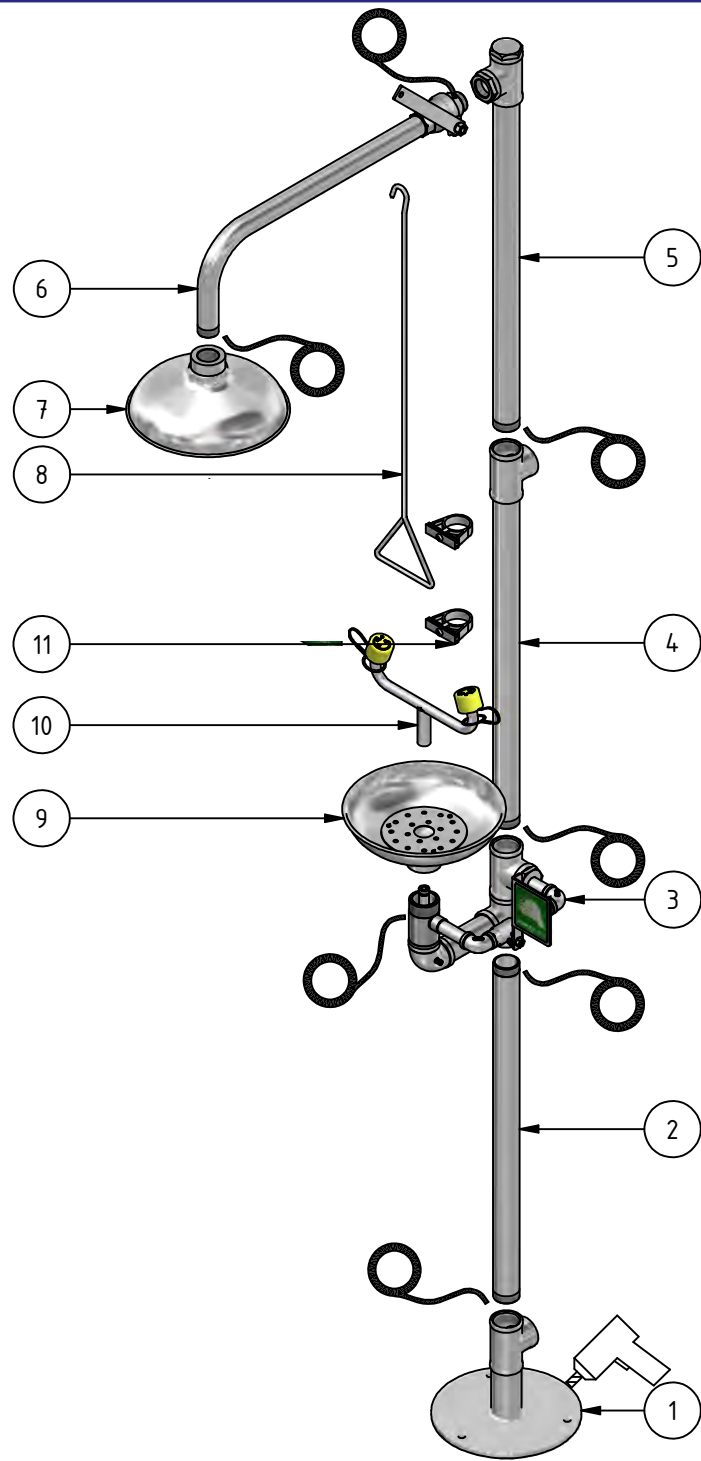

ASSEMBLY DIMENSIONS ±10mm

SCALE 1:20

MODEL: **FSCS-SS**

PEDESTAL EMERGENCY SHOWER / EYEWASH STAINLESS STEEL, WITH BOWL

List of Parts

Part	Quantity	Model	Description
1	1	181030	STAINLESS STEEL SUPPORT BASE
2	1	838650	STAINLESS STEEL PIPE 1¼" x 650mm
3	1	181135	STAINLESS STEEL EYEWASH BLOCK ASSEMBLY
4	1	181125	STAINLESS STEEL PIPE 1¼" x 650mm + T 1¼"
5	1	181130	STAINLESS STEEL PIPE 1¼" x 650mm + T 1¼" x 1" + PLUG
6	1	181075	STAINLESS STEEL SHOWER ARM ASSEMBLY
7	1	192100	STAINLESS STEEL SHOWER HEAD
8	1	191105	STAINLESS STEEL ACTIVATION ROD
9	1	191150	STAINLESS STEEL BOWL
10	1	191136	STAINLESS STEEL EYEWASH ASSEMBLY
11	1	191007	FIXING KIT

MODEL: **FSCS-SS**

PEDESTAL EMERGENCY SHOWER / EYEWASH STAINLESS STEEL, WITH BOWL