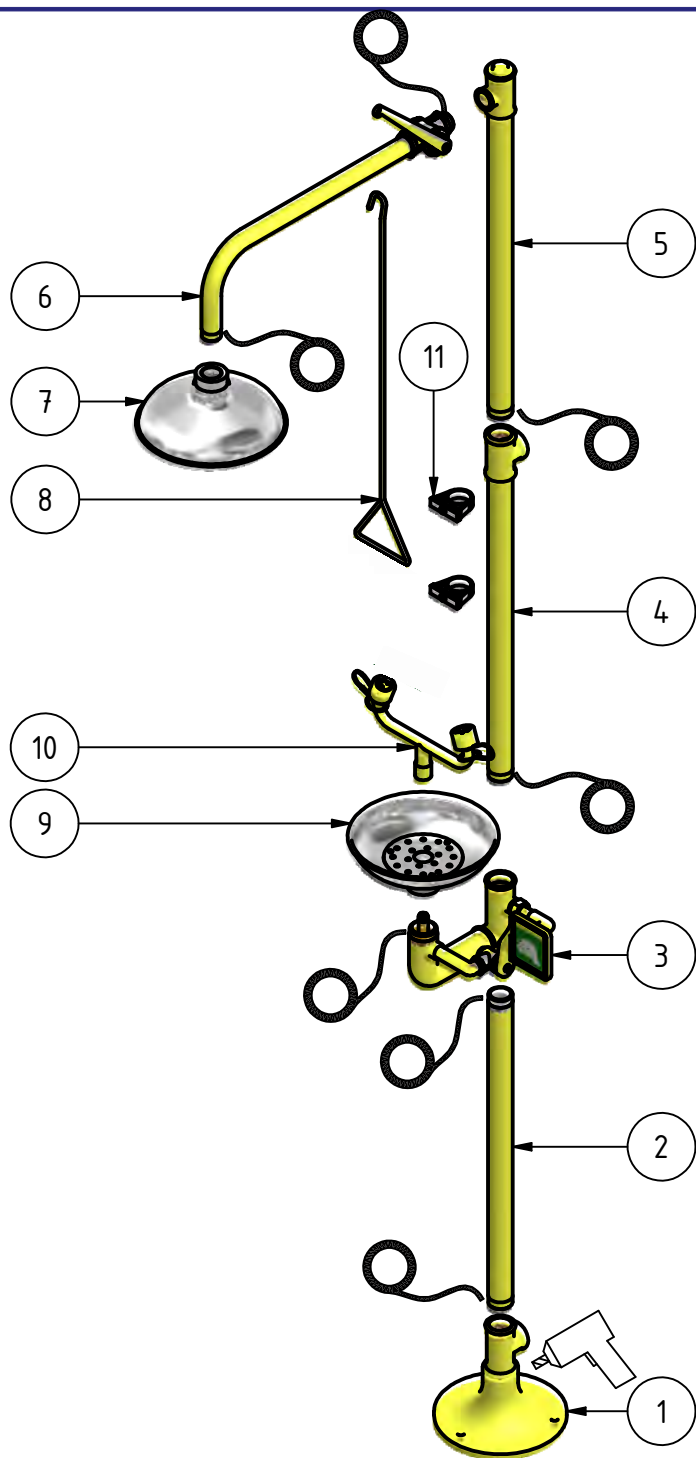

TOLERANCE IN GENERAL ISO 2768 - m SCALE 1:20

MODEL: **FSCS-SSHB**

PEDESTAL EMERGENCY SHOWER / EYEWASH, STAINLESS STEEL BOWL / SHOWER HEAD

List of Parts

Parts	Quantity	Model	Description
1	1	180030	SUPPORT BASE
2	1	864650	LOWER PIPE 1 1/4" x 650mm
3	1	180135	EYEWASH BLOCK ASSEMBLY
4	1	180125	1 1/4" MIDDLE PIPE
5	1	180120	1 1/4" TOP PIPE
6	1	180075	SHOWER ARM ASSEMBLY
7	1	192100	STAINLESS STEEL SHOWER HEAD
8	1	190105	ACTIVATION ROD
9	1	191150	STAINLESS STEEL EYEWASH BOWL
10	1	190136	EYEWASH ASSEMBLY
11	1	191007	FIXING KIT

TOLERANCE IN GENERAL ISO 2768 - m

SCALE 1:13

MODEL: **FSCS-SSHB**

PEDESTAL EMERGENCY SHOWER / EYEWASH, STAINLESS STEEL BOWL / SHOWER HEAD