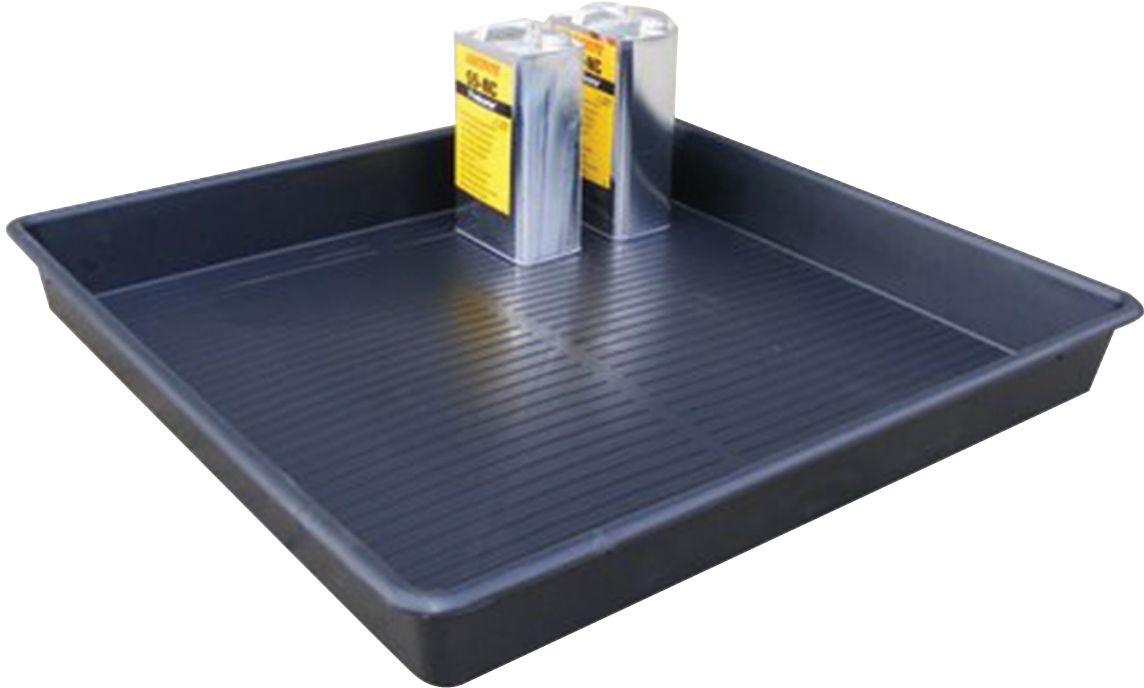

## Drip Tray - TT100

A low profile drip tray ideal for use under low machinery or vehicles, this drip tray is manufactured from recycled polypropylene.

### SPECIFICATION

Size	L1000mm x W1000mm x H120mm
Capacity	100ltr
Weight	4kg
Colour	Black