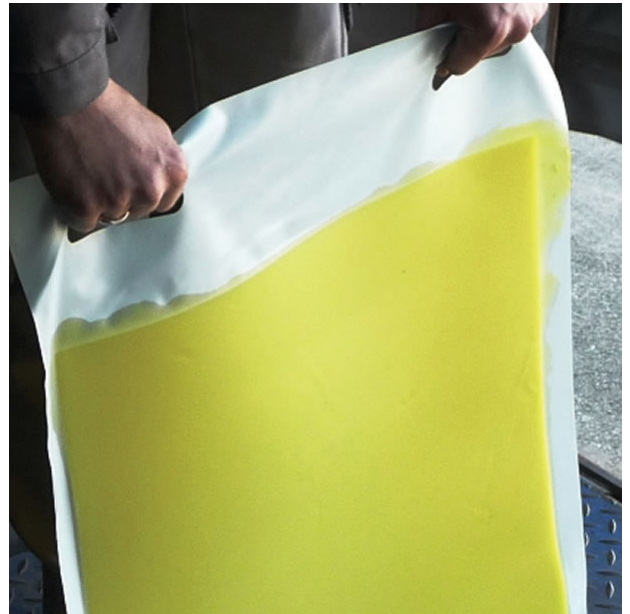

Re-usable Drain Mat - OBY061

Manufactured from polyurethane these mats have a naturally sticky finish on one side which provides a mechanical grip and helps them to adhere to the surface they are being used on.

The other (top) side has plastic sheet with carry handles built-in to aid deployment and recovery. After use it is advisable to clean off any particles that may have adhered to it. (A mild soap solution is recommended – don't wipe down with a cloth as fibres will stick to the mat) When selecting a mat always try and choose a size that gives you a minimum of 100mm overlap to help ensure a positive seal.