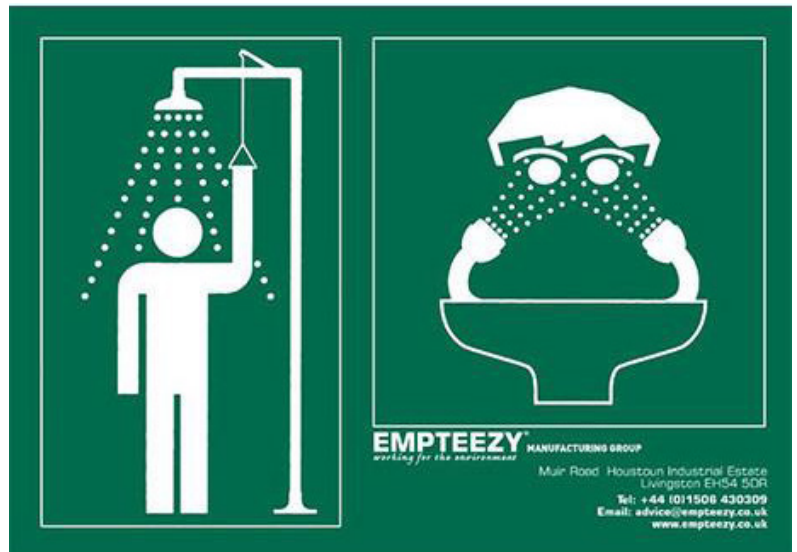

Signage - Combined Shower & Eyewash Sign - ESEWS

Combined safety shower & safety eyewash pictogram sign.

Clear signage is a mandatory requirement for use with emergency showers, eyewash and drench hoses.