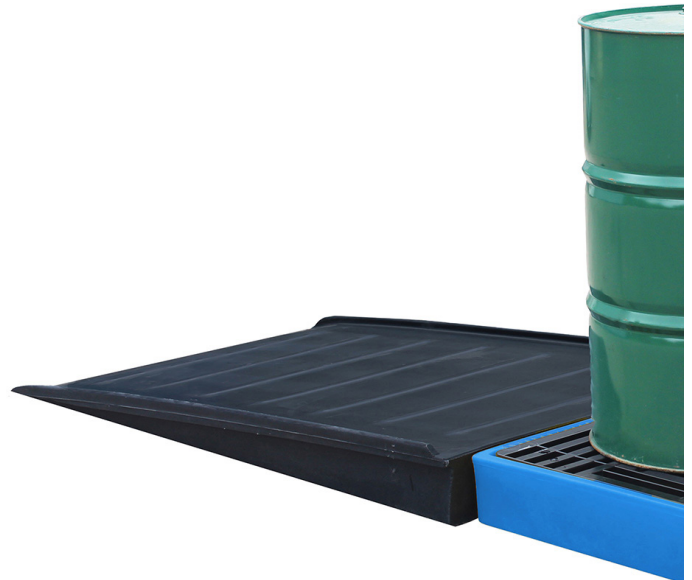

Ramp For Spill Flooring - BFR2

A 1740mm long ramp for use with spill flooring units BF2, BF4 or BF4S, this ramp features grip runners and raised sides for additional stability.

SPECIFICATIONS	
Length	1740
Width	1000mm
Height	160mm
Weight	28kg
UDL	1000kg