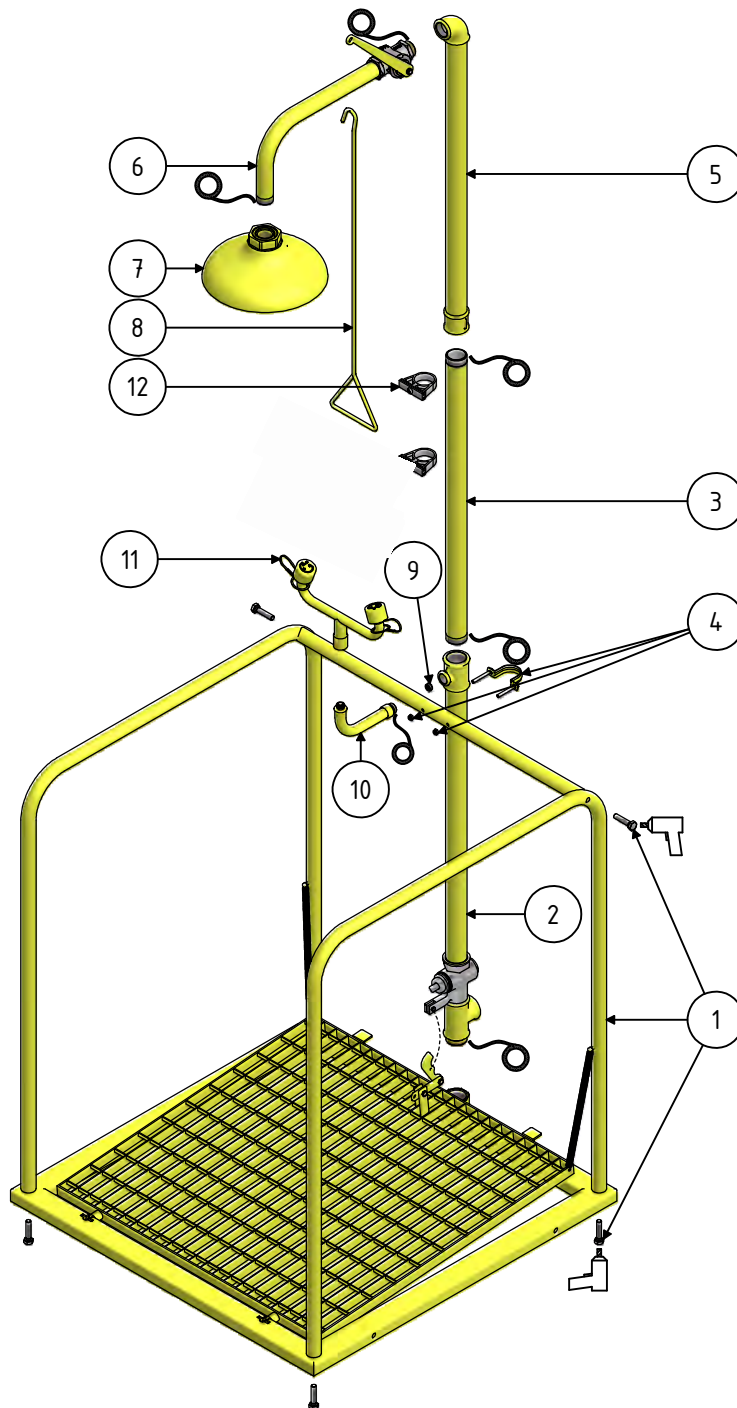

ASSEMBLY DIMENSIONS ±10mm

SCALE 1:20

MODEL: **CPSE**

DECONTAMINATION BOOTH, SHOWER / EYEWASH, INDEPENDENT OPERATION, ABS SHOWER HEAD

List of Parts

Element	Quantity	Model	Description
1	1	180230	PLATFORM & FRAME
2	1	180220	PIPE WORK & VALVE
3	1	864690	PIPE 1 1/4" x 690mm
4	1	180490	CLAMP 1 1/4"
5	1	180225	PIPE WITH TOP ELBOW 1 1/4"
6	1	180240	SHOWER ARM ASSEMBLY
7	1	190100	ABS PLASTIC SHOWER HEAD
8	1	190105	ACTIVATION ROD
9	1	950002	FLOW REGULATOR
10	1	864730	PIPE WORK WITH ELBOW FOR EYEWASH
11	1	190136	EYEWASH ASSEMBLY
12	1	191007	FIXING KIT

ASSEMBLY DIMENSIONS ±10mm

SCALE 1:15

MODEL: **CPSE**

DECONTAMINATION BOOTH, SHOWER / EYEWASH, INDEPENDENT OPERATION, ABS SHOWER HEAD