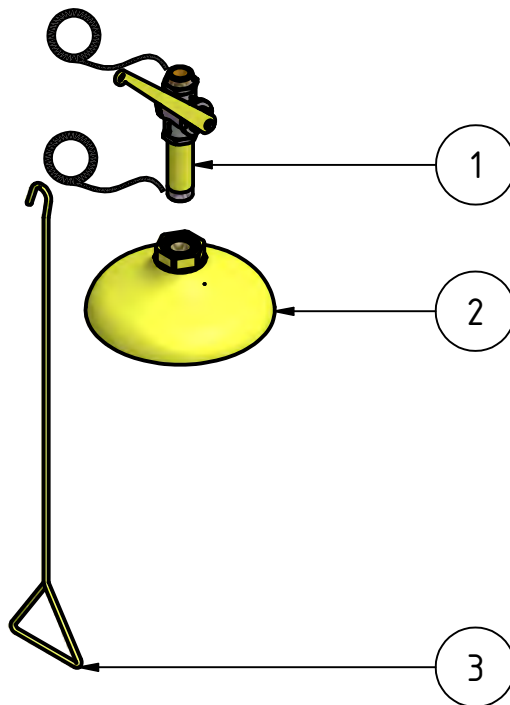

TOLERANCE IN GENERAL ISO 2768 - m

SCALE 1:10

MODEL: **CMS**

VERTICAL EMERGENCY SHOWER, ABS SHOWER HEAD

List of Parts

Part	Quantity	Model	Description
1	1	180070	SHOWER PIPE
2	1	190100	ABS PLASTIC SHOWER HEAD
3	1	190105	ACTIVATION HANDLE

TOLERANCE IN GENERAL ISO 2768 - m SCALE 1:10

MODEL: **CMS**

VERTICAL EMERGENCY SHOWER, ABS SHOWER HEAD