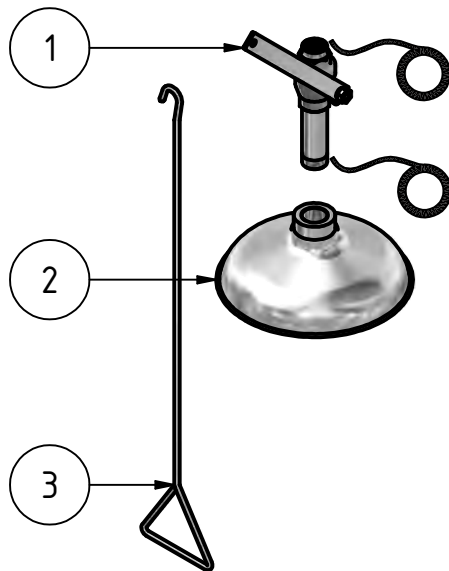

TOLERANCE IN GENERAL ISO 2768
- m

SCALE 1:10

MODEL: **CMS-SS**

VERTICAL EMERGENCY SHOWER STAINLESS STEEL

List of Parts

Part	Quantity	Model	Description
1	1	181070	STAINLESS STEEL SHOWER PIPE
2	1	192100	STAINLESS STEEL SHOWER HEAD
3	1	191105	STAINLESS STEEL ACTIVATION HANDLE

TOLERANCE IN GENERAL ISO 2768
- m

SCALE 1:10

MODEL: **CMS-SS**

VERTICAL EMERGENCY SHOWER STAINLESS STEEL