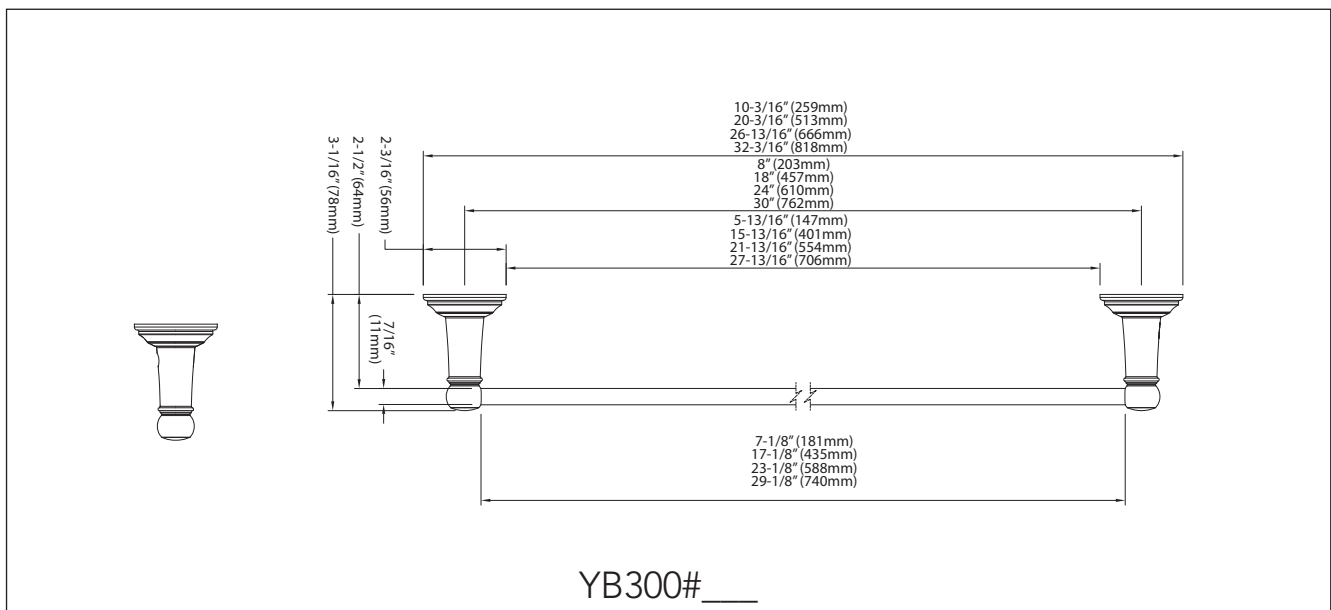

MODELS

- YB30008 - Towel Bar 8"
- YB30018 - Towel Bar 18"
- YB30024 - Towel Bar 24"
- YB30030 - Towel Bar 30"
- YH300 - Robe Hook
- YP300 - Paper Holder

PRODUCT SPECIFICATION

Product shall have a solid metal construction and include installation hardware. Product shall be TOTO Model Y_300#____.

Y_300 Series

Traditional Collection Series A Accessories

SPECIFICATIONS

- Warranty: Lifetime Limited Warranty (Residential Use)
One Year (Commercial Use)
- Material: Metal

Product Number	Shipping Weight	Shipping Dimensions
YB30008	1.4 lbs.	13"L x 5-1/8"W x 2-3/4"H
YB30018	1.9 lbs.	23-1/16"L x 5-1/8"W x 2-3/4"H
YB30024	2.1 lbs.	28-3/8"L x 5-1/8"W x 2-3/4"H
YB30030	2.3 lbs.	35-1/16"L x 5-1/8"W x 2-3/4"H
YP300	1.5 lbs.	10-1/16"L x 5-1/8"W x 2-3/4"H
YH300	0.8 lbs.	6-11/16"L x 5-1/8"W x 2-3/4"H