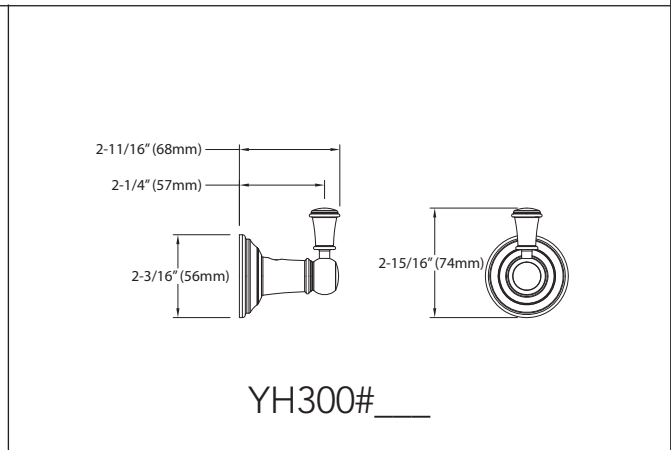

MODELS

- YB30008 - Towel Bar 8"
- YB30018 - Towel Bar 18"
- YB30024 - Towel Bar 24"
- YB30030 - Towel Bar 30"
- YH300 - Robe Hook
- YP300 - Paper Holder

PRODUCT SPECIFICATION

Product shall have a solid metal construction and include installation hardware. Product shall be TOTO Model Y_300#____.

Y_300 Series

Traditional Collection Series A Accessories

SPECIFICATIONS

- Warranty: Lifetime Limited Warranty (Residential Use)
One Year (Commercial Use)
- Material: Metal

Product Number	Shipping Weight	Shipping Dimensions
YB30008	1.4 lbs.	13"L x 5-1/8"W x 2-3/4"H
YB30018	1.9 lbs.	23-1/16"L x 5-1/8"W x 2-3/4"H
YB30024	2.1 lbs.	28-3/8"L x 5-1/8"W x 2-3/4"H
YB30030	2.3 lbs.	35-1/16"L x 5-1/8"W x 2-3/4"H
YP300	1.5 lbs.	10-1/16"L x 5-1/8"W x 2-3/4"H
YH300	0.8 lbs.	6-11/16"L x 5-1/8"W x 2-3/4"H