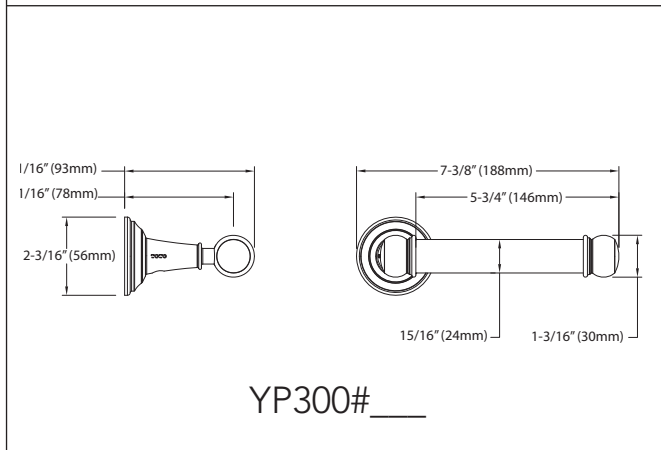

MODELS

- YB30008 - Towel Bar 8"
- YB30018 - Towel Bar 18"
- YB30024 - Towel Bar 24"
- YB30030 - Towel Bar 30"
- YH300 - Robe Hook
- YP300 - Paper Holder

PRODUCT SPECIFICATION

Product shall have a solid metal construction and include installation hardware. Product shall be TOTO Model Y_300#____.

Y_300 Series

Traditional Collection Series A Accessories

SPECIFICATIONS

- Warranty: Lifetime Limited Warranty (Residential Use)
One Year (Commercial Use)
- Material: Metal

Product Number	Shipping Weight	Shipping Dimensions
YB30008	1.4 lbs.	13"L x 5-1/8"W x 2-3/4"H
YB30018	1.9 lbs.	23-1/16"L x 5-1/8"W x 2-3/4"H
YB30024	2.1 lbs.	28-3/8"L x 5-1/8"W x 2-3/4"H
YB30030	2.3 lbs.	35-1/16"L x 5-1/8"W x 2-3/4"H
YP300	1.5 lbs.	10-1/16"L x 5-1/8"W x 2-3/4"H
YH300	0.8 lbs.	6-11/16"L x 5-1/8"W x 2-3/4"H

TOTO

These dimensions and specifications are subject to change without notice