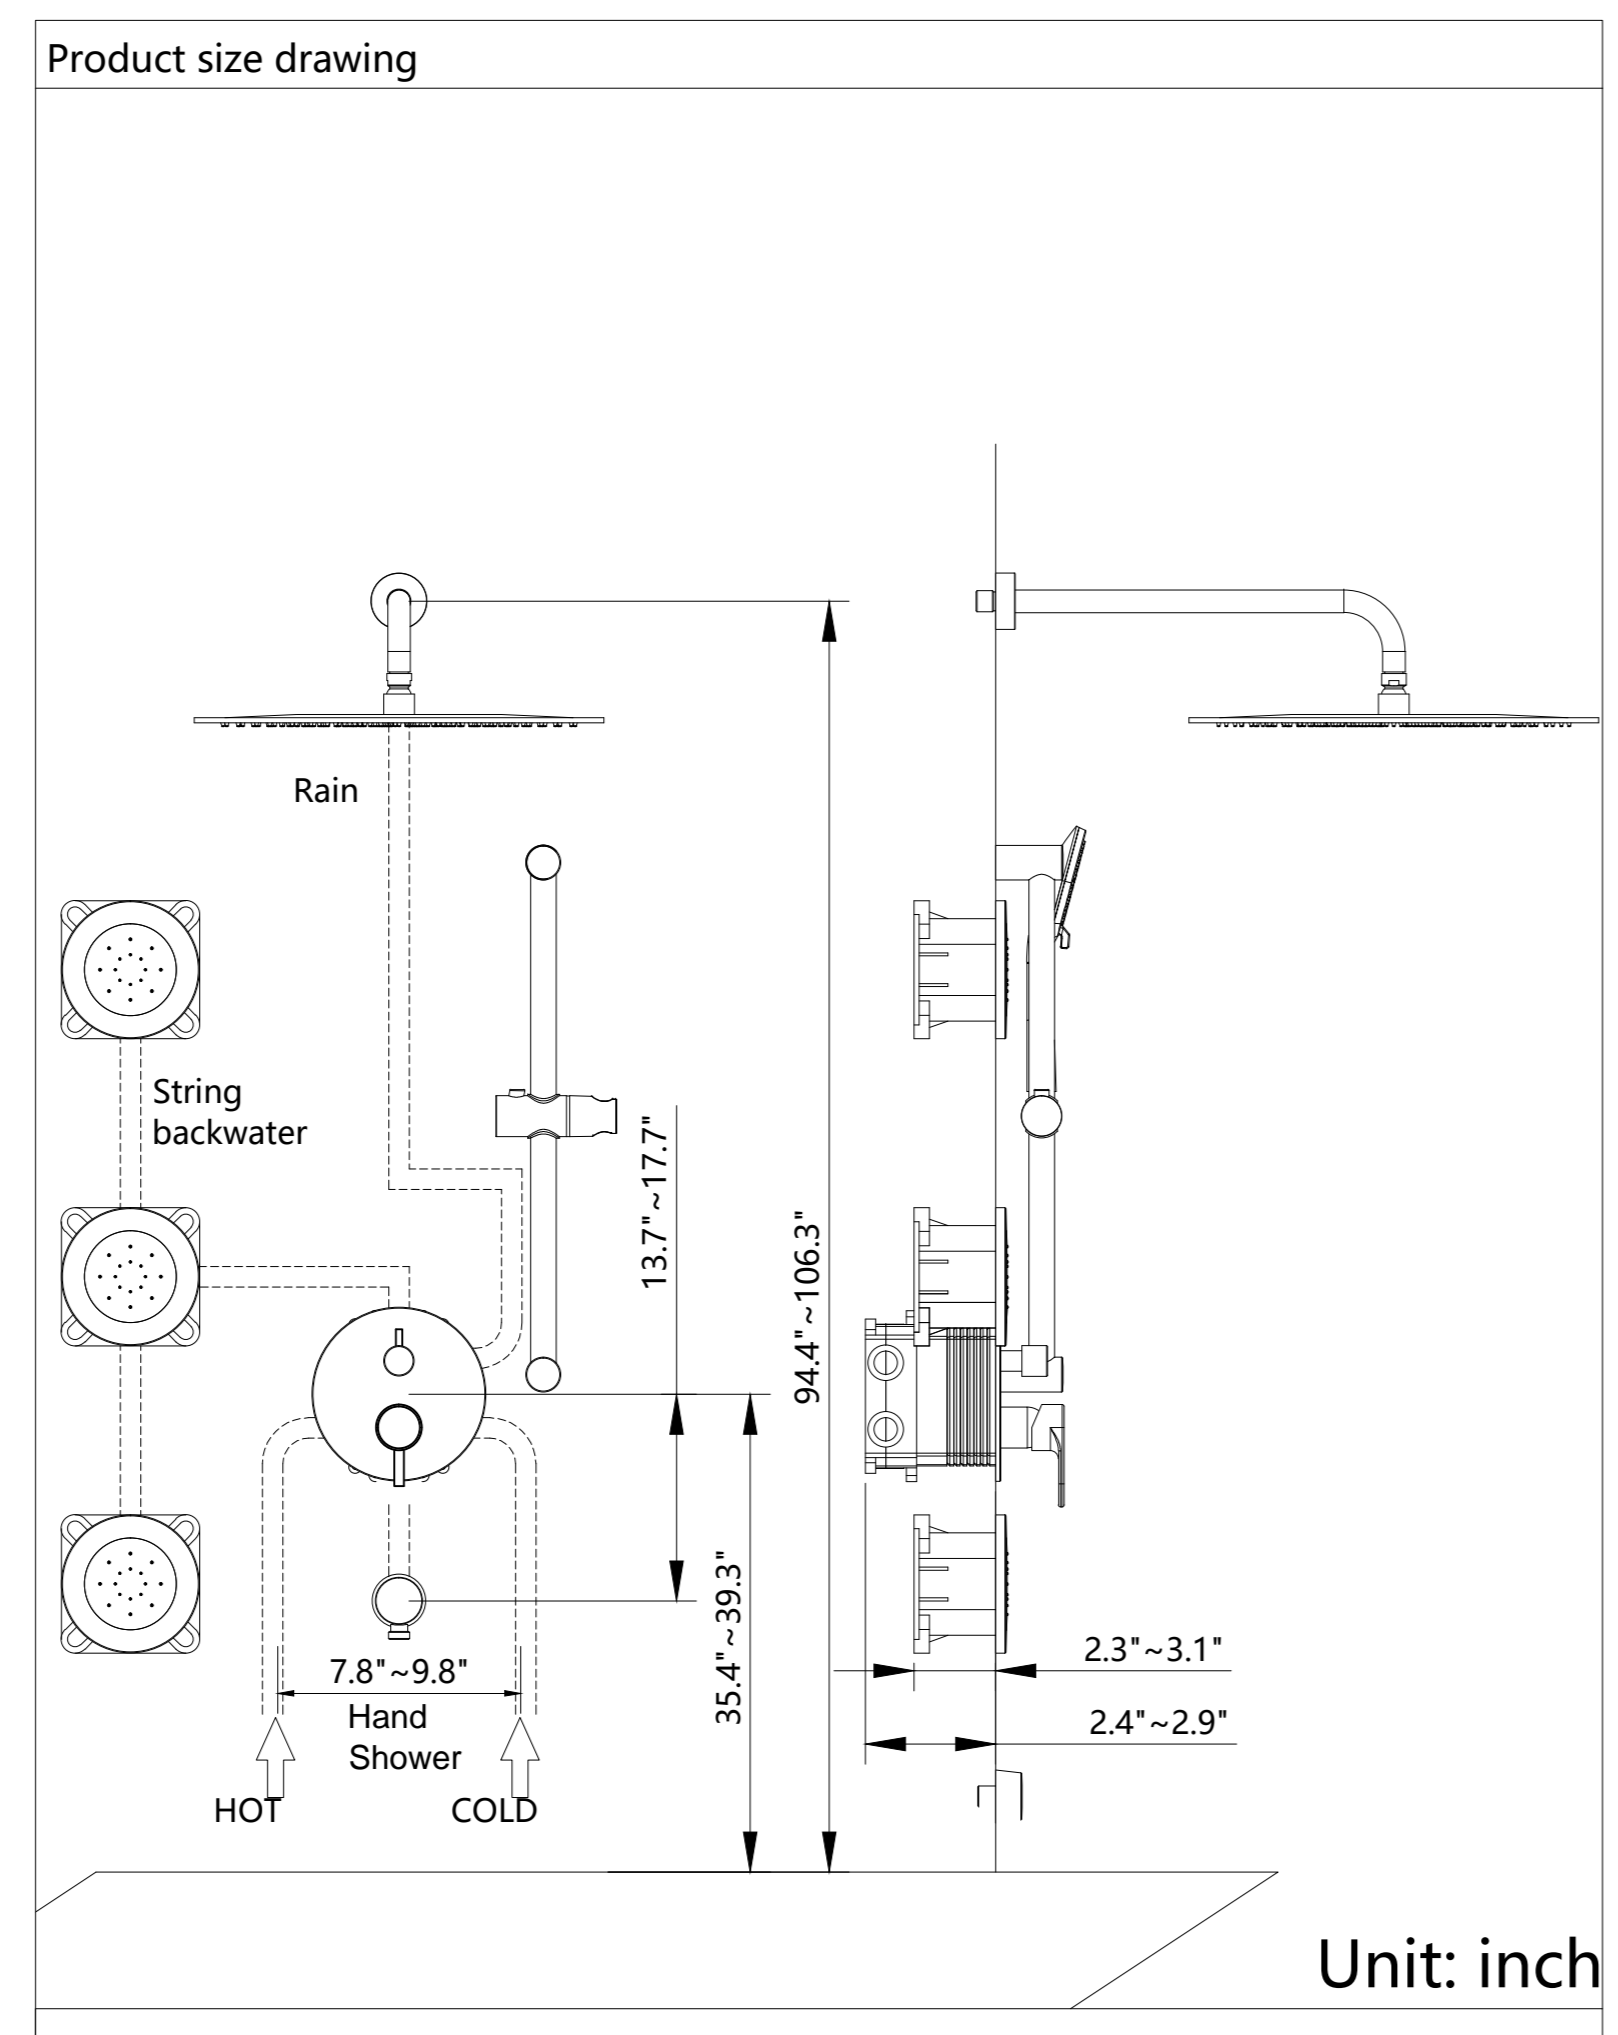

Installation Instruction of Concealed Shower System

Check whether the accessories are complete and damaged

NO	Item	Qty
1	Shower Head Cover Plate	1
2	Shower Head Extension Arm	1
3	Shower Head	1
4	Three-Function Embedded Box	1
5	Cover Plate	1
6	Diverter Cap	1
7	Switch Handle	1
8	Cover Plate	1
9	Fixed Seat	2
10	Adjustable Shower Bar	1
11	Hand Shower Bracket	1
12	Shower Hose	1
13	Hand Shower	1
14	Installation Cover	3
15	Embedded box	3
16	Cover plate	3
17	Body jets	3
18	Mounting Pad	1
19	Connecting Rod	3
20	Gasket	3
21	Connector	3
22	Plug	3
23	Side Spray Screw Accessory Bag	1
24	Handle Accessory Bag	1
25	Manual	1
26	Screw Accessory Bag	1