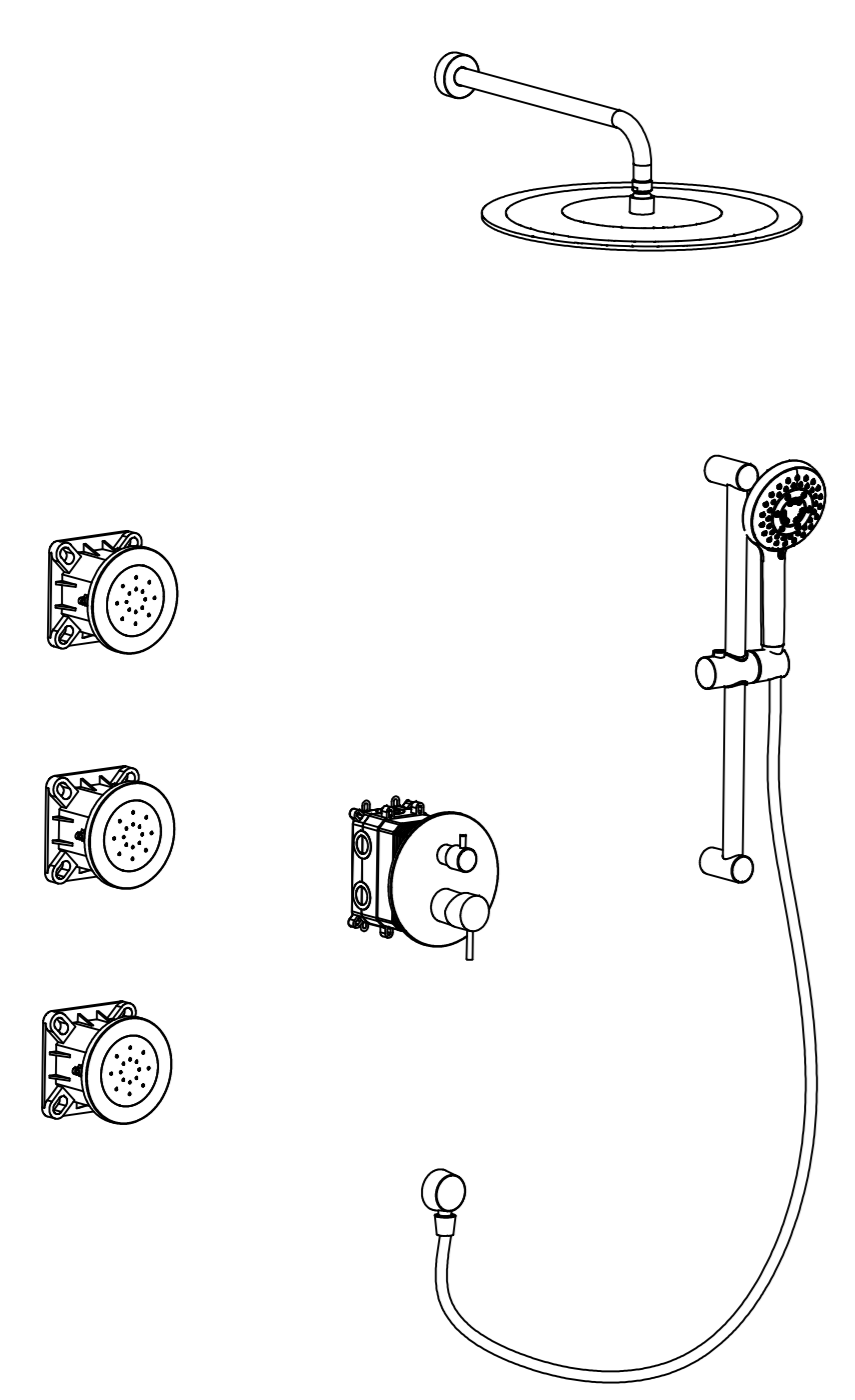

Installation Instruction of Concealed Shower System

Check whether the accessories are complete and damaged

NO	Item	Qty
1	Shower Head Cover Plate	1
2	Shower Head Extension Arm	1
3	Shower Head	1
4	Three-Function Embedded Box	1
5	Cover Plate	1
6	Diverter Cap	1
7	Switch Handle	1
8	Cover Plate	1
9	Fixed Seat	2
10	Adjustable Shower Bar	1
11	Hand Shower Bracket	1
12	Shower Hose	1
13	Hand Shower	1
14	Installation Cover	3
15	Embedded box	3
16	Cover plate	3
17	Body jets	3
18	Mounting Pad	1
19	Connecting Rod	3
20	Gasket	3
21	Connector	3
22	Plug	3
23	Side Spray Screw Accessory Bag	1
24	Handle Accessory Bag	1
25	Manual	1
26	Screw Accessory Bag	1