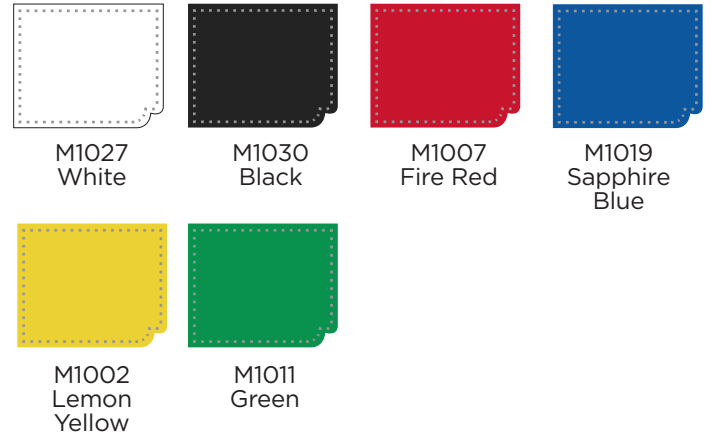

Premium Permanent Cuttable Sign Vinyl (Gloss & Matt)

Glossy

Matte

Our Premium polished flexible sign vinyl is flexible, durable, and resistant to sunlight, making it great for both interior and exterior applications.