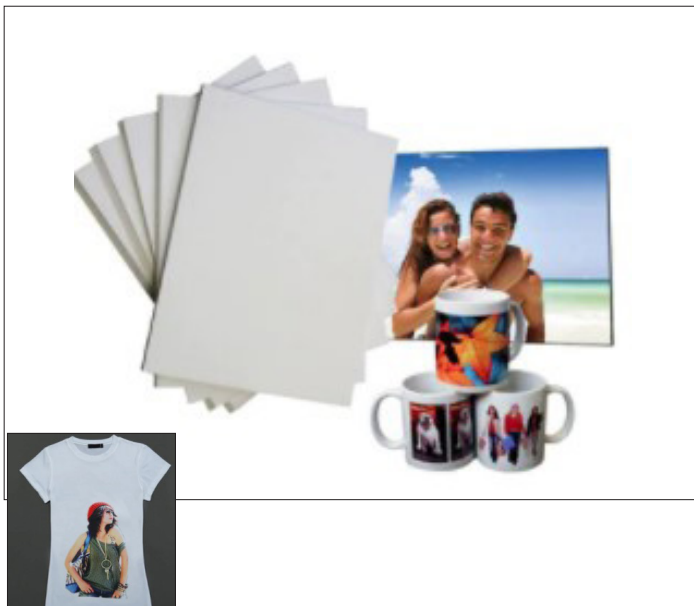

Printable Ecosolvent Print & Cut Heat Transfer Vinyl (Printable HTV)

Bely's White, Printable vinyl is our most popular printable transfer vinyl. It is a soft and stretchable vinyl based film specially developed for printing with eco-solvent printers such as Roland and Mimaki etc. This vinyl is not for Inkjet Printers or Sublimation Printers.

- Sticky PET carrier, Warm/Cool Peel after heat pressing
- Smooth cutting and easy weeding
- Shine-free finish
- Elastic and soft
- Excellent ink absorbing
- Mask tape is needed

Packaging

- Standard roll size: Width: 500 mm x As Many Yards Customer Needs
- Standard Roll Per Colour is 27 Yards

Sublimation Paper - A4 Size - 100 Pack

Sublimation transfer paper for your dye-sublimation printer. This paper is for printing onto polyester, and sublimation printable surfaces such as mugs, slates, bottles, and more.

Sizes Available

- A4 Size
- Letter Size 8.5 by 11"
- Tabloid Size 11" by 17"