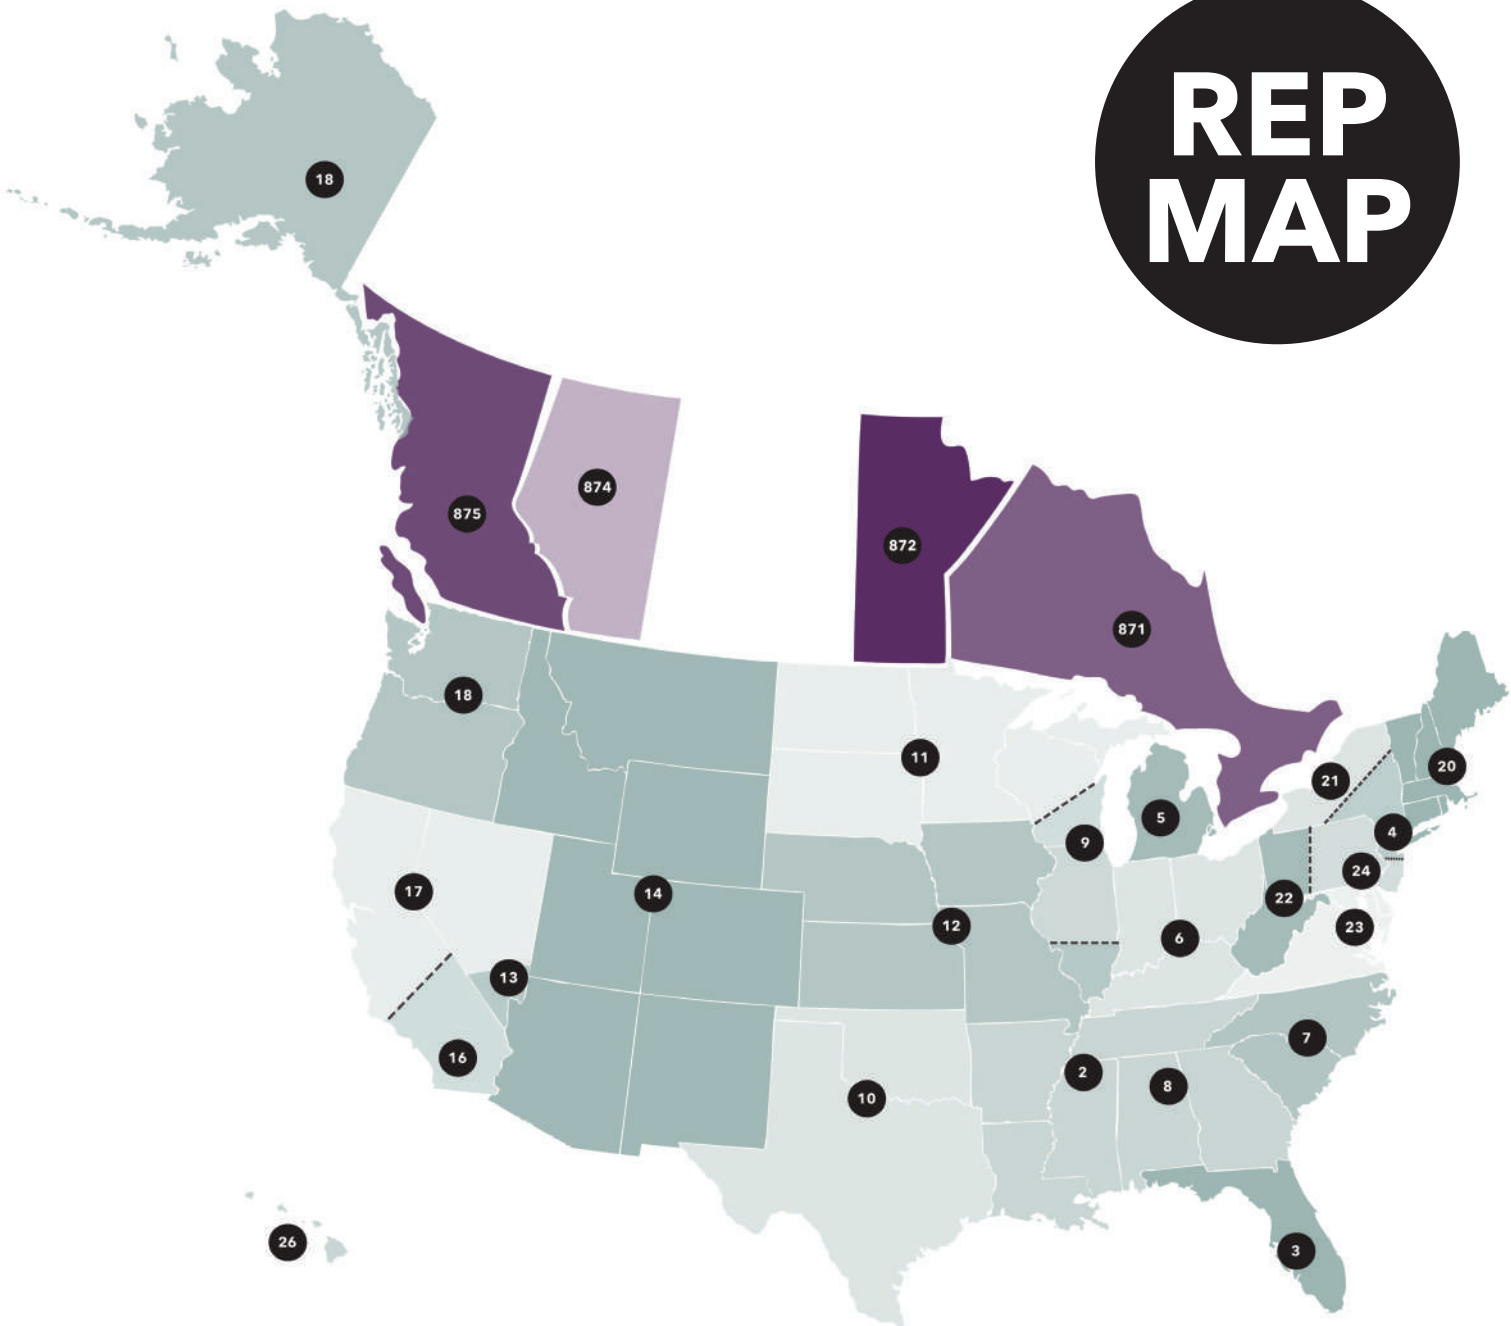

REP MAP

FOODSERVICE REPS & SHOWROOM ADDRESSES

PLEASE CALL AHEAD AND SET UP AN APPOINTMENT TO VISIT THE SHOWROOM