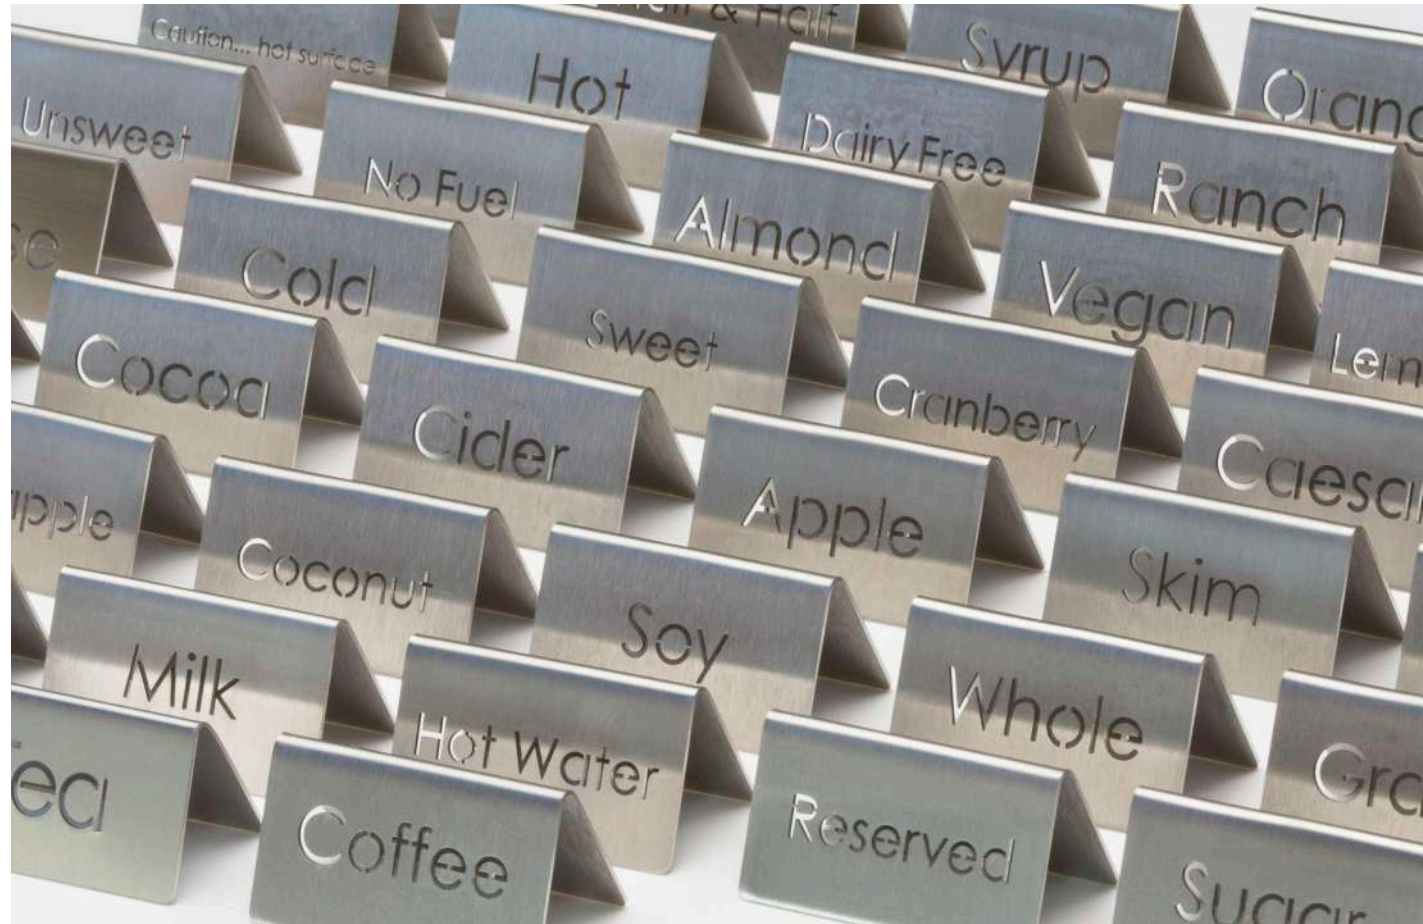

Superior Quality

SWIVEL WHEELS WITH BRAKES

SOFT CLOSING DRAWERS

STAINLESS IDENTIFICATION SIGNS

1C-BF-___-MOD
3" X 1.5" X 1.5"
Brushed
\$14.50

Laser-Cut Table Tents:

2% Milk, Almond, Apple, Caution Hot Surface, Cider, Cocoa, Coconut, Coffee, Cranberry, Cream, Dairy Free, Decaf, Gluten Free, Grape, Half & Half, Hot, Hot Water, Iced Tea, Lemonade, Milk, Nuts, Orange, Pineapple, Reserve, Reserved, Skim, Soy, Sugar Free, Sweet, Tea, Tomato, Unsweet, Vegan, Vegetarian, Whole