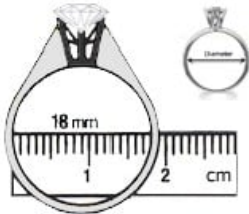

HOW TO MEASURE YOUR RING SIZE

Measure your own ring

Take a well-fitting ring and measure the diameter of the inside of your ring. This is your ring size. For example: Size 18 corresponds with a diameter of 18 mm.

OR Measure your finger to determine your ring size

Use a measuring tape to measure the circumference of your finger. If you don't have a measuring tape, use a piece of paper or string, no thicker than 0.5 mm. Mark where the paper overlaps and measure the length of the paper / string with a ruler.

This is the **circumference** of your finger. Pull it as tight as you would like the ring to be. If your ring is between two sizes we advise to size up.

RING SIZE CHART

EU RING SIZE	CIRCUMFERENCE FINGER MM	DIAMETER RING MM
		
48	48 mm	15,3 mm
49	49 mm	15,6 mm
50	50 mm	15,9 mm
51	51 mm	16,2 mm

Measure your fingers at the end of the day.

Please note the ring size of each hand can be different.

If the ring has a stone, it is important to measure the size as exact as possible otherwise the ring will turn.