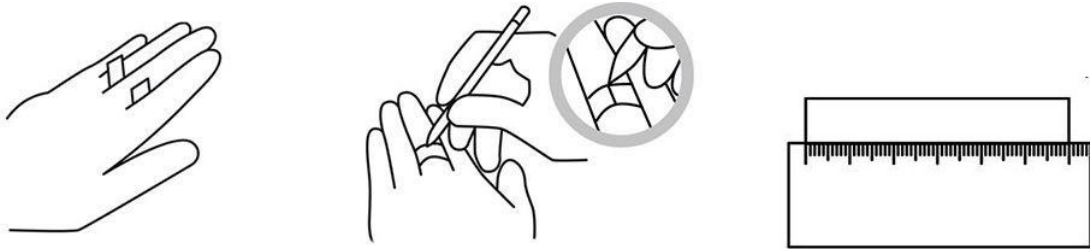

HOW TO MEASURE YOUR RING SIZE

Measure your own ring

Take a well-fitting ring and measure the diameter of the inside of your ring. This is your ring size. For example: Size 18 corresponds with a diameter of 18 mm.

OR Measure your finger to determine your ring size

Use a measuring tape to measure the circumference of your finger. If you don't have a measuring tape, use a piece of paper or string, no thicker than 0.5 mm. Mark where the paper overlaps and measure the length of the paper / string with a ruler.

This is the **circumference** of your finger. Pull it as tight as you would like the ring to be. If your ring is between two sizes we advise to size up.

RING SIZE CHART

EU RING SIZE	CIRCUMFERENCE FINGER MM	DIAMETER RING MM
		
48	48 mm	15,3 mm
49	49 mm	15,6 mm
50	50 mm	15,9 mm
51	51 mm	16,2 mm

Measure your fingers at the end of the day.

Please note the ring size of each hand can be different.

If the ring has a stone, it is important to measure the size as exact as possible otherwise the ring will turn.