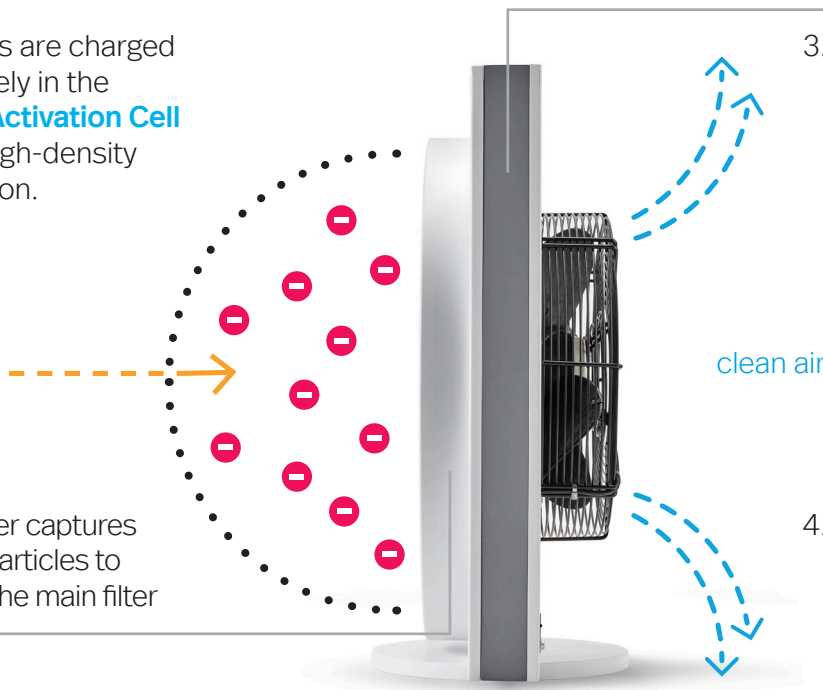

### Other pollutants

Ultra-fine dust  
Traffic pollution  
Pollen  
Printer particles  
Smoke  
Industrial pollution  
Pet allergens

## CellFlow patented technology

1. Particles are charged negatively in the virtual **Activation Cell** using high-density ionization.

2. A pre-filter captures coarse particles to protect the main filter

3. Ultra-fine particles are filtered out by the charged **EcoPrecision™** filter.

4. Clean air is distributed in a 360° pattern for maximum circulation in the room.

Watch video on how the CellFlow technology works.