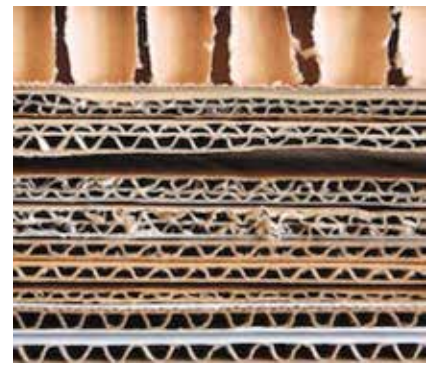

Cardboard

Our cardboard coffins are manufactured in the UK from corrugated cardboard materials produced from unbleached pulp containing a minimum of 80% recycled paper and wood pulp sourced from sustainable forests. They are 100% biodegradable and cremate with 90% lower carbon emissions than a standard chipboard coffin. The cardboard is folded in such a way that the structure is multi-layered and incredibly strong; they can support a weight of over 23 stone (146kg). Only natural, corn starch based glues are used in their construction. Our standard cardboard coffins will support a weight of 23 stone. Each comes with six natural cotton rope handles.