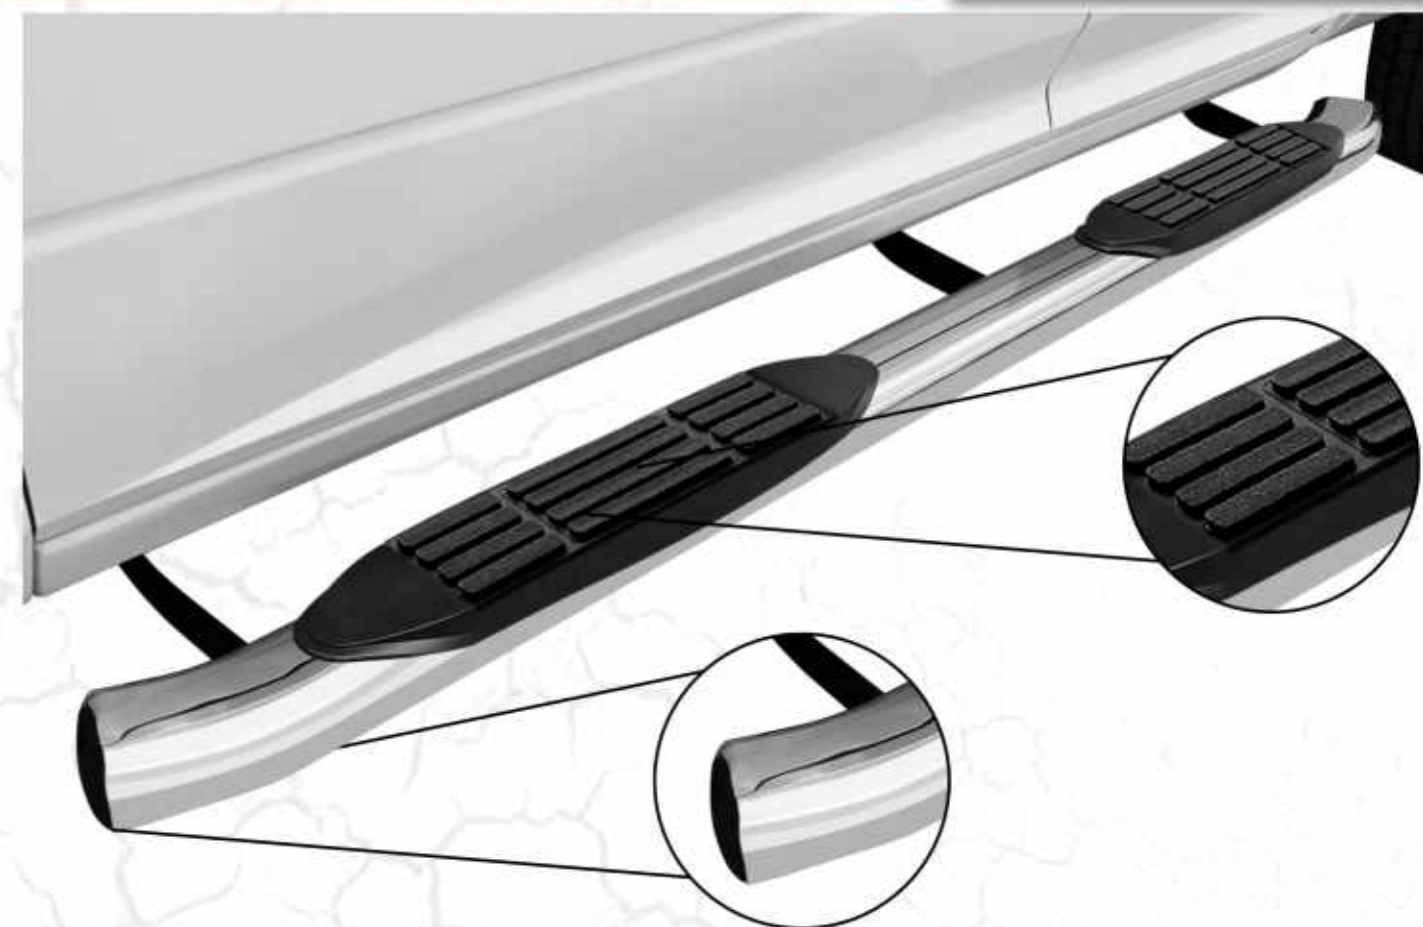

A38S1206	B38S1206
A38S1205	B38S1205
A38S1224	B38S1224
A38S1220	B38S1220

MODEL: A38S
 ○ POLISHED STAINLESS STEEL

45 6" NERF BAR

4" BENT NERF BAR

09-18 DODGE RAM 1500 CREW CAB

4" BENT NERF BAR 46

4" BENT NERF BAR