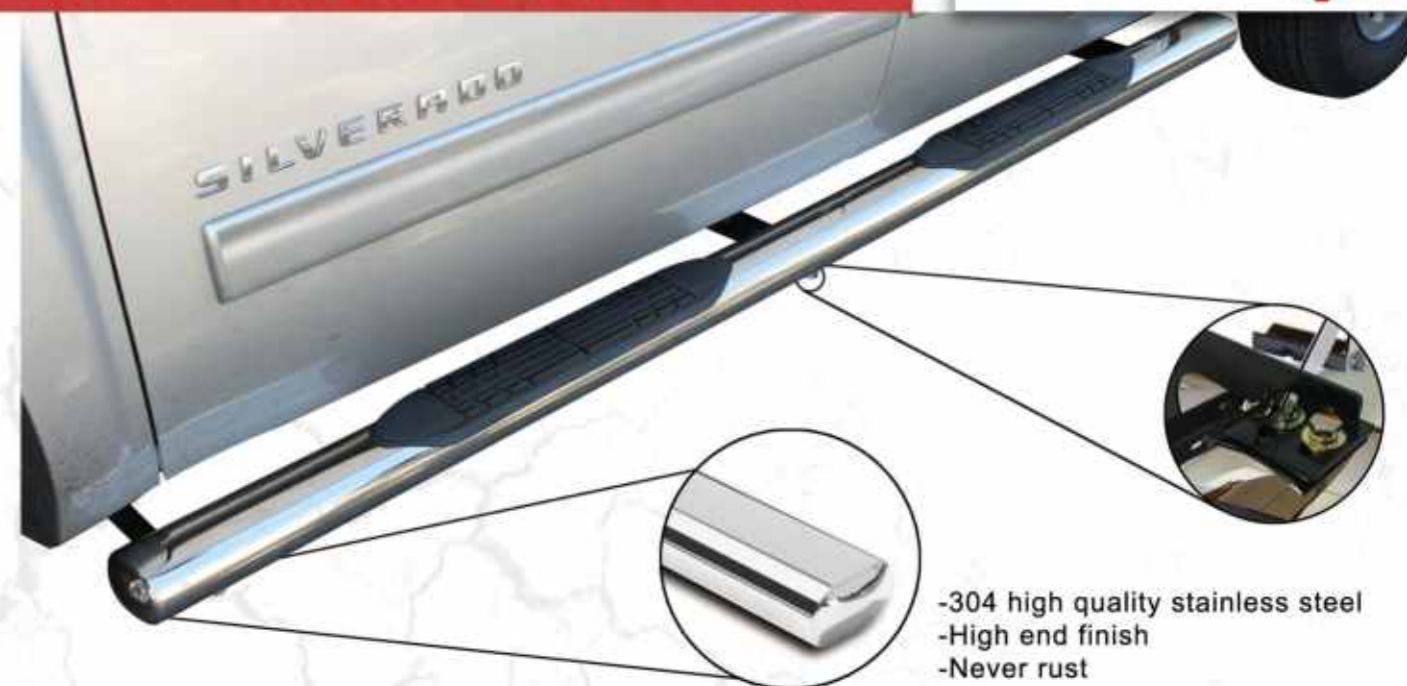

MODEL:D07S / B07S

POLISHED STAINLESS STEEL
BLACK POWER COATED

3" NERF BAR 38

3" NERF BAR

**2019 CHEVY SILVERADO 1500 CREW CAB
3" SIDE STEP**

00750452

39 3" NERF BAR

4" NERF BAR