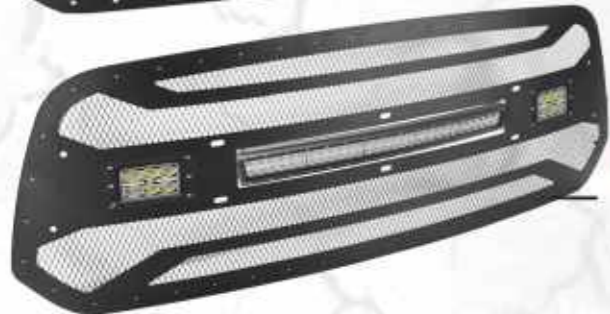

If you have ideas on how you want to customize your lifted truck or jeep. Take action and customize your truck with Super Drive USA products and watch how much our product can change the whole view of your truck. If you want to turn head or get complements on your truck Super Drive USA can make that happen. Turn your ordinary truck in to a real deal truck. We are Super Drive USA our product is built too last.

WITH LIGHT

BRACKET

TRUCK BUMPER 14

BUMPER WITH LED LIGHT BAR

PRODUCT DESCRIPTION

The Super Drive Front Bumper is designed to have a sleek, subtle look, while maintaining factory lines. This unique design sets the Venom Front Bumper apart from other bumpers and demands attention as you drive by. We take pride in developing our products and strive for your pride in owning them.

FOR TUNDRA 14-18 (B6861066)

GRILLE

○ Give the front-end of your truck a unique look with super drive's Mesh Grille kit!

B52G0832 (for 2013-2014 Ram 1500)

B52G0835 (for 2015+ Ram 1500)

With LED Light

B53G0832 (for 2013-2014 Ram 1500)

B53G0835 (for 2015+ Ram 1500)

○ This easy to install grille replacement kit swaps out your stock grille with the eye-catching, head-turning good looks of this aftermarket upgrade.

B52G0119 (for 2015+ GMC SIERRA 2500)