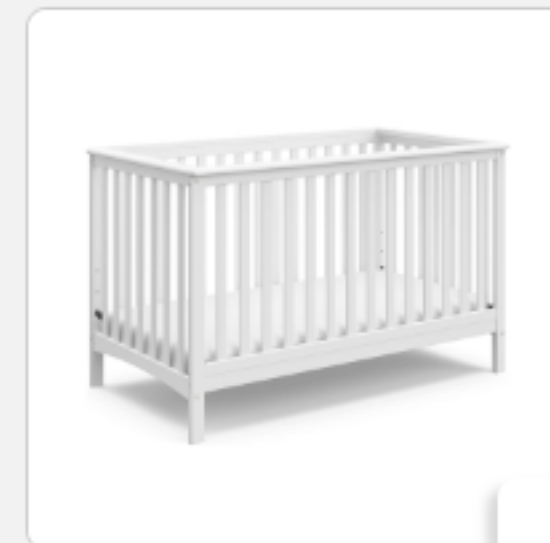

what to expect.

Best Baby Cribs

QUICK SUMMARY

The best crib is the Delta Children Essex 4-in-1 Convertible Baby Crib, according to testers from the What to Expect staff and user community. When choosing a crib, experts and parents say the most important factors to consider are structure, adjustable mattress height and longevity.

Best Baby Cribs

Best Overall Baby Crib
Delta Children Essex ...
\$220

[Learn More](#)

[Amazon](#)

Best Mini Crib
Babyletto Lolly 4-in-1 ...
\$300

[Learn More](#)

[Amazon](#)

Best Crib for Short Paren...
Storkcraft Hillcrest 4-i...
\$220

✓ Pros

- Stylish
- Convertible
- Adjustable height
- Well-priced
- Easy assembly

✗ Cons

- Not Greenguard Gold-certified

Why We Love It

The Delta Children Essex 4-in-1 Convertible Crib is a 2023 winner from both the [What to Expect Sleep Awards](#) and the [Mom Must-Have Awards](#) for a reason. With its stylish midcentury modern look (there are three color options, each with contrasting angled legs) this crib looks great in any nursery. But it's also amazingly functional: It has three adjustable mattress heights and four different configurations to last years and years.

When your baby outgrows crib mode, you can remove one side and add a [toddler guardrail](#) (which is sold separately) to transform the crib into a toddler bed. After that, the guardrail can come off to create a space-saving daybed you can use for your child's naps or a comfortable sofa. Considering the crib is only \$200 — making it one of the more affordable convertible options on the market — this is an amazing value.