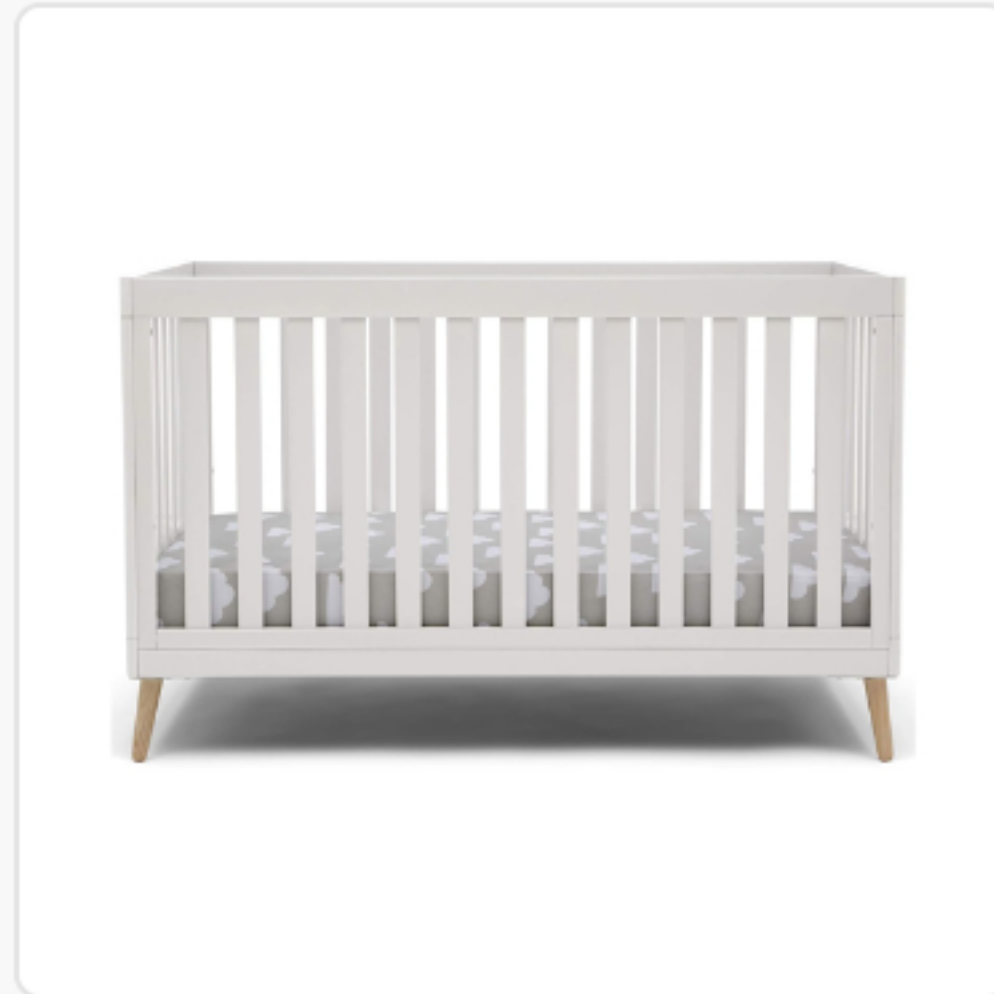

Best Overall Baby Crib

Delta Children Essex 4-in-1 Convertible Crib

Buying Option

Am
az... $220 [See Now](#)

Wa
yf... $200 [See Now](#)

[Add to Registry ▾](#)

✓ Pros

- Stylish
- Convertible
- Adjustable height
- Well-priced
- Easy assembly

✗ Cons

- Not Greenguard Gold-certified