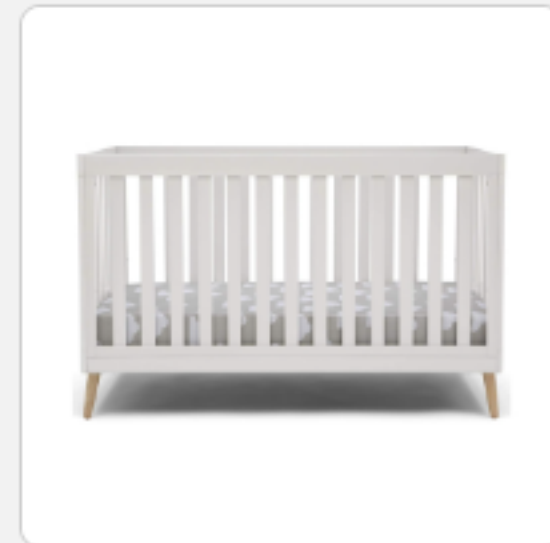

what to expect.

Best Baby Cribs

QUICK SUMMARY

The best crib is the Delta Children Essex 4-in-1 Convertible Baby Crib, according to testers from the What to Expect staff and user community. When choosing a crib, experts and parents say the most important factors to consider are structure, adjustable mattress height and longevity.

Best Baby Cribs

Best Overall Baby Crib
Delta Children Essex ...
\$220

[Learn More](#)

[Amazon](#)

Best Mini Crib
Babyletto Lolly 4-in-1 ...
\$300

[Learn More](#)

[Amazon](#)

Best Crib for Short Paren...
Storkcraft Hillcrest 4-i...
\$220

✓ Pros

- Stylish
- Convertible
- Adjustable height
- Well-priced
- Easy assembly

✗ Cons

- Not Greenguard Gold-certified

Why We Love It

The Delta Children Essex 4-in-1 Convertible Crib is a 2023 winner from both the [What to Expect Sleep Awards](#) and the [Mom Must-Have Awards](#) for a reason. With its stylish midcentury modern look (there are three color options, each with contrasting angled legs) this crib looks great in any nursery. But it's also amazingly functional: It has three adjustable mattress heights and four different configurations to last years and years.

When your baby outgrows crib mode, you can remove one side and add a [toddler guardrail](#) (which is sold separately) to transform the crib into a toddler bed. After that, the guardrail can come off to create a space-saving daybed you can use for your child's naps or a comfortable sofa. Considering the crib is only \$200 — making it one of the more affordable convertible options on the market — this is an amazing value.