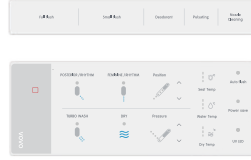

### Features

- Automatic flushing system
- Tankless System
- 3 in 1 Full Stainless Nozzle
- Posterior Wash/Feminine Wash/Turbo Wash/Rhythm
- Eco-friendly Power Save
- Heated Seat
- Sterilization UV LED
- Auto Deodorization
- Warm Air Dryer

### Technical Information

- All product dimensions are nominal.
- Toilet type: One-piece, Floor-mount
- Waste Outlet: Floor
- Water Consumption Full: 1.28 gpf (4.8 lpf)
- Water surface size: 12" x 9-1/2" (12 X 9.4 in)
- Rough-in: 12" (12 in)