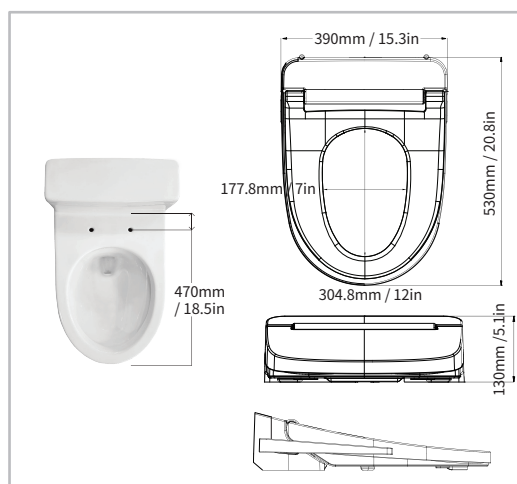

Model no. VB-4000SE/4100SR

VB-4000SE (Elongated)
VB-4100SR (Round)

Features

- LED Night Light
- Heated Seat
- Eco-friendly Power Save
- 3 in 1 Full Stainless Nozzle
- Warm Air Dryer
- Deodorization
- Self Cleaning Nozzle
- Soft Close
- Posterior Wash / Feminine Wash / Turbo Wash / Rhythm

Required Electrical Service

- 120V / 60Hz

Codes / Standards

- cETL Certificate
- CE Certificate
- GB Certificate

Included Components

- Template
- Remote Control
- Manuals
- Hose
- T-valve
- Base Bracket X 1
- Bolt Bracket X 2
- Screw M/S X 2
- Insert Rubber Nut X 2
- Washer X 2
- Battery X 3

Notes

- Install this product according to the installation instructions.

Elongated

Round