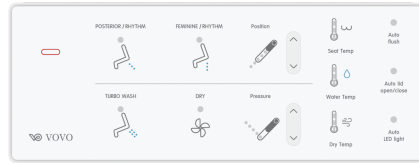

Model no. TCB-090S

16.1 * 28.5 * 20.6in (Elongated)
410 X 725 X 525 mm

Features

- Automatic flushing system
- Tankless System
- 3 in 1 Full Stainless Nozzle
- Posterior Wash / Feminine Wash / Turbo Wash / Rhythm
- Eco-friendly Power Save
- Heated Seat
- LED Night Light
- Auto Deodorization
- Warm Air Dryer

Included Components

- Remote Control
- Manuals
- Template
- Wax Ring
- Battery X 3
- Hose
- Adapter
- Anchor X 2
- Screws X 2

Required Electrical Service

- 120V / 60Hz

Codes / Standards

- cUPC Certificate
- cETL Certificate
- CE Certificate
- GB Certificate
- MAEDbS Listed. (Modernized Appliance Efficiency Database System)

Technical Information

- All product dimensions are nominal.
- Toilet type: One-piece, Floor-mount
- Waste Outlet: Floor
- Water Consumption Full: 1.28 gpf (4.8 lpf)
- Water surface size: 12" x 9-1/2" (12 X 9.4 in)
- Rough-in: 12" (12 in)