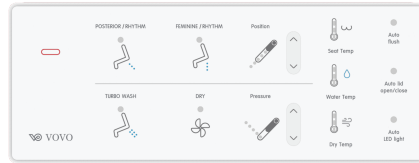

Model no. TCB-090SA

16.1 * 28.5 * 20.6in (Elongated)
410 X 725 X 525 mm

Features

- Auto Open/Close Lid
- Automatic flushing system
- Tankless System
- 3 in 1 Full Stainless Nozzle
- Posterior Wash / Feminine Wash / Turbo Wash / Rhythm
- Eco-friendly Power Save
- Heated Seat
- Auto LED Night Light
- Auto Deodorization
- Warm Air Dryer

Included Components

- Remote Control
- Manuals
- Template
- Wax Ring
- Battery X 3
- Hose
- Adapter
- Anchor X 2
- Screws X 2

Required Electrical Service

- 120V / 60Hz

Codes / Standards

- cUPC Certificate
- cETL Certificate
- CE Certificate
- GB Certificate
- MAEDbS Listed. (Modernized Appliance Efficiency Database System)

Technical Information

- All product dimensions are nominal.
- Toilet type: One-piece, Floor-mount
- Waste Outlet: Floor
- Water Consumption Full: 1.28 gpf (4.8 lpf)
- Water surface size: 12" x 9-1/2" (12 X 9.4 in)
- Rough-in: 12" (12 in)