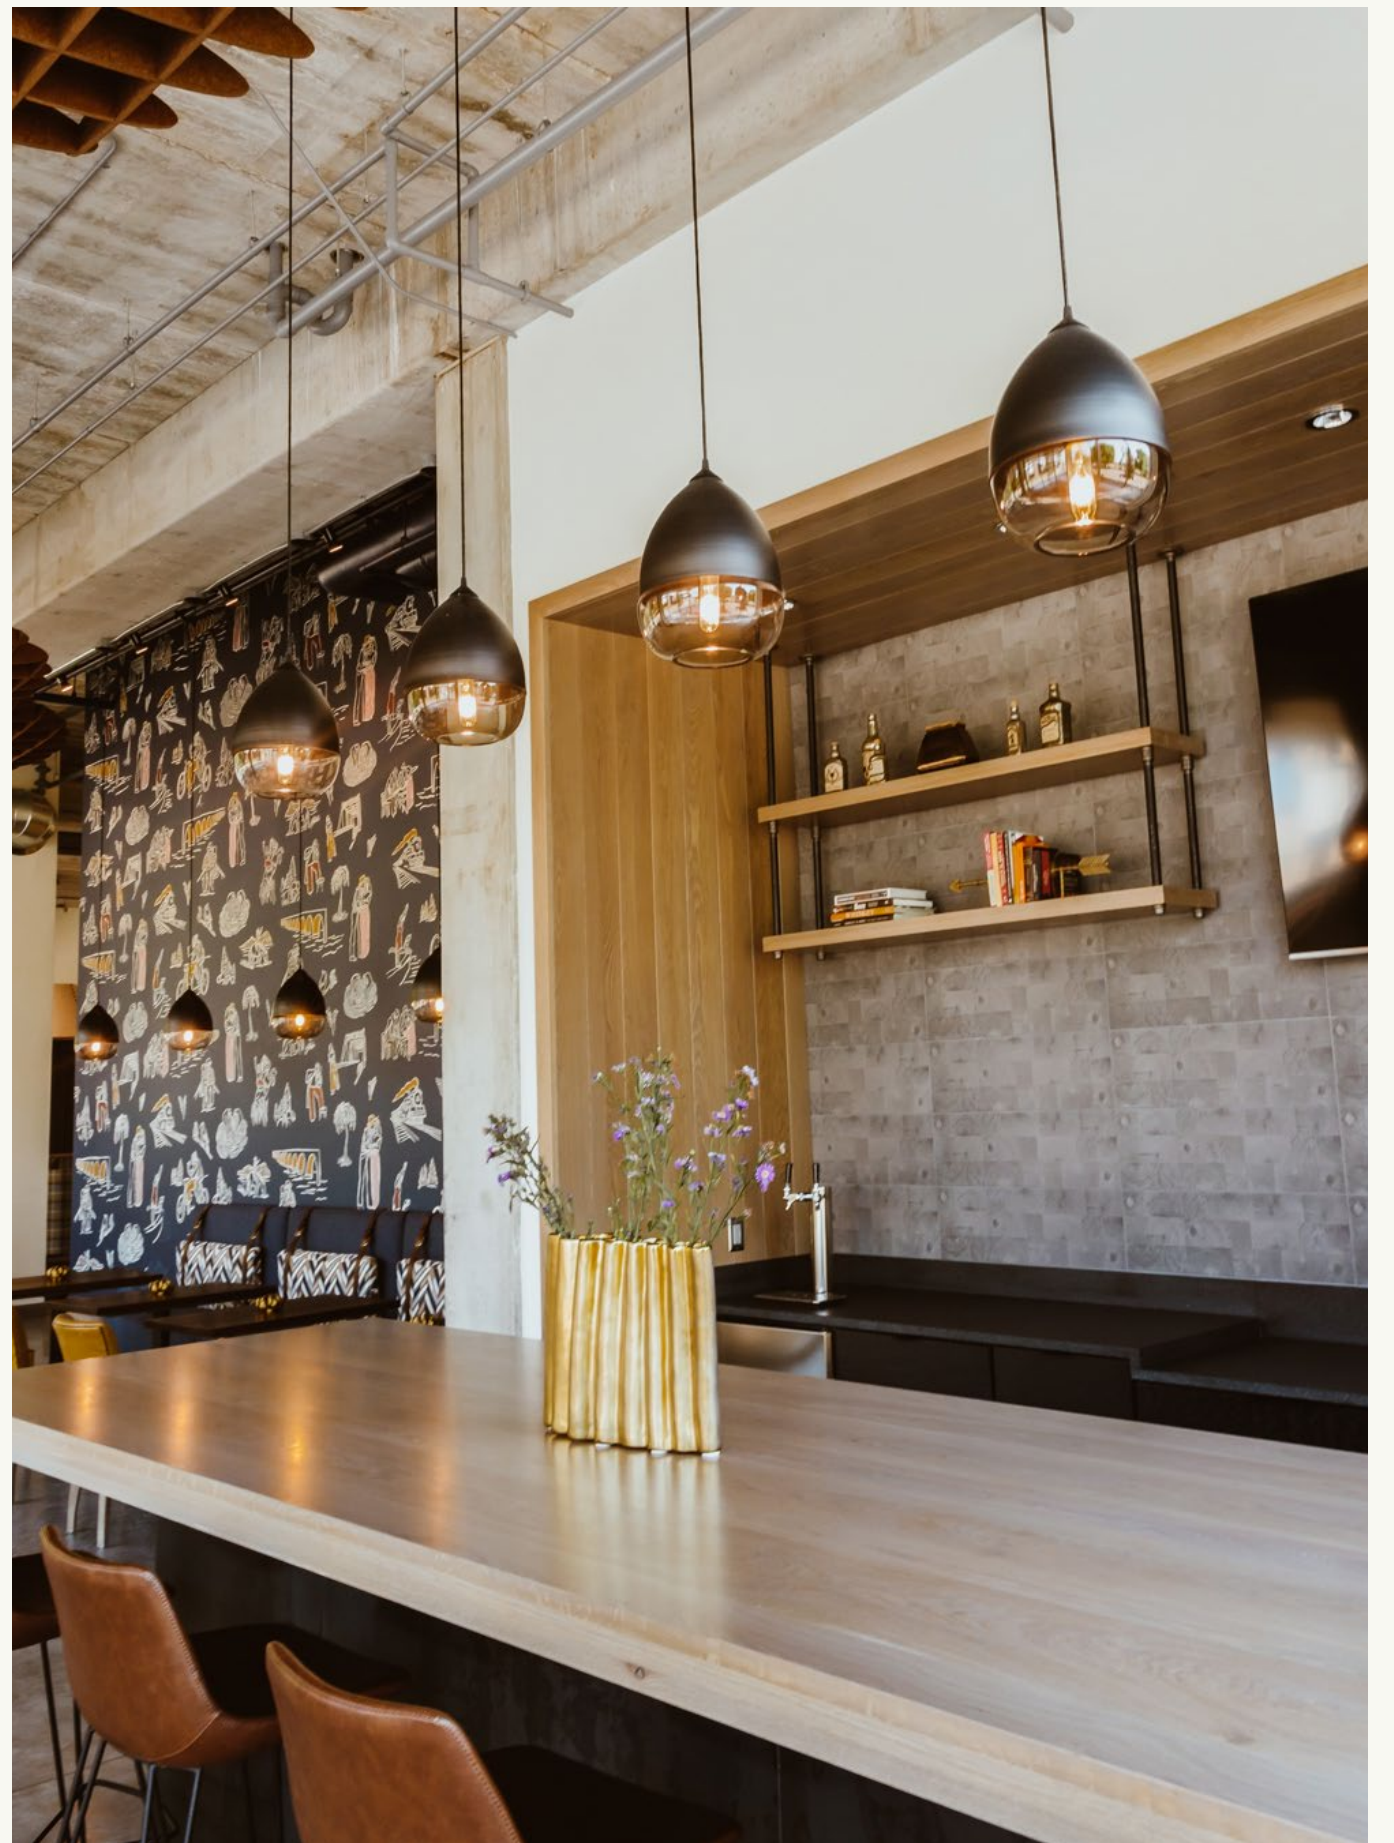

Parallel Collection

HENNEPINMADE

Parallel universe.

The collection that started it all. This collection celebrates timeless forms and the interplay of lucent and opaque glass. These eight pendants draw upon the union of glass and metal to create contrasting parallel bands. The warmth of the illuminated glass and the subtle sheen of the metal spinning brings refinement to any space.

Endless ways to reimagine Parallel.

The Parallel collection is also available for making totally unique custom canopies. You dream it. We build it. Our goal is to create a work of art that brings distinction and wonder to your interior. Merging creative freedom with structural support, we create completely custom installations of all shapes, sizes and styles. It makes the difference between a simple interior and an unforgettable experience.