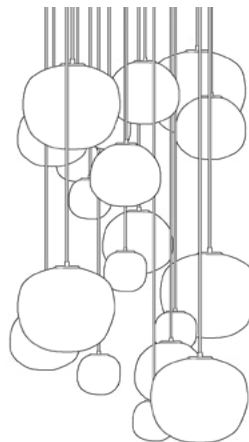

## Canopies

Turn ceiling to sky with a canopy of 3, 7 or 20 lights. With an organic form honoring the human made quality of each piece, Lacuna is imbued with the intimacy between the maker and the material. The same glass is always used, heated at the same temperature (around 2,000 degrees). What distinguishes each piece is the human touch. The maker of the glass brings a unique character to each light, changing the form and shape just the right amount and embracing "imperfections."

### DIMENSIONS (LIGHTS)

SM 7" W x 10.5" H  
 MD 10" W x 9" H  
 LG 15" W x 13.5" H

### DIMENSIONS (CANOPIES)

3 Light: 15" diameter  
 7 light: 12" x 45"  
 20 Light: 36" x 72"

### COLLECTION

Lacuna

Three Light Canopy

Antique Bronze / Opaline / Cord  
 3 Light: LAC-PA02-GL07-M3-C02-L00  
 Comes with: 3 Sml, 2 Med, 2 Lrg

Seven Light Canopy

Antique Bronze / Opaline / Cord  
 7 Light: LAC-PA02-GL07-M7-C02-L00  
 Comes with: 3 Sml, 2 Med, 2 Lrg