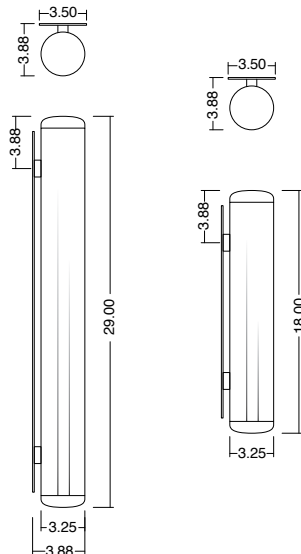

Sconce

The Celeste wall sconce features a soft, elegant fade of opaline glass, subtly revealing an inner light source. An ideal fixture for both residential and hospitality environments, it has full dimming capabilities and comes in three color temperatures.

DIMENSIONS

LG 3.25" W x 29" H
SM 3.25" W x 18" H

LAMPING

10W Integrated LED

LUMENS

800

COLOR TEMP

2700K, 3000K, 4000K

INPUT VOLTAGE

120V, dimmer compatible

MOUNTING

LG 3.5" x 27" back plate
SM 3.5" x 15.75" back plate

CORD LENGTH

8' (custom available)

WEIGHT

LG 7.5 lbs
SM 6 lbs

GLASS COLOR

Opaline
Opaline Fade

METAL FINISH

Black
Brass
Silver

COLLECTION

Celeste

Black			
GLASS	SIZE	TEMP	SKU
Opaline	Small	2700K	CEL-097SS-27
Opaline	Small	3000K	CEL-097SS-30
Opaline	Small	4000K	CEL-097SS-40
Opaline	Large	2700K	CEL-097SL-27
Opaline	Large	3000K	CEL-097SL-30
Opaline	Large	4000K	CEL-097SL-40
Opaline Fade	Small	2700K	CEL-098SS-27
Opaline Fade	Small	3000K	CEL-098SS-30
Opaline Fade	Small	4000K	CEL-098SS-40
Opaline Fade	Large	2700K	CEL-098SL-27
Opaline Fade	Large	3000K	CEL-098SL-30
Opaline Fade	Large	4000K	CEL-098SL-40

Brass			
GLASS	SIZE	TEMP	SKU
Opaline	Small	2700K	CEL-047SS-27
Opaline	Small	3000K	CEL-047SS-30
Opaline	Small	4000K	CEL-047SS-40
Opaline	Large	2700K	CEL-047SL-27
Opaline	Large	3000K	CEL-047SL-30
Opaline	Large	4000K	CEL-047SL-40
Opaline Fade	Large	4000K	CEL-048SL-40
Opaline Fade	Small	2700K	CEL-048SS-27
Opaline Fade	Small	3000K	CEL-048SS-30
Opaline Fade	Small	4000K	CEL-048SS-40
Opaline Fade	Large	2700K	CEL-048SL-27
Opaline Fade	Large	3000K	CEL-048SL-30
Opaline Fade	Large	4000K	CEL-048SL-40

Silver			
GLASS	SIZE	TEMP	SKU
Opaline	Small	2700K	CEL-077SS-27
Opaline	Small	3000K	CEL-077SS-30
Opaline	Small	4000K	CEL-077SS-40
Opaline	Large	2700K	CEL-077SL-27
Opaline	Large	3000K	CEL-077SL-30
Opaline	Large	4000K	CEL-077SL-40
Opaline Fade	Small	2700K	CEL-078SS-27
Opaline Fade	Small	3000K	CEL-078SS-30
Opaline Fade	Small	4000K	CEL-078SS-40
Opaline Fade	Large	2700K	CEL-078SL-27
Opaline Fade	Large	3000K	CEL-078SL-30
Opaline Fade	Large	4000K	CEL-078SL-40