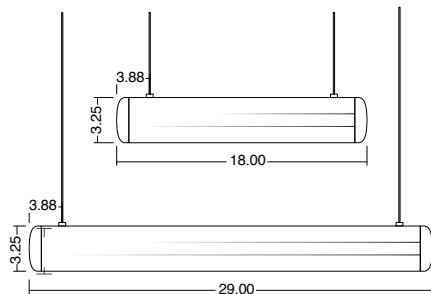

Linear Pendant

Imagined as a line of soft light, the Celeste linear pendant has an ethereal glow that brings richness to any space. Its unique opaline fade illustrates the mastery of handmade craftsmanship, while allowing slight variation to maintain uniqueness. Perfect to use in multiples and large-scale installations, the fixture has enough light output to be a primary source or soft decorative element, along with full dimming capabilities.

DIMENSIONS

LG 3.25" W x 29" H
SM 3.25" W x 18" H

LAMPING

10W Integrated LED

LUMENS

800

COLOR TEMP

2700K, 3000K, 4000K

INPUT VOLTAGE

120V, dimmer compatible

MOUNTING

5" round black canopy
(j-box must be flush with ceiling)

CORD LENGTH

8' (custom available)

WEIGHT

LG 6.5 lbs
SM 4.5 lbs

GLASS COLOR

Opaline
Opaline Fade

METAL FINISH

Black
Brass
Silver

COLLECTION

Celeste

Black			
GLASS	SIZE	TEMP	SKU
Opaline	Small	2700K	CEL-097LS-27
Opaline	Small	3000K	CEL-097LS-30
Opaline	Small	4000K	CEL-097LS-40
Opaline	Large	2700K	CEL-097LL-27
Opaline	Large	3000K	CEL-097LL-30
Opaline	Large	4000K	CEL-097LL-40
Opaline Fade	Small	2700K	CEL-098LS-27
Opaline Fade	Small	3000K	CEL-098LS-30
Opaline Fade	Small	4000K	CEL-098LS-40
Opaline Fade	Large	2700K	CEL-098LL-27
Opaline Fade	Large	3000K	CEL-098LL-30
Opaline Fade	Large	4000K	CEL-098LL-40

Brass			
GLASS	SIZE	TEMP	SKU
Opaline	Small	2700K	CEL-047LS-27
Opaline	Small	3000K	CEL-047LS-30
Opaline	Small	4000K	CEL-047LS-40
Opaline	Large	2700K	CEL-047LL-27
Opaline	Large	3000K	CEL-047LL-30
Opaline Fade	Large	4000K	CEL-048LL-40
Opaline Fade	Small	2700K	CEL-048LS-27
Opaline Fade	Small	3000K	CEL-048LS-30
Opaline Fade	Small	4000K	CEL-048LS-40
Opaline Fade	Large	2700K	CEL-048LL-27
Opaline Fade	Large	3000K	CEL-048LL-30
Opaline Fade	Large	4000K	CEL-048LL-40

Silver			
GLASS	SIZE	TEMP	SKU
Opaline	Small	2700K	CEL-077LS-27
Opaline	Small	3000K	CEL-077LS-30
Opaline	Small	4000K	CEL-077LS-40
Opaline	Large	2700K	CEL-077LL-27
Opaline	Large	3000K	CEL-077LL-30
Opaline	Large	4000K	CEL-077LL-40
Opaline Fade	Small	2700K	CEL-078LS-27
Opaline Fade	Small	3000K	CEL-078LS-30
Opaline Fade	Small	4000K	CEL-078LS-40
Opaline Fade	Large	2700K	CEL-078LL-27
Opaline Fade	Large	3000K	CEL-078LL-30
Opaline Fade	Large	4000K	CEL-078LL-40