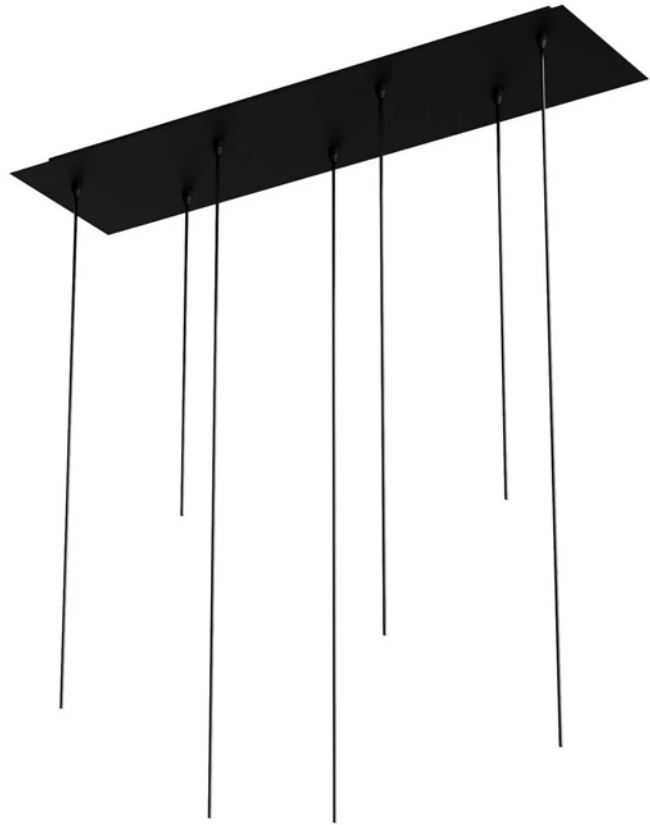

7 Light Rectangular Canopy

Internally designed Standard Canopies allow anyone to become a designer. Sleek powder coated steel and precise drop points ensure all Hennepin Made pendants pair harmoniously with finishes to match every collection. Pick from a variety of professionally designed canopies or let our lighting collections inspire that inner muse. Lights not included in price.

DIMENSIONS

12" W x 45" L

LAMPING

3.5 W LED E26 base

FIXTURE OPTIONS

Can be paired with any Hennepin Made pendant

CORD OPTIONS

8' cord

Fully adjustable on site

Custom lengths & colors available

METAL FINISH

Matte Black: MPC-REC7B

Matte White: MPC-REC7W