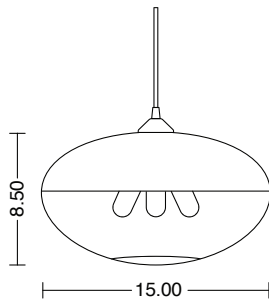

Orb

Large voluminous curves make up the Parallel Orb's stunning shape. It is the largest pendant in the collection, making it a great centerpiece light or when used in multiples to create dramatic scale. It features a three bulb cluster branching out from the metal top and illuminating the handblown glass below. Each piece is made with care in our Minneapolis studio.

DIMENSIONS

15" W x 8.5" H

LAMPING

3.5W LED E26 base

LUMENS

350

COLOR TEMP

2700K

INPUT VOLTAGE

120V, dimmer compatible

MOUNTING

5" round black canopy

CORD LENGTH

8' (custom available)

WEIGHT

4.5 lbs

GLASS COLOR

Tea

Crystal

Bronze

Smoke

Olive

Sapphire

METAL FINISH

Dark Bronze

Champagne

COLLECTION

Parallel

Dark Bronze/Crystal
POR-101

Dark Bronze/Sapphire
POR-102

Dark Bronze/Bronze
POR-103

Dark Bronze/Olive
POR-104

Dark Bronze/Smoke
POR-105

Dark Bronze/Tea
POR-106

Champagne/Crystal
POR-201

Champagne/Sapphire
POR-202

Champagne/Bronze
POR-203