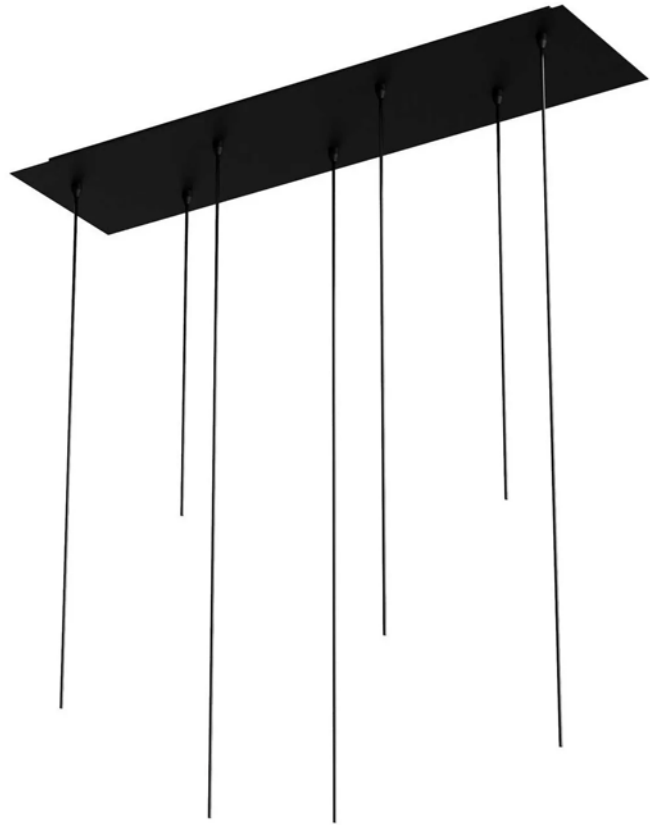

7 Light Rectangular Canopy

Internally designed Standard Canopies allow anyone to become a designer. Sleek powder coated steel and precise drop points ensure all Hennepin Made pendants pair harmoniously with finishes to match every collection. Pick from a variety of professionally designed canopies or let our lighting collections inspire that inner muse. Lights not included in price.