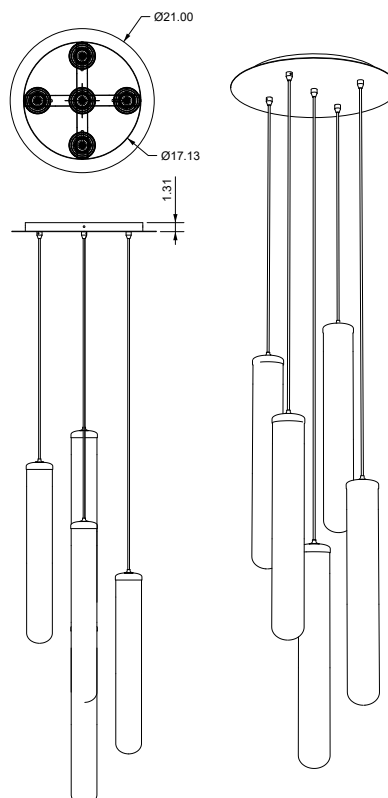

5 Light Canopy

As shown: Antique Bronze / Opaline Fade
Comes with: 5 Large