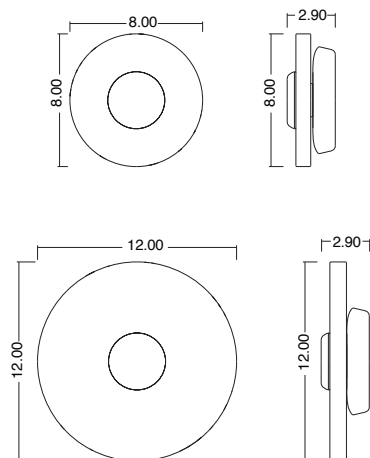

Sconce

Each sconce is hand cast using a technique that creates a rich, rippling texture with subtle bubbles. The enchanting tones of this walnut selection in 4 finishes elegantly contrasts the textured glass of the Bruma collection. Offered in two size options, the Bruma Sconce opens a world of possibilities for customization for any space. Beautiful individually or in multiples, this sconce makes a statement.

DIMENSIONS

LG Ø12" x 2.9"
SM Ø8 x 2.9"

LAMPING

5W diffused LED

LUMENS

350

COLOR TEMP

2700K

INPUT VOLTAGE

120V, dimmer compatible

MOUNTING

J-box crossbar

WEIGHT

LG 10 lbs

SM 5 lbs

GLASS COLOR

Crystal

Frosted

WOOD FINISH

Walnut

Ebony

Natural

White

COLLECTION

Bruma

Crystal/Walnut
BRU-120-00-01-SS

Crystal/Ebony
BRU-300-00-01-SS

Crystal/Natural
BRU-400-00-01-SS

Crystal/White
BRU-500-00-01-SS

Frosted/Walnut
BRU-120-00-F1-SS

Frosted/Ebony
BRU-300-00-F1-SS