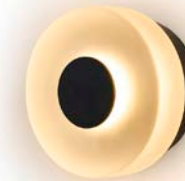

Frosted/Matte Black
TAK-PC01-GLF1-SH