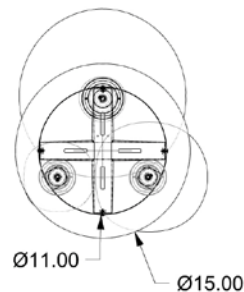

COLLECTION

Lacuna