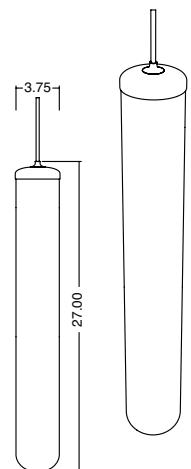

Helena Pendant

These vertically orientated pendants have been designed for large spaces that require a long vertical reach. They also fit nicely within design applications where a narrow shape is needed such as vanities, bedside, or offset in an entryway.

The three different sizes compositionally play well together while each offering unique advantages as individual lights.

DIMENSIONS

SM: 3.75" W x 13" H

MD: 3.75" W x 20" H

LG: 3.75" W x 27" H

LAMPING

4.5W G9

LUMENS

450lm

COLOR TEMP

2700K

INPUT VOLTAGE

120V, dimmer compatible

MOUNTING

5" round canopy

CORD LENGTH

8'

WEIGHT

SM: 3 lbs

MD: 4.5 lbs

LG: 5 lbs

GLASS COLOR

Opaline Fade

Opaline

PREMIUM FINISH

Antique Bronze

Black Patina

Brushed Brass

STANDARD FINISH

Gunmetal

Matte Black

Matte White

COLLECTION

Helena

Large