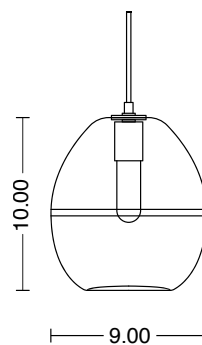

Dome Pendant

Based on The Roman Ring, an ancient technique of folding glass into itself, the Halo collection takes a modern approach. This elegant hand-blown fixture is comprised of a single glass band that captures the eye's attention. Its dome shape houses a long filament bulb which produces a striking glow off the edge of the glass band. This practical form offers colored glass options for you to design a functional work of art.

DIMENSIONS

SM 6.5" W x 7" H

MD 9" W x 10" H

MOUNTING

5" round canopy

CORD LENGTH

8' (custom available)

LAMPING

SM 3.5W LED E12 base

MD 3.5W LED E26 base

LUMENS

350 lm

COLOR TEMP

2700K

INPUT VOLTAGE

120V, dimmer compatible

WEIGHT

SM 2.5 lbs

MD 3 lbs

GLASS COLOR

Bronze

Crystal

Olive

Opaline

Sapphire

Smoke

Tea

METAL FINISH

Antique Bronze

Black Patina

Brushed Brass

Matte Black

Satin Nickel

COLLECTION

Halo

Medium