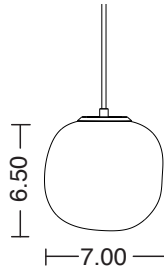

Corded Globe Pendant

With an organic form honoring the human made quality of each piece, Lacuna is imbued with the intimacy between the maker and the material. The same glass is always used, heated at the same temperature (around 2,000 degrees). What distinguishes each piece is the human touch. The maker of the glass brings a unique character to each light, changing the form and shape just the right amount and embracing "imperfections."

DIMENSIONS

SM: 7" W x 6.5" H

MD: 10" W x 9" H

LG: 15" W x 13.5" H

LAMPING

SM: 5W LED E26 BASE

MD: 5W LED E26 BASE

LG: 15W LED E26 BASE (single pendant)

LG: 5W LED E26 BASE (multi-light canopy)

LUMENS

SM: 350lm

MD: 350lm

LG: 1600lm

COLOR TEMP

2700K

INPUT VOLTAGE

120V, dimmer compatible

MOUNTING

5" round canopy

CORD LENGTH

8' (custom available)

WEIGHT

SM: 3 lbs

MD: 5 lbs

LG: 9 lbs

GLASS COLOR

Opaline

PREMIUM FINISH

Antique Bronze

Black Patina

Brushed Brass

Gunmetal

STANDARD FINISH

Matte Black

Matte White

COLLECTION

Lacuna