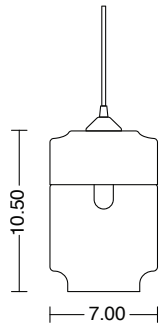

Champagne/Olive
PCA-204