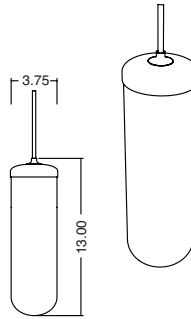

Helena Pendant

These vertically orientated pendants have been designed for large spaces that require a long vertical reach. They also fit nicely within design applications where a narrow shape is needed such as vanities, bedside, or offset in an entryway.

The three different sizes compositionally play well together while each offering unique advantages as individual lights.

DIMENSIONS

SM: 3.75" W x 13" H

MD: 3.75" W x 20" H

LG: 3.75" W x 27" H

LAMPING

4.5W G9

LUMENS

450lm

COLOR TEMP

2700K

INPUT VOLTAGE

120V, dimmer compatible

MOUNTING

5" round canopy

CORD LENGTH

8'

WEIGHT

SM: 3 lbs

MD: 4.5 lbs

LG: 5 lbs

GLASS COLOR

Opaline Fade

Opaline

PREMIUM FINISH

Antique Bronze

Black Patina

Brushed Brass

STANDARD FINISH

Gunmetal

Matte Black

Matte White

COLLECTION

Helena

Small