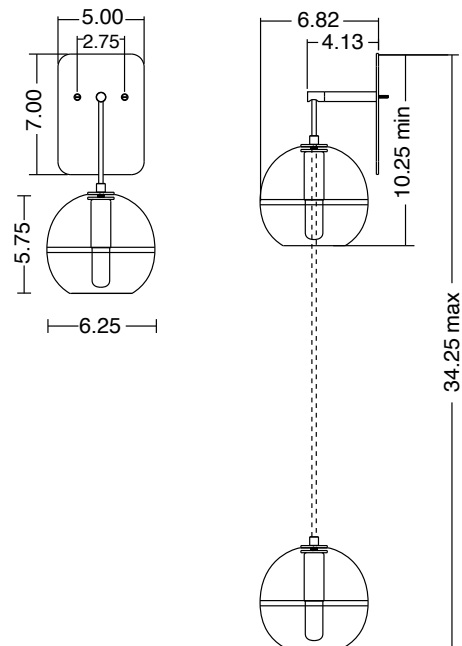

Globe Sconce

Based on The Roman Ring, an ancient technique of folding glass into itself, the Halo collection takes a modern approach. This elegant hand-blown fixture is comprised of a single glass band that captures the eye's attention. Its globe shape houses a long filament bulb which produces a striking glow off the edge of the glass band. This practical form offers colored glass options for you to design a functional work of art.

DIMENSIONS

5" W x 10.25" to 34.25" H

MOUNTING

5" x 7" backplate

CORD LENGTH

36" field adjustable

LAMPING

3.5W LED E12 base

LUMENS

350 lm

COLOR TEMP

2700K

INPUT VOLTAGE

120V, dimmer compatible

WEIGHT

4 lbs

GLASS COLOR

Bronze

Crystal

Olive

Opaline

Sapphire

Smoke

Tea

METAL FINISH

Antique Bronze

Black Patina

Brushed Brass

Matte Black

Satin Nickel

COLLECTION

Halo