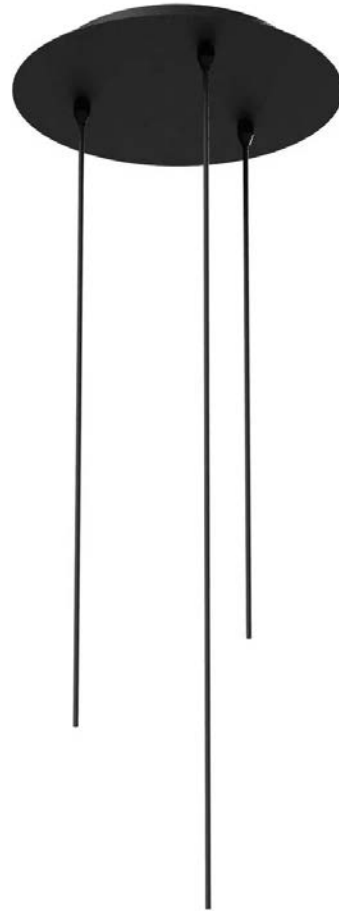

3 Light Round Canopy

Internally designed Standard Canopies allow anyone to become a designer. Sleek powder coated steel and precise drop points ensure all Hennepin Made pendants pair harmoniously with finishes to match every collection. Pick from a variety of professionally designed canopies or let our lighting collections inspire that inner muse. Lights not included in price.

DIMENSIONS

15" round

LAMPING

3.5 W LED E26 base

FIXTURE OPTIONS

Can be paired with any Hennepin Made pendant

CORD OPTIONS

8' cord

Fully adjustable on site

Custom lengths & colors available

METAL FINISH

Matte Black: MPC-RND3B

Matte White: MPC-RND3W