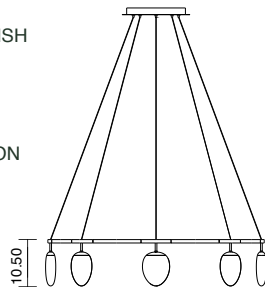

8-Light Chandelier

This graceful 8-Light Chandelier is an extension on the Foliolle collection, a lighting series inspired by nature, form and balance. Designed to compliment modern, open-air environments, this chandelier is customizable in size and finish options, providing limitless design possibilities.

DIMENSIONS

49" W x 10.5" H

LAMPING

(8) 3W diffused LED bulb

LUMENS

2400

COLOR TEMP

2700K

INPUT VOLTAGE

120V, dimmer compatible

MOUNTING

17.5" round canopy

CEILING PAN

N/A

CANOPY RING WITH CROSSBAR

15.6" Ø

FACEPLATE

17.6" Ø

CORD LENGTH

8' (custom available)

WEIGHT

30 lbs (including canopy)

GLASS COLOR

Crystal

Smoke

METAL FINISH

Bronze

White Gold

Gunmetal

WOOD FINISH

Ebony

Natural

White

COLLECTION

Foliolle

Crystal/Ebony/Bronze
FOL-311C8