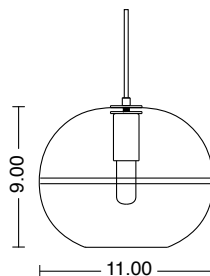

Globe Pendant

Based on The Roman Ring, an ancient technique of folding glass into itself, the Halo collection takes a modern approach. This elegant hand-blown fixture is comprised of a single glass band that captures the eye's attention. Its globe shape houses a long filament bulb which produces a striking glow off the edge of the glass band. This practical form offers colored glass options for you to design a functional work of art.

DIMENSIONS

SM 6.25" W x 5.75" H

MD 8.5" W x 8" H

LG 11" W x 9" H

MOUNTING

5" round canopy

CORD LENGTH

8' (custom available)

LAMPING

SM 3.5W LED E12 base

MD 3.5W LED E26 base

LG 3.5W LED E26 base

LUMENS

350 lm

COLOR TEMP

2700K

INPUT VOLTAGE

120V, dimmer compatible

WEIGHT

SM 2.5 lbs

MD 3 lbs

LG 4.5 lbs

GLASS COLOR

Bronze

Crystal

Olive

Opaline

Sapphire

Smoke

Tea

METAL FINISH

Antique Bronze

Black Patina

Brushed Brass

Matte Black

Satin Nickel

COLLECTION

Halo

Large