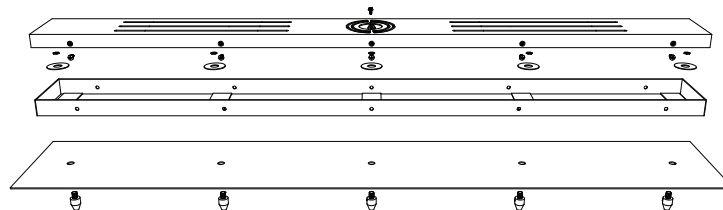

5 Light Rectangular Canopy

Internally designed Standard Canopies allow anyone to become a designer. Sleek powder coated steel and precise drop points ensure all Hennepin Made pendants pair harmoniously with finishes to match every collection. Pick from a variety of professionally designed canopies or let our lighting collections inspire that inner muse. Lights not included in price.

DIMENSIONS

9" W x 54" H

LAMPING

3.5 W LED E26 base

FIXTURE OPTIONS

Can be paired with any Hennepin Made pendant

CORD OPTIONS

8' cord

Fully adjustable on site

Custom lengths & colors available

METAL FINISH

Matte Black: MPC-REC5B

Matte White: MPC-REC5W