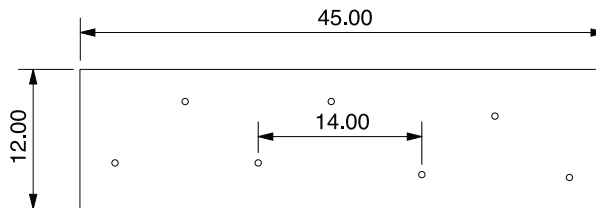

DIMENSIONS
12" W x 45" H

LAMPING
3.5 W LED E26 base

FIXTURE OPTIONS
Can be paired with any Hennepin Made pendant

CORD OPTIONS
8' cord
Fully adjustable on site
Custom lengths & colors available

METAL FINISH
Matte Black: MPC-REC7B
Matte White: MPC-REC7W