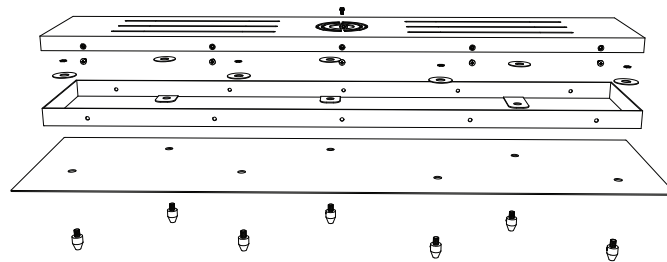

DIMENSIONS
12" W x 45" H

LAMPING
3.5 W LED E26 base

FIXTURE OPTIONS
Can be paired with any Hennepin Made pendant

CORD OPTIONS
8' cord
Fully adjustable on site
Custom lengths & colors available

METAL FINISH
Matte Black: MPC-REC7B
Matte White: MPC-REC7W