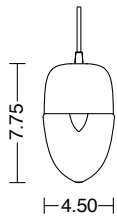

Vela

The Vela light has a thin, delicate shape and was designed as a small floating vessel for lighting modern spaces. It can be used in multi-pendant installations.

DIMENSIONS

4.5" W x 7.75" H

LAMPING

3.5W LED E26 base

LUMENS

350

COLOR TEMP

2700K

INPUT VOLTAGE

120V, dimmer compatible

MOUNTING

5" round black canopy

CORD LENGTH

8' (custom available)

WEIGHT

2 lbs

GLASS COLOR

Tea

Crystal

Bronze

Smoke

Olive

Sapphire

METAL FINISH

Dark Bronze

Champagne

COLLECTION

Parallel

Dark Bronze/Crystal
PVL-101