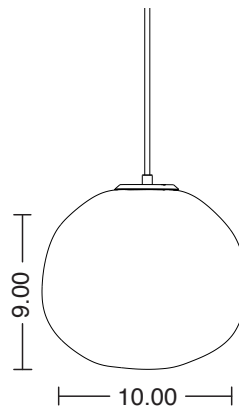

Drop Rod Globe Pendant

With an organic form honoring the human made quality of each piece, Lacuna is imbued with the intimacy between the maker and the material. The same glass is always used, heated at the same temperature (around 2,000 degrees). What distinguishes each piece is the human touch. The maker of the glass brings a unique character to each light, changing the form and shape just the right amount and embracing "imperfections."

DIMENSIONS

SM: 7" W x 6.5" H

MD: 10" W x 9" H

LG: 15" W x 13.5" H

LAMPING

SM: 5W LED E26 BASE

MD: 5W LED E26 BASE

LG: 15W LED E26 BASE (single pendant)

LG: 5W LED E26 BASE (multi-light canopy)

LUMENS

SM: 350lm

MD: 350lm

LG: 1600lm

COLOR TEMP

2700K

INPUT VOLTAGE

120V, dimmer compatible

MOUNTING

5" round canopy

DROP ROD

Made to order, custom available

Short: 1"-36"

Long: 37"-72"

WEIGHT

SM: 3 lbs

MD: 5 lbs

LG: 9 lbs

GLASS COLOR

Opaline

PREMIUM FINISH

Antique Bronze

Black Patina

Brushed Brass

Gunmetal

STANDARD FINISH

Matte Black

Matte White

COLLECTION

Lacuna

Small

Medium

Large