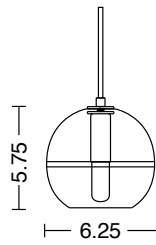

Small

DIMENSIONS

SM 6.25" W x 5.75" H

MD 8.5" W x 8" H

LG 11" W x 9" H

MOUNTING

5" round canopy

CORD LENGTH