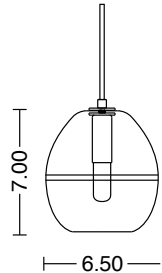

Dome Pendant

Based on The Roman Ring, an ancient technique of folding glass into itself, the Halo collection takes a modern approach. This elegant hand-blown fixture is comprised of a single glass band that captures the eye's attention. Its dome shape houses a long filament bulb which produces a striking glow off the edge of the glass band. This practical form offers colored glass options for you to design a functional work of art.

DIMENSIONS

SM 6.5" W x 7" H

MD 9" W x 10" H

MOUNTING

5" round canopy

CORD LENGTH

8' (custom available)

LAMPING

SM 3.5W LED E12 base

MD 3.5W LED E26 base

LUMENS

350 lm

COLOR TEMP

2700K

INPUT VOLTAGE

120V, dimmer compatible

WEIGHT

SM 2.5 lbs

MD 3 lbs

GLASS COLOR

Bronze

Crystal

Olive

Opaline

Sapphire

Smoke

Tea

METAL FINISH

Antique Bronze

Black Patina

Brushed Brass

Matte Black

Satin Nickel

COLLECTION

Halo

Small