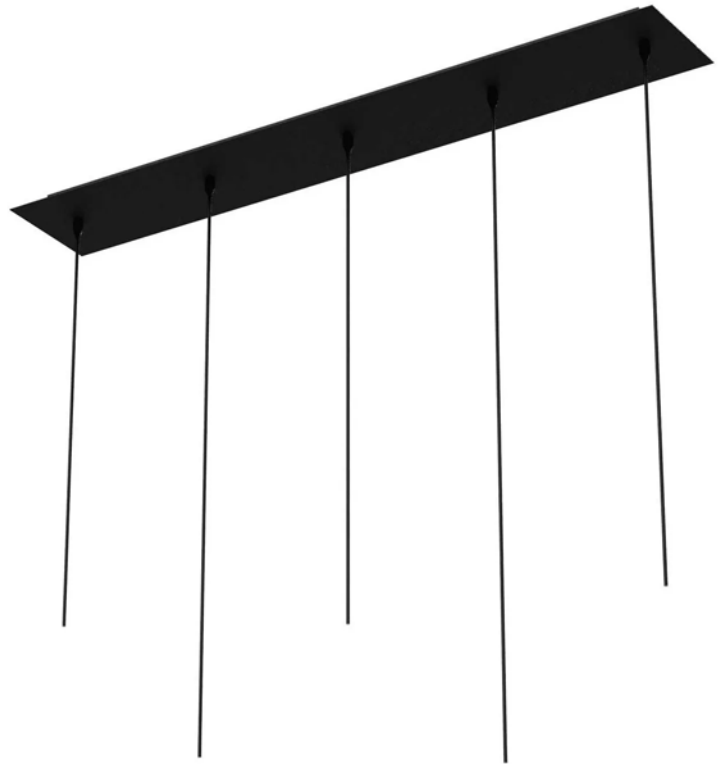

5 Light Rectangular Canopy

Internally designed Standard Canopies allow anyone to become a designer. Sleek powder coated steel and precise drop points ensure all Hennepin Made pendants pair harmoniously with finishes to match every collection. Pick from a variety of professionally designed canopies or let our lighting collections inspire that inner muse. Lights not included in price.

DIMENSIONS

9" W x 54" H

LAMPING

3.5 W LED E26 base

FIXTURE OPTIONS

Can be paired with any Hennepin Made pendant

CORD OPTIONS

8' cord

Fully adjustable on site

Custom lengths & colors available

METAL FINISH

Matte Black: MPC-REC5B

Matte White: MPC-REC5W