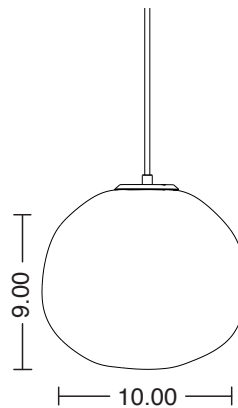

Corded Globe Pendant

With an organic form honoring the human made quality of each piece, Lacuna is imbued with the intimacy between the maker and the material. The same glass is always used, heated at the same temperature (around 2,000 degrees). What distinguishes each piece is the human touch. The maker of the glass brings a unique character to each light, changing the form and shape just the right amount and embracing "imperfections."

DIMENSIONS

SM: 7" W x 6.5" H

MD: 10" W x 9" H

LG: 15" W x 13.5" H

LAMPING

SM: 5W LED E26 BASE

MD: 5W LED E26 BASE

LG: 15W LED E26 BASE (single pendant)

LG: 5W LED E26 BASE (multi-light canopy)

LUMENS

SM: 350lm

MD: 350lm

LG: 1600lm

COLOR TEMP

2700K

INPUT VOLTAGE

120V, dimmer compatible

MOUNTING

5" round canopy

CORD LENGTH

8' (custom available)

WEIGHT

SM: 3 lbs

MD: 5 lbs

LG: 9 lbs

GLASS COLOR

Opaline

PREMIUM FINISH

Antique Bronze

Black Patina

Brushed Brass

Gunmetal

STANDARD FINISH

Matte Black

Matte White

COLLECTION

Lacuna

Small