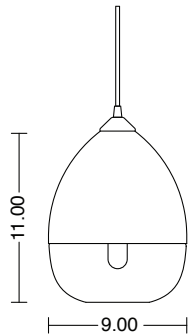

Champagne/Olive
PTD-204