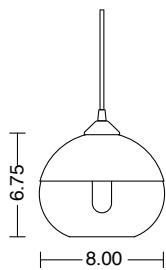

Sphere

A sphere is where most things start, as did we. This delicate globe is our take on the most universal form. Half dark, half light, the color of the illuminated glass travels inside of the aluminum top filling it with a glowing timelessness.

DIMENSIONS
8" W x 6.75" H

LAMPING
3.5W LED E26 base

LUMENS
350

COLOR TEMP
2700K

INPUT VOLTAGE
120V, dimmer compatible

MOUNTING
5" round black canopy

CORD LENGTH
8' (custom available)

WEIGHT
2 lbs

GLASS COLOR
Tea
Crystal
Bronze
Smoke
Olive
Sapphire

METAL FINISH
Dark Bronze
Champagne

COLLECTION
Parallel

Dark Bronze/Crystal
PSP-101