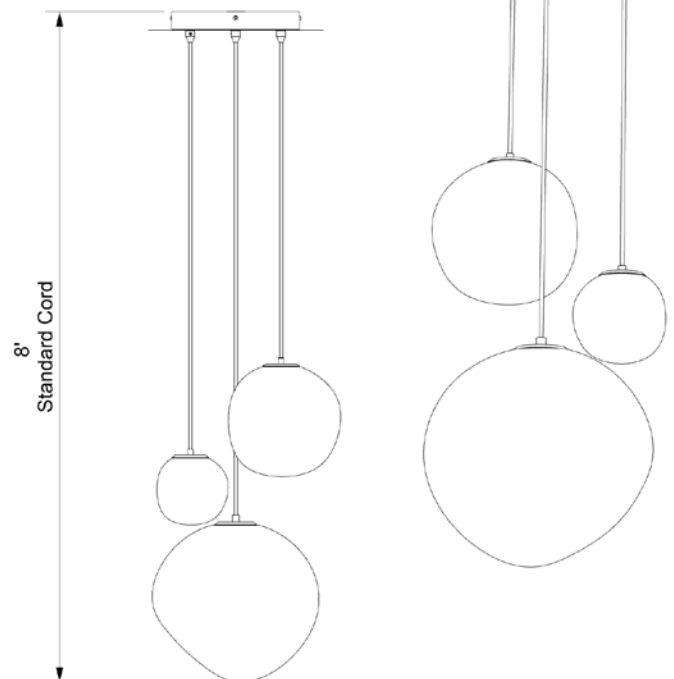

COLLECTION

Lacuna