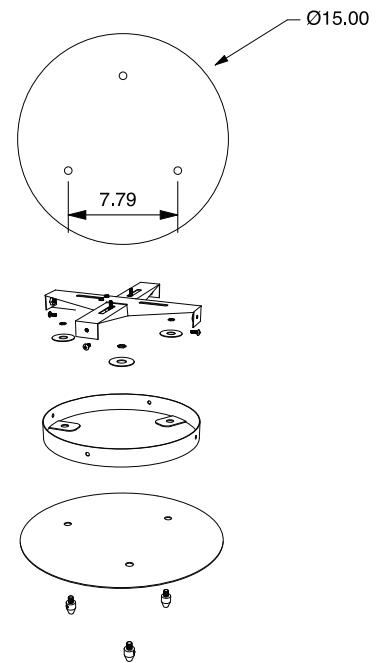

3 Light Round Canopy

Internally designed Standard Canopies allow anyone to become a designer. Sleek powder coated steel and precise drop points ensure all Hennepin Made pendants pair harmoniously with finishes to match every collection. Pick from a variety of professionally designed canopies or let our lighting collections inspire that inner muse. Lights not included in price.

DIMENSIONS

15" round

LAMPING

3.5 W LED E26 base

FIXTURE OPTIONS

Can be paired with any Hennepin Made pendant

CORD OPTIONS

8' cord

Fully adjustable on site

Custom lengths & colors available

METAL FINISH

Matte Black: MPC-RND3B

Matte White: MPC-RND3W