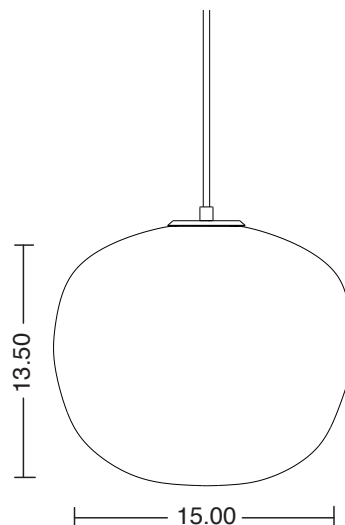

Corded Globe Pendant

With an organic form honoring the human made quality of each piece, Lacuna is imbued with the intimacy between the maker and the material. The same glass is always used, heated at the same temperature (around 2,000 degrees). What distinguishes each piece is the human touch. The maker of the glass brings a unique character to each light, changing the form and shape just the right amount and embracing "imperfections."

DIMENSIONS

SM: 7" W x 6.5" H

MD: 10" W x 9" H

LG: 15" W x 13.5" H

LAMPING

SM: 5W LED E26 BASE

MD: 5W LED E26 BASE

LG: 15W LED E26 BASE (single pendant)

LG: 5W LED E26 BASE (multi-light canopy)

LUMENS

SM: 350lm

MD: 350lm

LG: 1600lm

COLOR TEMP

2700K

INPUT VOLTAGE

120V, dimmer compatible

MOUNTING

5" round canopy

CORD LENGTH

8' (custom available)

WEIGHT

SM: 3 lbs

MD: 5 lbs

LG: 9 lbs

GLASS COLOR

Opaline

PREMIUM FINISH

Antique Bronze

Black Patina

Brushed Brass

Gunmetal

STANDARD FINISH

Matte Black

Matte White

COLLECTION

Lacuna

Medium

Large