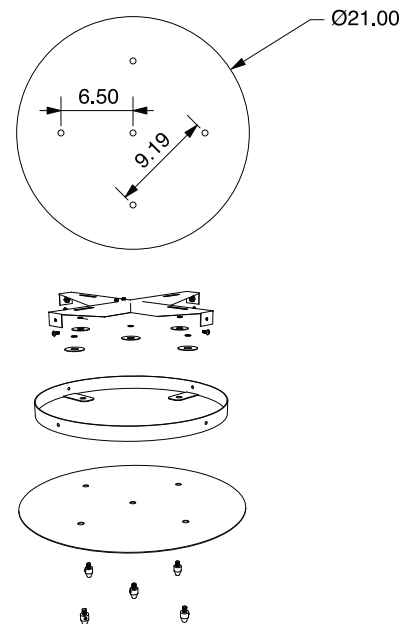

5 Light Round Canopy

Internally designed Standard Canopies allow anyone to become a designer. Sleek powder coated steel and precise drop points ensure all Hennepin Made pendants pair harmoniously with finishes to match every collection. Pick from a variety of professionally designed canopies or let our lighting collections inspire that inner muse. Lights not included in price.

DIMENSIONS

21" round

LAMPING

3.5 W LED E26 base

WEIGHT CAPACITY

Maximum weight 50 lbs

FIXTURE OPTIONS

Can be paired with any Hennepin Made pendant

CORD OPTIONS

8' cord

Fully adjustable on site

Custom lengths & colors available

METAL FINISH

Matte Black: MPC-RND5B

Matte White: MPC-RND5W