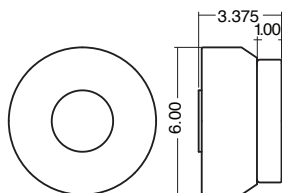

Sconce

Each wall sconce is hand cast using a technique creating a rich, rippling texture with subtle bubbles. The industrial metallic bases in 5 finishes provide a handsome contrast to the textured or frosted glass. The Taku Sconce offers a variety of possible environmental design options due to its unique size. This light provides a simple statement on its own but is also stunning in a multi-unit installation.

DIMENSIONS
3.375" x 6"

LAMPING
5W

LUMENS
425

COLOR TEMP
2700K

INPUT VOLTAGE
120VAC

MOUNTING
Bar hole canopy

WEIGHT
4 lbs

GLASS COLOR
Crystal
Frosted

PREMIUM FINISH
Antique Bronze
Black Patina
Brushed Brass
Matte Black
Matte White

COLLECTION
Taku

Crystal/Brushed Brass
TAK-PA00-GL01-SH

Frosted/Brushed Brass
TAK-PA00-GLF1-SH

Crystal/Matte Black
TAK-PC01-GL01-SH

Frosted/Matte Black
TAK-PC01-GLF1-SH