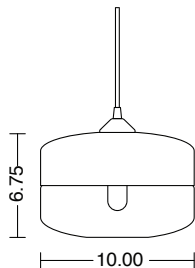

Wide Cylinder

The bold and delicate tension of this light makes it the pillar in the Parallel collection. The silhouette draws attention, while the subtlety of the metal finish brings a refinement suited for most modern spaces. It's breadth and volume make it a great choice for over a dining table or in an entrance lobby.

DIMENSIONS

10" W x 6.75" H

LAMPING

3.5W LED E26 base

LUMENS

350

COLOR TEMP

2700K

INPUT VOLTAGE

120V, dimmer compatible

MOUNTING

5" round black canopy

CORD LENGTH

8' (custom available)

WEIGHT

2 lbs

GLASS COLOR

Tea
Crystal
Bronze
Smoke
Olive
Sapphire

METAL FINISH

Dark Bronze
Champagne

COLLECTION

Parallel

Dark Bronze/Crystal
PWC-101