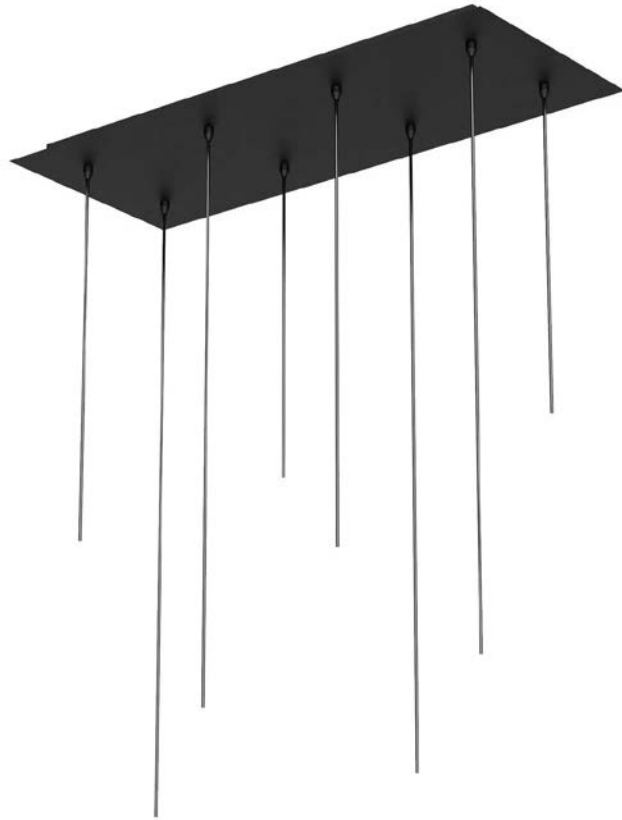

8 Light Rectangular Canopy

Internally designed Standard Canopies allow anyone to become a designer. Sleek powder coated steel and precise drop points ensure all Hennepin Made pendants pair harmoniously with finishes to match every collection. Pick from a variety of professionally designed canopies or let our lighting collections inspire that inner muse. Lights not included in price.