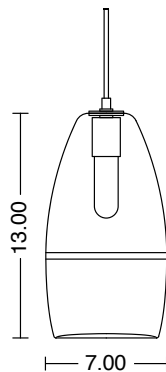

Cone Pendant

Based on The Roman Ring, an ancient technique of folding glass into itself, the Halo collection takes a modern approach. This elegant hand-blown fixture is comprised of a single glass band that captures the eye's attention. Its cone shape houses a long filament bulb which produces a striking glow off the edge of the glass band. This practical form offers colored glass options for you to design a functional work of art.

DIMENSIONS

SM 5" W x 9" H
MD 7" W x 13" H

MOUNTING

5" round canopy

CORD LENGTH

8' (custom available)

LAMPING

SM 3.5W LED E12 base
MD 3.5W LED E26 base

LUMENS

SM 350 lm
MD 470 lm

COLOR TEMP

2700K

INPUT VOLTAGE

120V, dimmer compatible

WEIGHT

SM 2.5 lbs
MD 3 lbs

GLASS COLOR

Bronze
Crystal
Olive
Opaline
Sapphire
Smoke
Tea

METAL FINISH

Antique Bronze
Black Patina
Brushed Brass
Matte Black
Satin Nickel

COLLECTION

Halo

Medium