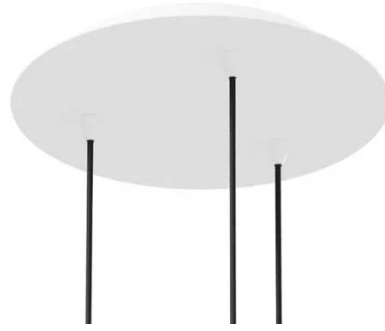

Matte White
MPC-RND3W