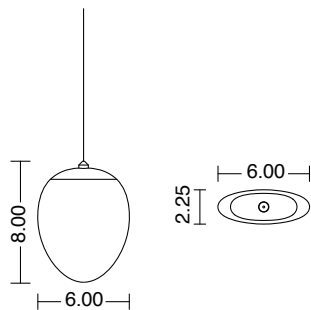

Pendant

The Foliole Pendant derives from a simple interpretation of a leaf form. Its flattened shape has rich texture in the glass, diffusing and shifting the light as it radiates from the fixture. Hanging from a thin delicate wire, this fixture's tailored finishes and materials provide a delicate solution for any type of space.

DIMENSIONS

6" W x 8" H

LAMPING

3W diffused LED bulb

LUMENS

300

COLOR TEMP

2700K

INPUT VOLTAGE

120V, dimmer compatible

MOUNTING

5" round canopy
(J-Box must be flush with ceiling)

CORD LENGTH

8' (custom available)

WEIGHT

1.5 lbs

GLASS COLOR

Crystal
Smoke

METAL FINISH

Bronze
White Gold
Gunmetal

WOOD FINISH

Ebony
Natural
White

COLLECTION

Foliole