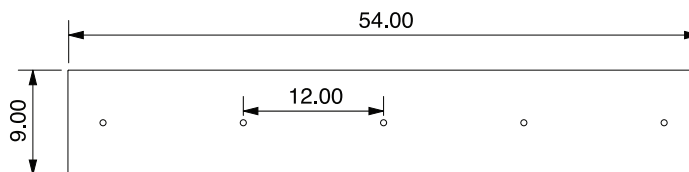

5 Light Rectangular Canopy

Internally designed Standard Canopies allow anyone to become a designer. Sleek powder coated steel and precise drop points ensure all Hennepin Made pendants pair harmoniously with finishes to match every collection. Pick from a variety of professionally designed canopies or let our lighting collections inspire that inner muse. Lights not included in price.

DIMENSIONS

9" W x 54" H

LAMPING

3.5 W LED E26 base

FIXTURE OPTIONS

Can be paired with any Hennepin Made pendant

CORD OPTIONS

8' cord

Fully adjustable on site

Custom lengths & colors available

METAL FINISH

Matte Black: MPC-REC5B

Matte White: MPC-REC5W