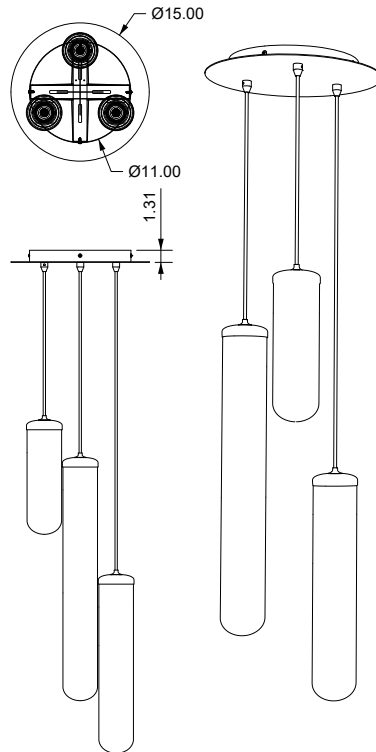

Canopy Arrangements

Create stunning vertical installations with the Helena multi-pendant canopies. Our standard 3 light canopy comes with a small, medium and large pendant to show off the various proportions in this collection. With five large pendants, the 5 light canopy brings the beauty of repetition and incredible versatility in creating one of kind installs through simply adjusting cord lengths on site.

DIMENSIONS (LIGHTS)

SM: 3.75" W x 13" H

MD: 3.75" W x 20" H

LG: 3.75" W x 27" H

DIMENSIONS (CANOPIES)

3 light: 15" diameter x 1.31" H

5 light: 21" diameter x 1.31" H

LAMPING

4.5W G9

LUMENS

3 light: 1350lm

5 light: 2250lm

COLOR TEMP

2700K

INPUT VOLTAGE

120V, dimmer compatible

MOUNTING

3 or 5 light canopy

Drop rod not available

CORD LENGTH

8' (custom available)

WEIGHT (CANOPY + LIGHTS)

3 light: 18.5 lbs

5 light: 34.5 lbs

GLASS COLOR

Opaline Fade

Opaline

Crystal

Smoke

Bronze

PREMIUM FINISH

Antique Bronze

Black Patina

Brushed Brass

STANDARD FINISH

Gunmetal

Matte Black

Matte White

COLLECTION

Helena

3 Light Canopy

As shown: Antique Bronze / Opaline Fade
Comes with: 1 Small, 1 Medium, 1 Large