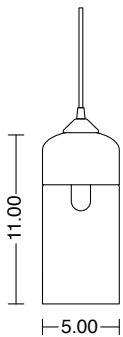

Champagne/Olive
PCL-204