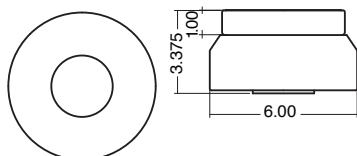

Flush Mount

With the same build as the Taku wall sconce this low profile option creates a solution for "hard-to-fit" design spaces. Providing wonderful ambient light for when setting a mood is key. Taku's small compact shape is an elegant and versatile fixture that adds a compliment to high design without taking too much attention. The integrated LED is hidden behind the metal cover to give it a radiant glow with an internal diffuser so the glass has two layers of light diffusion giving it the most uniform light qualities possible.

DIMENSIONS
3.375" x 6"

LAMPING
5W

LUMENS
425

COLOR TEMP
2700K

INPUT VOLTAGE
120VAC

MOUNTING
Bar hole canopy

WEIGHT
4 lbs

GLASS COLOR
Crystal
Frosted

PREMIUM FINISH
Antique Bronze
Black Patina
Brushed Brass
Matte Black
Matte White

COLLECTION
Taku

Crystal/Black Patina
TAK-PA01-GL01-SH

Frosted/Black Patina
TAK-PA01-GLF1-SH

Crystal/Brushed Brass
TAK-PA00-GL01-SH

Frosted/Brushed Brass
TAK-PA00-GLF1-SH

Crystal/Matte Black
TAK-PC01-GL01-SH

Frosted/Matte Black
TAK-PC01-GLF1-SH