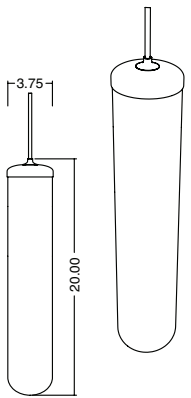

Helena Pendant

These vertically orientated pendants have been designed for large spaces that require a long vertical reach. They also fit nicely within design applications where a narrow shape is needed such as vanities, bedside, or offset in an entryway.

The three different sizes compositionally play well together while each offering unique advantages as individual lights.

DIMENSIONS

SM: 3.75" W x 13" H

MD: 3.75" W x 20" H

LG: 3.75" W x 27" H

LAMPING

4.5W G9

LUMENS

450lm

COLOR TEMP

2700K

INPUT VOLTAGE

120V, dimmer compatible

MOUNTING

5" round canopy

CORD LENGTH

8'

WEIGHT

SM: 3 lbs

MD: 4.5 lbs

LG: 5 lbs

GLASS COLOR

Opaline Fade

Opaline

PREMIUM FINISH

Antique Bronze

Black Patina

Brushed Brass

STANDARD FINISH

Gunmetal

Matte Black

Matte White

COLLECTION

Helena

Medium