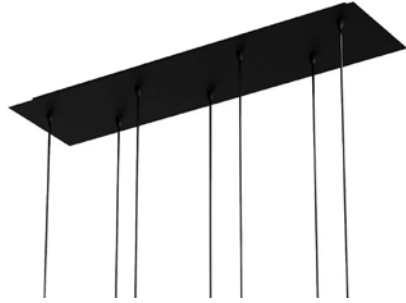

CANOPIES

Matte Black
MPC-REC7B