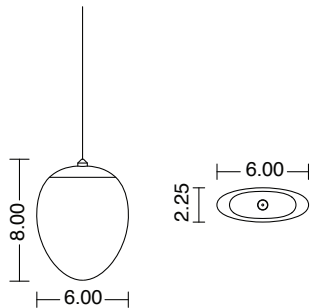

Pendant

The Foliole Pendant derives from a simple interpretation of a leaf form. Its flattened shape has rich texture in the glass, diffusing and shifting the light as it radiates from the fixture. Hanging from a thin delicate wire, this fixture's tailored finishes and materials provide a delicate solution for any type of space.

DIMENSIONS

6" W x 8" H

LAMPING

3W diffused LED bulb

LUMENS

300

COLOR TEMP

2700K

INPUT VOLTAGE

120V, dimmer compatible

MOUNTING

5" round canopy
(J-Box must be flush with ceiling)

CORD LENGTH

8' (custom available)

WEIGHT

1.5 lbs

GLASS COLOR

Crystal
Smoke

METAL FINISH

Bronze
White Gold
Gunmetal

WOOD FINISH

Ebony
Natural
White

COLLECTION

Foliole