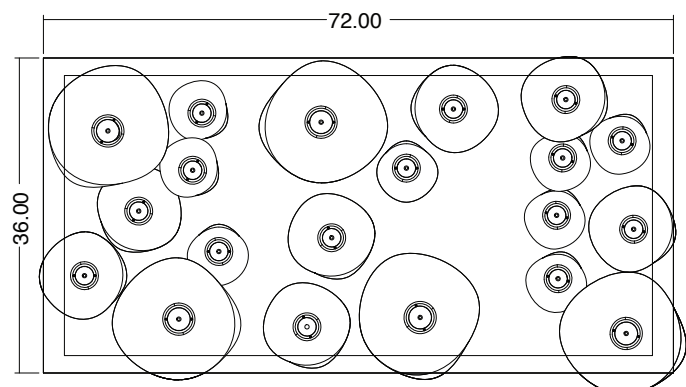

Lacuna 20 Light Canopy

We've curated a select group of perfectly balanced statement pieces that turn the ceiling to sky. Our canopies allow you to play with scale, length, color combination and fixtures, all within elegantly designed structures that only require one j-box connection for multiple lights.

DIMENSIONS (LIGHTS)
SM: 7" W x 6.5" H (qty 8)
MD: 10" W x 9" H (qty 7)
LG: 15" W x 13.5" H (qty 5)

DIMENSIONS (CANOPY)
20 light: rectangle
72" L x 36" W x 1.56" H

LAMPING
5W E26 base

LUMENS
7000 lm

COLOR TEMP
2700K

INPUT VOLTAGE
120V, dimmer compatible

MOUNTING
Ceiling mounting pan and fasteners
(fasteners not included)

CORD LENGTH
8' (custom available)

DROP ROD
Drop rod not available

WEIGHT (CANOPY & LIGHTS)
220 lbs

GLASS COLOR
Opaline

PREMIUM METAL FINISH
Antique Bronze
Black Patina
Brushed Brass

STANDARD METAL FINISH
Matte Black
Matte White
Gunmetal

CANOPY FINISH
Matte Black
Matte White

COLLECTION
Lacuna