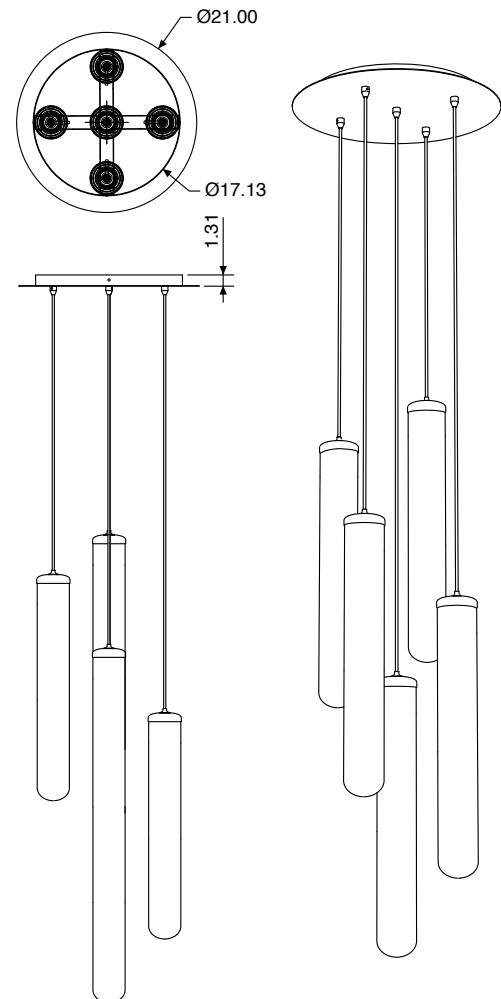

Helena 5 Light Canopy

Create stunning vertical installations with the Helena multi-pendant canopies. We've curated stunning statement pieces for any environment. Our canopies allow you to play with scale, length, color combination and fixtures, all within elegantly designed structures that only require one j-box connection for multiple lights.

DIMENSIONS (CANOPY)

21" diameter x 1.31" H

DIMENSIONS (LIGHTS)

3.75" W x 27" H

LAMPING

4.5W G9

LUMENS

2250 lm

COLOR TEMP

2700K

INPUT VOLTAGE

120V, dimmer compatible

CORD LENGTH

8' (custom available)

WEIGHT (CANOPY + LIGHTS)

34.5 lbs

GLASS COLOR

Opaline Fade

Opaline

PREMIUM METAL FINISH

Antique Bronze

Black Patina

Brushed Brass

STANDARD METAL FINISH

Gunmetal

Matte Black

Matte White

CANOPY FINISH

Matte Black

Matte White

COLLECTION

Helena