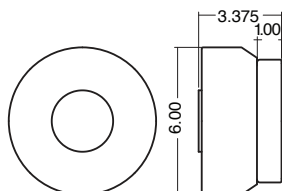

Sconce

Each wall sconce is hand cast using a technique creating a rich, rippling texture with subtle bubbles. The industrial metallic bases in 5 finishes provide a handsome contrast to the textured or frosted glass. The Taku Sconce offers a variety of possible environmental design options due to its unique size. This light provides a simple statement on its own but is also stunning in a multi-unit installation.

DIMENSIONS
3.375" x 6"

LAMPING
5W

LUMENS
425

COLOR TEMP
2700K

INPUT VOLTAGE
120VAC

MOUNTING
Bar hole canopy

WEIGHT
4 lbs

GLASS COLOR
Crystal
Frosted

PREMIUM FINISH
Antique Bronze
Black Patina
Brushed Brass
Matte Black
Matte White

COLLECTION
Taku

Crystal/Brushed Brass
TAK-PA00-GL01-SH

Frosted/Brushed Brass
TAK-PA00-GLF1-SH

Crystal/Matte Black
TAK-PC01-GL01-SH

Frosted/Matte Black
TAK-PC01-GLF1-SH