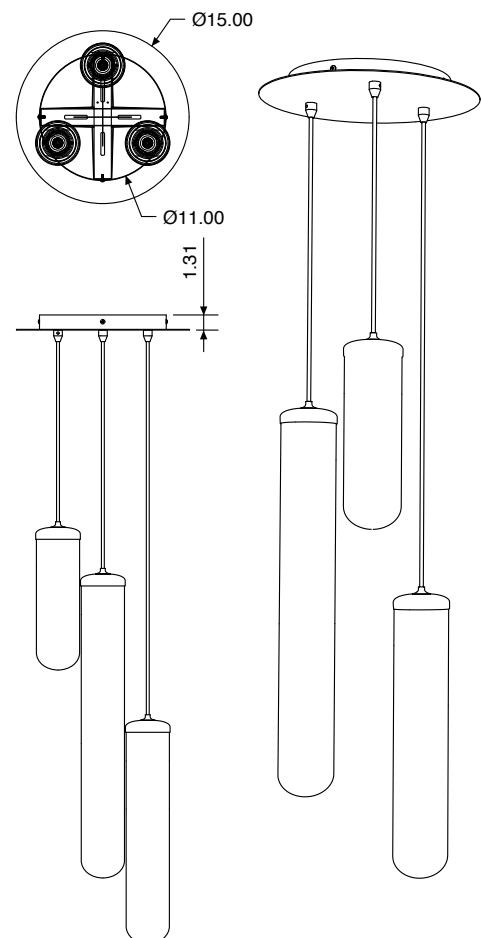

Helena 3 Light Canopy

Create stunning vertical installations with the Helena multi-pendant canopies. We've curated stunning statement pieces for any environment. Our canopies allow you to play with scale, length, color combination and fixtures, all within elegantly designed structures that only require one j-box connection for multiple lights.

DIMENSIONS (CANOPY)

15" diameter x 1.31" H

DIMENSIONS (LIGHTS)

SM: 3.75" W x 13" H

MD: 3.75" W x 20" H

LG: 3.75" W x 27" H

LAMPING

4.5W G9

LUMENS

1350 lm

COLOR TEMP

2700K

INPUT VOLTAGE

120V, dimmer compatible

CORD LENGTH

8' (custom available)

WEIGHT (CANOPY + LIGHTS)

18.5 lbs

GLASS COLOR

Opaline Fade

Opaline

PREMIUM METAL FINISH

Antique Bronze

Black Patina

Brushed Brass

STANDARD METAL FINISH

Gunmetal

Matte Black

Matte White

CANOPY FINISH

Matte Black

Matte White

COLLECTION

Helena