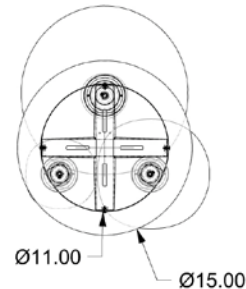

Lacuna 3 Light Canopy

Create the perfect balance with our 3 light Lacuna canopy, featuring all 3 pendant sizes. Just like forms in nature, every Lacuna pendant is its own distinct form — no two are alike — though the overall combination creates an atmosphere of harmony.

DIMENSIONS (LIGHTS)
SM 7" W x 6.5" H (qty 1)
MD: 10" W x 9" H (qty 1)
LG: 15" W x 13.5" H (qty 1)

DIMENSIONS (CANOPY)
3 light: round
15" dia x 1.31" H

LAMPING
5W E26 base

LUMENS
1050 lm

COLOR TEMP
2700K

INPUT VOLTAGE
120V, dimmer compatible

MOUNTING
J-Box crossbar and fasteners (included)

CORD LENGTH
8' (custom available)

DROP ROD
Drop rod not available

WEIGHT (CANOPY & LIGHTS)
23 lbs

GLASS COLOR
Opaline

PREMIUM METAL FINISH
Antique Bronze
Black Patina
Brushed Brass

STANDARD METAL FINISH
Matte Black
Matte White
Gunmetal

CANOPY FINISH
Matte Black
Matte White

COLLECTION
Lacuna