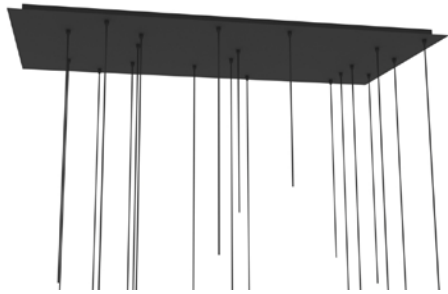

CANOPIES

Matte Black
MPC-REC20B