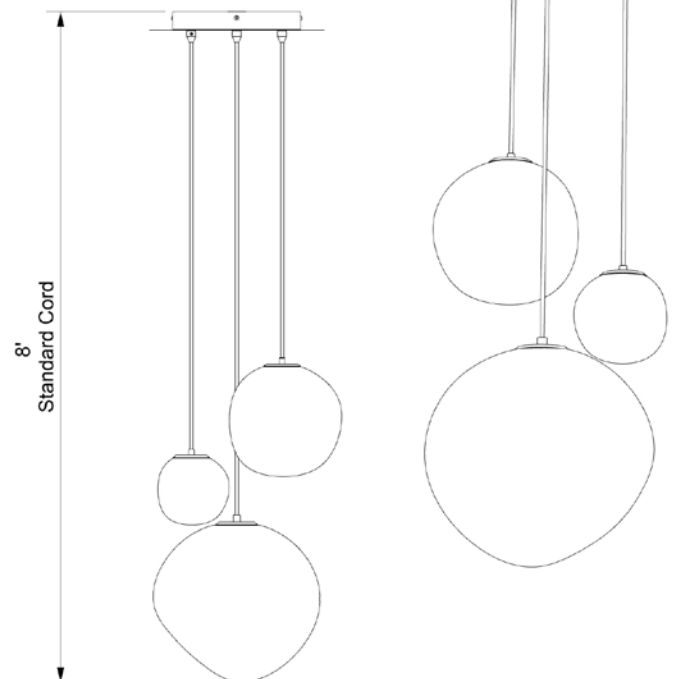

Lacuna 3 Light Canopy

Create the perfect balance with our 3 light Lacuna canopy, featuring all 3 pendant sizes. Just like forms in nature, every Lacuna pendant is its own distinct form — no two are alike — though the overall combination creates an atmosphere of harmony.

DIMENSIONS (LIGHTS)
SM 7" W x 6.5" H (qty 1)
MD: 10" W x 9" H (qty 1)
LG: 15" W x 13.5" H (qty 1)

DIMENSIONS (CANOPY)
3 light: round
15" dia x 1.31" H

LAMPING
5W E26 base

LUMENS
1050 lm

COLOR TEMP
2700K

INPUT VOLTAGE
120V, dimmer compatible

MOUNTING
J-Box crossbar and fasteners (included)

CORD LENGTH
8' (custom available)

DROP ROD
Drop rod not available

WEIGHT (CANOPY & LIGHTS)
23 lbs

GLASS COLOR
Opaline

PREMIUM METAL FINISH
Antique Bronze
Black Patina
Brushed Brass

STANDARD METAL FINISH
Matte Black
Matte White
Gunmetal

CANOPY FINISH
Matte Black
Matte White

COLLECTION
Lacuna