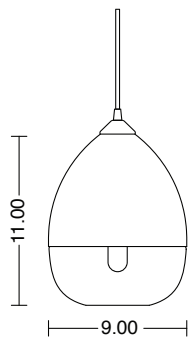

DIMENSIONS
9" W x 11" H

LAMPING
3.5W LED E26 base

LUMENS
350

COLOR TEMP
2700K

INPUT VOLTAGE
120V, dimmer compatible

MOUNTING
5" round black canopy

CORD LENGTH
8' (custom available)

WEIGHT
3.5 lbs

GLASS COLOR
Tea
Crystal
Bronze
Smoke
Olive
Sapphire

METAL FINISH
Dark Bronze
Champagne

COLLECTION
Parallel