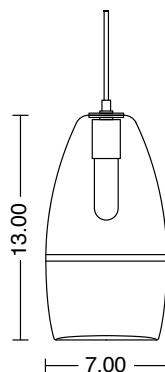

Cone Pendant

Based on The Roman Ring, an ancient technique of folding glass into itself, the Halo collection takes a modern approach. This elegant hand-blown fixture is comprised of a single glass band that captures the eye's attention. Its cone shape houses a long filament bulb which produces a striking glow off the edge of the glass band. This practical form offers colored glass options for you to design a functional work of art.

DIMENSIONS

SM 5" W x 9" H
MD 7" W x 13" H

MOUNTING

5" round canopy

CORD LENGTH

8' (custom available)

LAMPING

SM 3.5W LED E12 base
MD 3.5W LED E26 base

LUMENS

SM 350 lm
MD 470 lm

COLOR TEMP

2700K

INPUT VOLTAGE

120V, dimmer compatible

WEIGHT

SM 2.5 lbs
MD 3 lbs

GLASS COLOR

Bronze
Crystal
Olive
Opaline
Sapphire
Smoke
Tea

METAL FINISH

Antique Bronze
Black Patina
Brushed Brass
Matte Black
Satin Nickel

COLLECTION

Halo

Medium