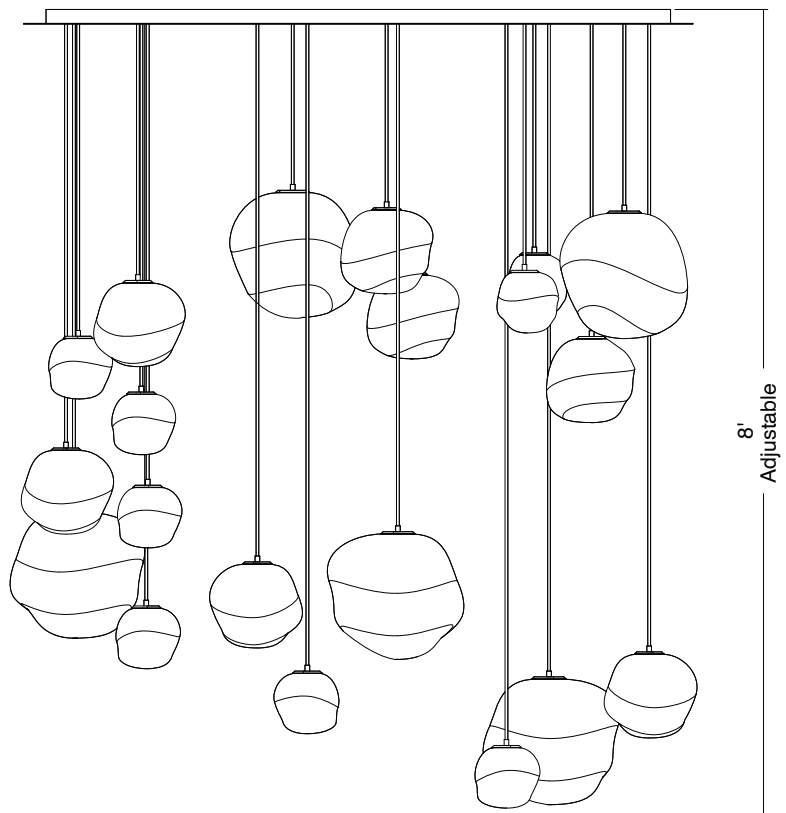

Lacuna 20 Light Canopy

We've curated a select group of perfectly balanced statement pieces that turn the ceiling to sky. Our canopies allow you to play with scale, length, color combination and fixtures, all within elegantly designed structures that only require one j-box connection for multiple lights.

DIMENSIONS (LIGHTS)
SM: 7" W x 6.5" H (qty 8)
MD: 10" W x 9" H (qty 7)
LG: 15" W x 13.5" H (qty 5)

DIMENSIONS (CANOPY)
20 light: rectangle
72" L x 36" W x 1.56" H

LAMPING
5W E26 base

LUMENS
7000 lm

COLOR TEMP
2700K

INPUT VOLTAGE
120V, dimmer compatible

MOUNTING
Ceiling mounting pan and fasteners
(fasteners not included)

CORD LENGTH
8' (custom available)

DROP ROD
Drop rod not available

WEIGHT (CANOPY & LIGHTS)
220 lbs

GLASS COLOR
Opaline

PREMIUM METAL FINISH
Antique Bronze
Black Patina
Brushed Brass

STANDARD METAL FINISH
Matte Black
Matte White
Gunmetal

CANOPY FINISH
Matte Black
Matte White

COLLECTION
Lacuna