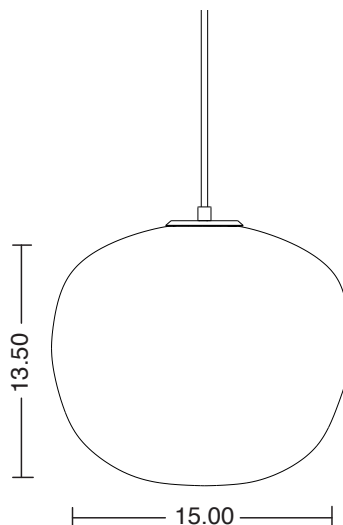

Corded Globe Pendant

With an organic form honoring the human made quality of each piece, Lacuna is imbued with the intimacy between the maker and the material. The same glass is always used, heated at the same temperature (around 2,000 degrees). What distinguishes each piece is the human touch. The maker of the glass brings a unique character to each light, changing the form and shape just the right amount and embracing "imperfections."

DIMENSIONS

SM: 7" W x 6.5" H

MD: 10" W x 9" H

LG: 15" W x 13.5" H

LAMPING

SM: 5W LED E26 BASE

MD: 5W LED E26 BASE

LG: 16.5W LED E26 BASE (single pendant)

LG: 5W LED E26 BASE (multi-light canopy)

LUMENS

SM: 350lm

MD: 350lm

LG: 1600lm

COLOR TEMP

2700K

INPUT VOLTAGE

120V, dimmer compatible

MOUNTING

5" round canopy

CORD LENGTH

8' (custom available)

WEIGHT

SM: 3 lbs

MD: 5 lbs

LG: 9 lbs

GLASS COLOR

Opaline

PREMIUM FINISH

Antique Bronze

Black Patina

Brushed Brass

Gunmetal

STANDARD FINISH

Matte Black

Matte White

COLLECTION

Lacuna

Medium

Large