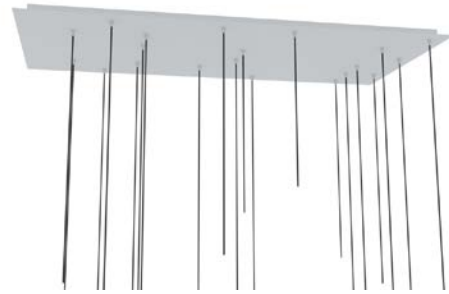

Matte White
MPC-REC20W