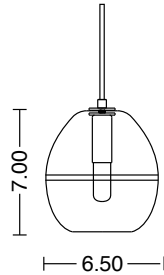

Dome Pendant

Based on The Roman Ring, an ancient technique of folding glass into itself, the Halo collection takes a modern approach. This elegant hand-blown fixture is comprised of a single glass band that captures the eye's attention. Its dome shape houses a long filament bulb which produces a striking glow off the edge of the glass band. This practical form offers colored glass options for you to design a functional work of art.

DIMENSIONS

SM 6.5" W x 7" H
MD 9" W x 10" H

MOUNTING

5" round canopy

CORD LENGTH

8' (custom available)

LAMPING

SM 3.5W LED E12 base
MD 3.5W LED E26 base

LUMENS

350 lm

COLOR TEMP

2700K

INPUT VOLTAGE

120V, dimmer compatible

WEIGHT

SM 2.5 lbs
MD 3 lbs

GLASS COLOR

Bronze
Crystal
Olive
Opaline
Sapphire
Smoke
Tea

METAL FINISH

Antique Bronze
Black Patina
Brushed Brass
Matte Black
Satin Nickel

COLLECTION

Halo

Small