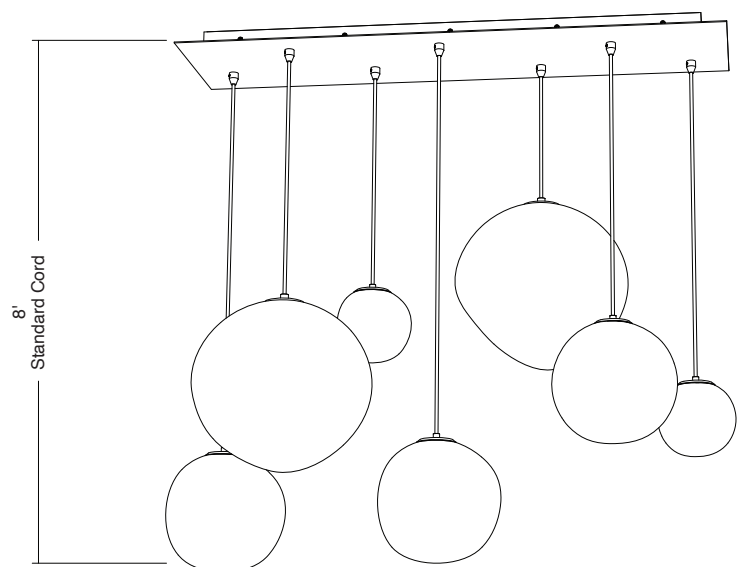

COLLECTION

Lacuna