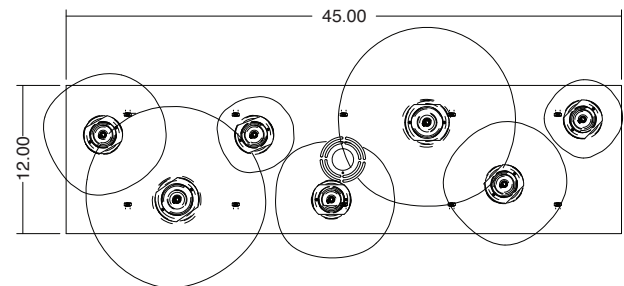

COLLECTION

Lacuna