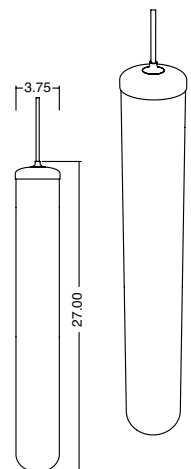

### DIMENSIONS

SM: 3.75" W x 13" H

MD: 3.75" W x 20" H

LG: 3.75" W x 27" H

### WEIGHT

SM: 3 lbs

MD: 4.5 lbs

LG: 5 lbs

### COLLECTION

Helena

Small

Medium

Large

Antique Bronze / Opaline Fade  
 SM: HEL-PA02-GL08-C02-L96-PS  
 MD: HEL-PA02-GL08-C02-L96-PM  
 LG: HEL-PA02-GL08-C02-L96-PL

Antique Bronze / Opaline  
 SM: HEL-PA02-GL07-C02-L96-PS  
 MD: HEL-PA02-GL07-C02-L96-PM  
 LG: HEL-PA02-GL07-C02-L96-PL