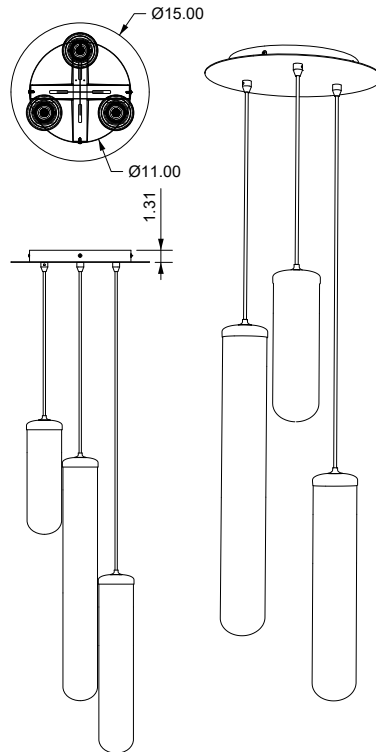

Canopy Arrangements

Create stunning vertical installations with the Helena multi-pendant canopies. Our standard 3 light canopy comes with a small, medium and large pendant to show off the various proportions in this collection. With five large pendants, the 5 light canopy brings the beauty of repetition and incredible versatility in creating one of kind installs through simply adjusting cord lengths on site.

DIMENSIONS (LIGHTS)

SM: 3.75" W x 13" H

MD: 3.75" W x 20" H

LG: 3.75" W x 27" H

DIMENSIONS (CANOPIES)

3 light: 15" diameter x 1.31" H

5 light: 21" diameter x 1.31" H

LAMPING

4.5W G8

LUMENS

3 light: 1350lm

5 light: 2250lm

COLOR TEMP

2700K

INPUT VOLTAGE

120V, dimmer compatible

MOUNTING

3 or 5 light canopy

Drop rod not available

CORD LENGTH

8' (custom available)

WEIGHT (CANOPY + LIGHTS)

3 light: 18.5 lbs

5 light: 34.5 lbs

GLASS COLOR

Opaline Fade

Opaline

Crystal

Smoke

Bronze

PREMIUM FINISH

Antique Bronze

Black Patina

Brushed Brass

STANDARD FINISH

Gunmetal

Matte Black

Matte White

COLLECTION

Helena

3 Light Canopy

As shown: Antique Bronze / Opaline Fade
Comes with: 1 Small, 1 Medium, 1 Large