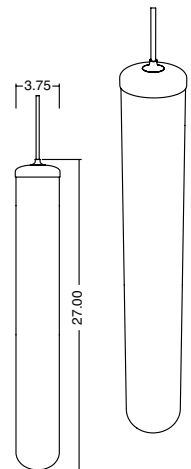

Helena Pendant

These vertically orientated pendants have been designed for large spaces that require a long vertical reach. They also fit nicely within design applications where a narrow shape is needed such as vanities, bedside, or offset in an entryway.

The three different sizes compositionally play well together while each offering unique advantages as individual lights.

DIMENSIONS

SM: 3.75" W x 13" H

MD: 3.75" W x 20" H

LG: 3.75" W x 27" H

LAMPING

4.5W G8

LUMENS

450lm

COLOR TEMP

2700K

INPUT VOLTAGE

120V, dimmer compatible

MOUNTING

5" round canopy

CORD LENGTH

8'

WEIGHT

SM: 3 lbs

MD: 4.5 lbs

LG: 5 lbs

GLASS COLOR

Opaline Fade

Opaline

Crystal

Smoke

Bronze

PREMIUM FINISH

Antique Bronze

Black Patina

Brushed Brass

STANDARD FINISH

Gunmetal

Matte Black

Matte White

COLLECTION

Helena

Large