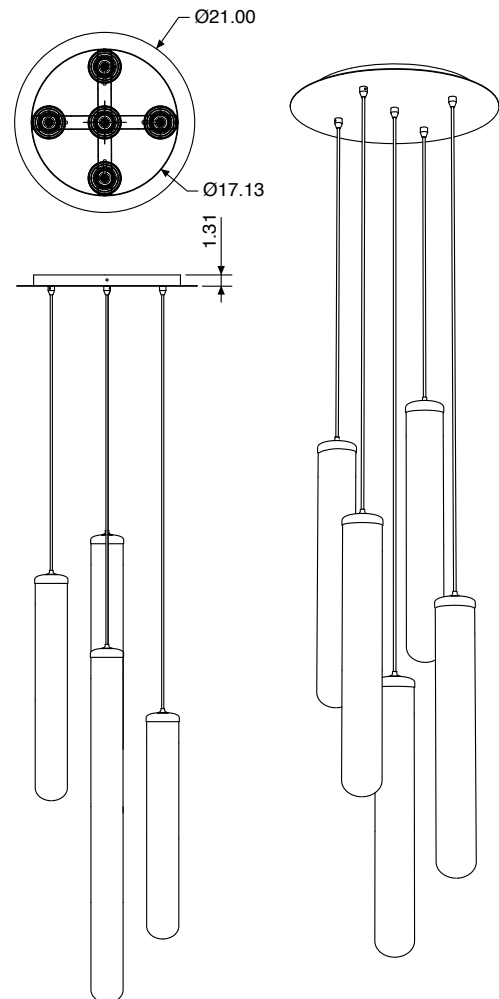

Helena 5 Light Canopy

Create stunning vertical installations with the Helena multi-pendant canopies. We've curated stunning statement pieces for any environment. Our canopies allow you to play with scale, length, color combination and fixtures, all within elegantly designed structures that only require one j-box connection for multiple lights.

DIMENSIONS (CANOPY)

21" diameter x 1.31" H

DIMENSIONS (LIGHTS)

3.75" W x 27" H

LAMPING

4.5W G9

LUMENS

2250 lm

COLOR TEMP

2700K

INPUT VOLTAGE

120V, dimmer compatible

CORD LENGTH

8' (custom available)

WEIGHT (CANOPY + LIGHTS)

34.5 lbs

GLASS COLOR

Opaline Fade

Opaline

PREMIUM METAL FINISH

Antique Bronze

Black Patina

Brushed Brass

STANDARD METAL FINISH

Gunmetal

Matte Black

Matte White

CANOPY FINISH

Matte Black

Matte White

COLLECTION

Helena