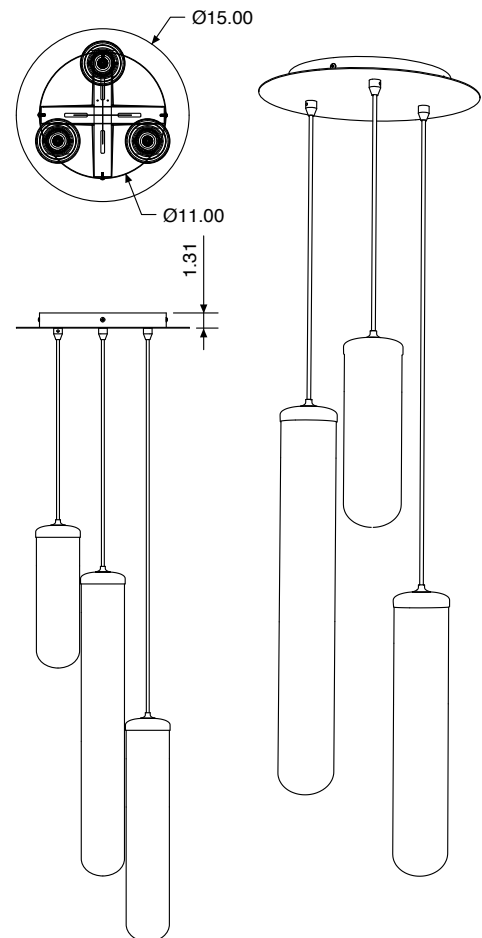

Helena 3 Light Canopy

Create stunning vertical installations with the Helena multi-pendant canopies. We've curated stunning statement pieces for any environment. Our canopies allow you to play with scale, length, color combination and fixtures, all within elegantly designed structures that only require one j-box connection for multiple lights.

DIMENSIONS (CANOPY)

15" diameter x 1.31" H

DIMENSIONS (LIGHTS)

SM: 3.75" W x 13" H

MD: 3.75" W x 20" H

LG: 3.75" W x 27" H

LAMPING

4.5W G9

LUMENS

1350 lm

COLOR TEMP

2700K

INPUT VOLTAGE

120V, dimmer compatible

CORD LENGTH

8' (custom available)

WEIGHT (CANOPY + LIGHTS)

18.5 lbs

GLASS COLOR

Opaline Fade

Opaline

PREMIUM METAL FINISH

Antique Bronze

Black Patina

Brushed Brass

STANDARD METAL FINISH

Gunmetal

Matte Black

Matte White

CANOPY FINISH

Matte Black

Matte White

COLLECTION

Helena