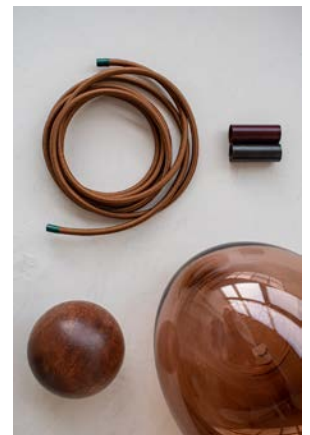

Floor Lamp

Standing at 6.5' tall, the Ontologia floor lamp hits multiple ends of multiple spectrums. Sturdy and grounded yet floating and airy, it's a statement piece that actually has something to say. Deconstructing its own materiality, the Ontologia floor lamp leverages everything from the light it emits to the connective cording to create a discourse on what it means to exist. While the whole is greater than the sum of its parts, each aspect of the arrangement conveys design intent.

Sand

Amber

BODY FINISH

Black Patina

Verdigris

Oxblood Powder Coat

SHADE FINISH

Raw Copper

Tan Powder Coat

Black Patina

CORD COLOR

Shale

Ivory

Sable

WOOD FINISH

Mahogany

COLLECTION

Ontologia

Rose Glass / Black Patina Body / Raw Copper Patina Shade / Shale Cord
ONT-PS01-GL09-C06-FO

Sand Glass / Verdigris Body / Tan Powder Coat Shade / Ivory Cord
ONT-PS02-GL11-C05-FO

Amber Glass / Oxblood Powder Coat Body / Black Patina Shade / Sable Cord
ONT-PS03-GL10-C07-FO