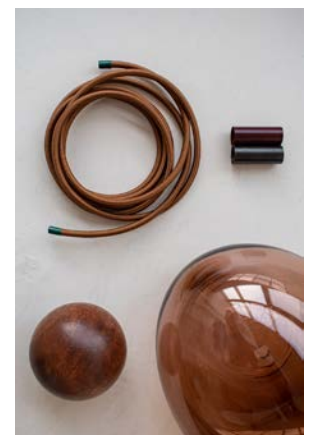

## Chandelier

The six-light Ontologia chandelier is a statement piece unlike any other. Deconstructing its own materiality, the Ontologia chandelier leverages everything from the light it emits to the connective cording to create a discourse on what it means to exist. While the whole is greater than the sum of its parts, each aspect of the of the arrangement conveys design intent. Playing upon forces in nature, magnetic hardware makes the collection sturdy in construction, yet malleable in application.

### CORD COLOR

Shale

Ivory

Sable

### WOOD FINISH

Mahogany

### COLLECTION

Ontologia

Rose Glass / Black Patina Body /  
Raw Copper Shade / Shale Cord  
ONT-PS01-GL09-C06-C6

Sand Glass / Verdigris Body /  
Tan Powder Coat Shade / Ivory Cord  
ONT-PS02-GL11-C05-C6

Amber Glass / Oxblood Powder Coat  
Body / Black Patina Shade / Sable Cord  
ONT-PS03-GL10-C07-C6