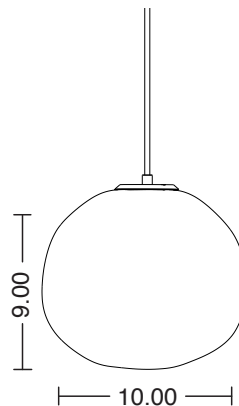

Drop Rod Globe Pendant

With an organic form honoring the human made quality of each piece, Lacuna is imbued with the intimacy between the maker and the material. The same glass is always used, heated at the same temperature (around 2,000 degrees). What distinguishes each piece is the human touch. The maker of the glass brings a unique character to each light, changing the form and shape just the right amount and embracing "imperfections."

DIMENSIONS

SM: 7" W x 6.5" H

MD: 10" W x 9" H

LG: 15" W x 13.5" H

LAMPING

SM: 5W LED E26 BASE

MD: 5W LED E26 BASE

LG: 15W LED E26 BASE (single pendant)

LG: 5W LED E26 BASE (multi-light canopy)

LUMENS

SM: 350lm

MD: 350lm

LG: 1600lm

COLOR TEMP

2700K

INPUT VOLTAGE

120V, dimmer compatible

MOUNTING

5" round canopy

DROP ROD

Made to order, custom available

Short: 1"-36"

Long: 37"-72"

WEIGHT

SM: 3 lbs

MD: 5 lbs

LG: 9 lbs

GLASS COLOR

Opaline

PREMIUM FINISH

Antique Bronze

Black Patina

Brushed Brass

Gunmetal

STANDARD FINISH

Matte Black

Matte White

COLLECTION

Lacuna

Small

Medium

Large