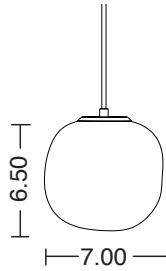

Drop Rod Globe Pendant

With an organic form honoring the human made quality of each piece, Lacuna is imbued with the intimacy between the maker and the material. The same glass is always used, heated at the same temperature (around 2,000 degrees). What distinguishes each piece is the human touch. The maker of the glass brings a unique character to each light, changing the form and shape just the right amount and embracing "imperfections."

DIMENSIONS

SM: 7" W x 6.5" H

MD: 10" W x 9" H

LG: 15" W x 13.5" H

LAMPING

SM: 5W LED E26 BASE

MD: 5W LED E26 BASE

LG: 15W LED E26 BASE (single pendant)

LG: 5W LED E26 BASE (multi-light canopy)

LUMENS

SM: 350lm

MD: 350lm

LG: 1600lm

COLOR TEMP

2700K

INPUT VOLTAGE

120V, dimmer compatible

MOUNTING

5" round canopy

DROP ROD

Made to order, custom available

Short: 1"-36"

Long: 37"-72"

WEIGHT

SM: 3 lbs

MD: 5 lbs

LG: 9 lbs

GLASS COLOR

Opaline

PREMIUM FINISH

Antique Bronze

Black Patina

Brushed Brass

Gunmetal

STANDARD FINISH

Matte Black

Matte White

COLLECTION

Lacuna

Small