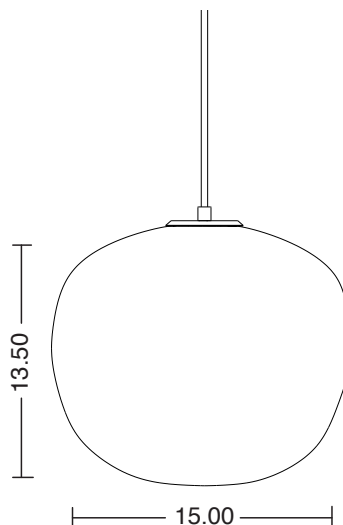

Corded Globe Pendant

With an organic form honoring the human made quality of each piece, Lacuna is imbued with the intimacy between the maker and the material. The same glass is always used, heated at the same temperature (around 2,000 degrees). What distinguishes each piece is the human touch. The maker of the glass brings a unique character to each light, changing the form and shape just the right amount and embracing "imperfections."

DIMENSIONS

SM: 7" W x 6.5" H

MD: 10" W x 9" H

LG: 15" W x 13.5" H

LAMPING

SM: 5W LED E26 BASE

MD: 5W LED E26 BASE

LG: 15W LED E26 BASE (single pendant)

LG: 5W LED E26 BASE (multi-light canopy)

LUMENS

SM: 350lm

MD: 350lm

LG: 1600lm

COLOR TEMP

2700K

INPUT VOLTAGE

120V, dimmer compatible

MOUNTING

5" round canopy

CORD LENGTH

8' (custom available)

WEIGHT

SM: 3 lbs

MD: 5 lbs

LG: 9 lbs

GLASS COLOR

Opaline

PREMIUM FINISH

Antique Bronze

Black Patina

Brushed Brass

Gunmetal

STANDARD FINISH

Matte Black

Matte White

COLLECTION

Lacuna

Large