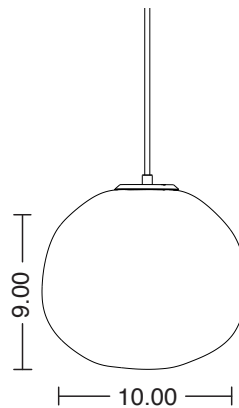

Corded Globe Pendant

With an organic form honoring the human made quality of each piece, Lacuna is imbued with the intimacy between the maker and the material. The same glass is always used, heated at the same temperature (around 2,000 degrees). What distinguishes each piece is the human touch. The maker of the glass brings a unique character to each light, changing the form and shape just the right amount and embracing "imperfections."

DIMENSIONS

SM: 7" W x 6.5" H

MD: 10" W x 9" H

LG: 15" W x 13.5" H

LAMPING

SM: 5W LED E26 BASE

MD: 5W LED E26 BASE

LG: 15W LED E26 BASE (single pendant)

LG: 5W LED E26 BASE (multi-light canopy)

LUMENS

SM: 350lm

MD: 350lm

LG: 1600lm

COLOR TEMP

2700K

INPUT VOLTAGE

120V, dimmer compatible

MOUNTING

5" round canopy

CORD LENGTH

8' (custom available)

WEIGHT

SM: 3 lbs

MD: 5 lbs

LG: 9 lbs

GLASS COLOR

Opaline

PREMIUM FINISH

Antique Bronze

Black Patina

Brushed Brass

Gunmetal

STANDARD FINISH

Matte Black

Matte White

COLLECTION

Lacuna

Medium