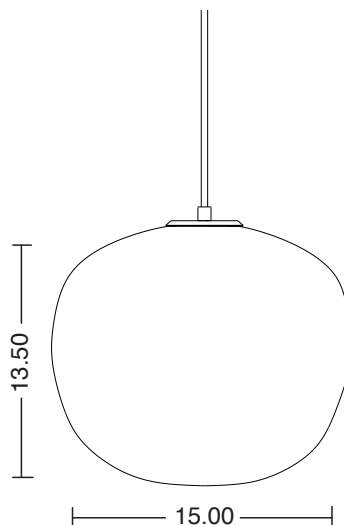

Drop Rod Globe Pendant

With an organic form honoring the human made quality of each piece, Lacuna is imbued with the intimacy between the maker and the material. The same glass is always used, heated at the same temperature (around 2,000 degrees). What distinguishes each piece is the human touch. The maker of the glass brings a unique character to each light, changing the form and shape just the right amount and embracing "imperfections."

DIMENSIONS

SM: 7" W x 6.5" H

MD: 10" W x 9" H

LG: 15" W x 13.5" H

LAMPING

SM: 5W LED E26 BASE

MD: 5W LED E26 BASE

LG: 15W LED E26 BASE (single pendant)

LG: 5W LED E26 BASE (multi-light canopy)

LUMENS

SM: 350lm

MD: 350lm

LG: 1600lm

COLOR TEMP

2700K

INPUT VOLTAGE

120V, dimmer compatible

MOUNTING

5" round canopy

DROP ROD

Made to order, custom available

Short: 1"-36"

Long: 37"-72"

WEIGHT

SM: 3 lbs

MD: 5 lbs

LG: 9 lbs

GLASS COLOR

Opaline

PREMIUM FINISH

Antique Bronze

Black Patina

Brushed Brass

Gunmetal

STANDARD FINISH

Matte Black

Matte White

COLLECTION

Lacuna

Small

Large