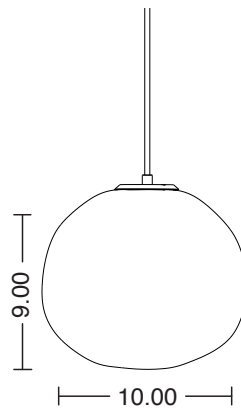

Corded Globe Pendant

With an organic form honoring the human made quality of each piece, Lacuna is imbued with the intimacy between the maker and the material. The same glass is always used, heated at the same temperature (around 2,000 degrees). What distinguishes each piece is the human touch. The maker of the glass brings a unique character to each light, changing the form and shape just the right amount and embracing "imperfections."

DIMENSIONS

SM: 7" W x 6.5" H

MD: 10" W x 9" H

LG: 15" W x 13.5" H

LAMPING

SM: 5W LED E26 BASE

MD: 5W LED E26 BASE

LG: 16.5W LED E26 BASE (single pendant)

LG: 5W LED E26 BASE (multi-light canopy)

LUMENS

SM: 350lm

MD: 350lm

LG: 1600lm

COLOR TEMP

2700K

INPUT VOLTAGE

120V, dimmer compatible

MOUNTING

5" round canopy

CORD LENGTH

8' (custom available)

WEIGHT

SM: 3 lbs

MD: 5 lbs

LG: 9 lbs

GLASS COLOR

Opaline

PREMIUM FINISH

Antique Bronze

Black Patina

Brushed Brass

Gunmetal

STANDARD FINISH

Matte Black

Matte White

COLLECTION

Lacuna

Medium