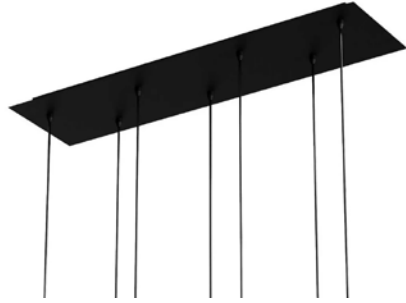

Lacuna 7 Light Canopy

Our seven piece canopy is a perfectly balanced statement piece, inspired by the skies. Just like forms in nature, every Lacuna pendant is its own distinct form — no two are alike — though the overall combination creates an atmosphere of harmony. Each seven light canopy is complete with 2 small, 3 medium, and 2 Large pendants.

As shown: Brushed Brass / Opaline / Cord
Comes with: 2 Small, 3 Medium, 2 Large

DIMENSIONS (LIGHTS)

SM: 7" W x 6.5" H (qty 2)
MD: 10" W x 9" H (qty 3)
LG: 15" W x 13.5" H (qty 2)

DIMENSIONS (CANOPY)

7 light: rectangle
45" L x 12" W x 1.31" H

MOUNTING

Ceiling mounting pan and fasteners
(fasteners not included)

CORD LENGTH

8' (custom available)

DROP ROD

Drop rod not available

WEIGHT (CANOPY & LIGHTS)

61.5 lbs

Matte White

Gunmetal

CANOPY FINISH

Matte Black

Matte White

COLLECTION

Lacuna

CANOPIES