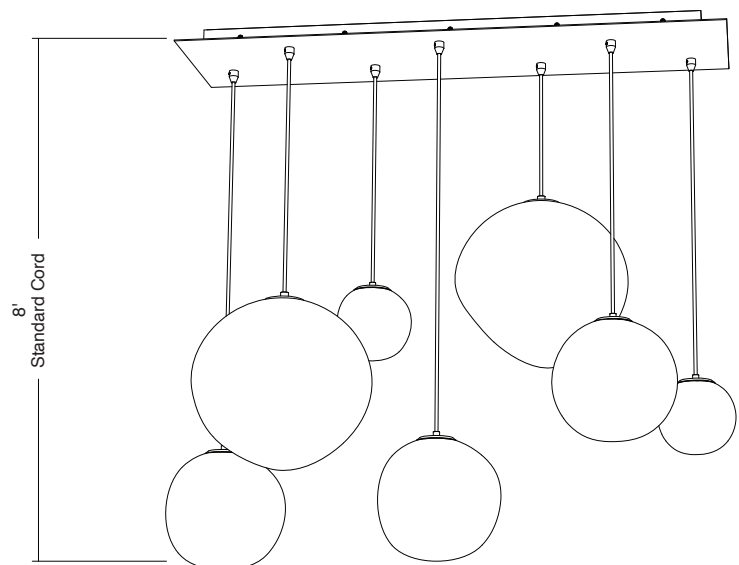

COLLECTION

Lacuna