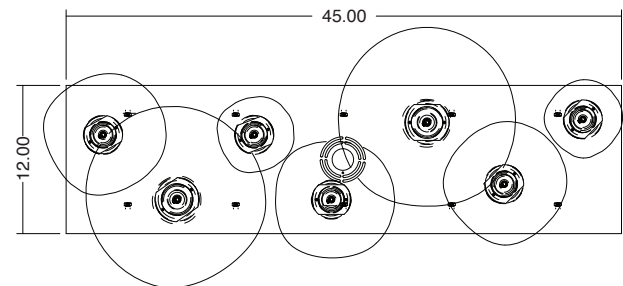

COLLECTION

Lacuna