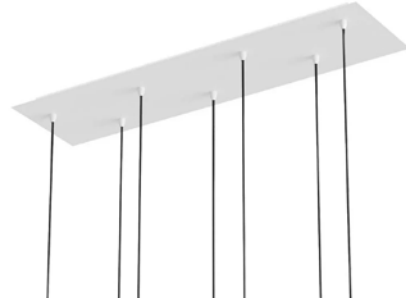

Matte White
MPC-REC7W