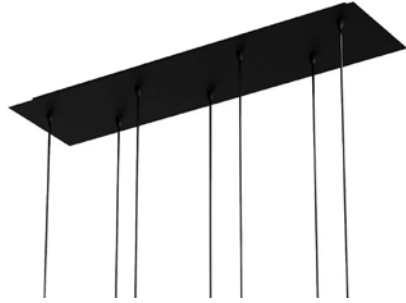

Lacuna 7 Light Canopy

Our seven piece canopy is a perfectly balanced statement piece, inspired by the skies. Just like forms in nature, every single Lacuna piece is its own distinct form—no two are alike—though the overall combination creates an atmosphere of harmony. Each seven light canopy is complete with 2 small, 3 medium, and 2 large lights.

As shown: Brushed Brass / Opaline / Cord
Comes with: 2 Small, 3 Medium, 2 Large

DIMENSIONS (LIGHTS)

SM: 7" W x 6.5" H (qty 2)
MD: 10" W x 9" H (qty 3)
LG: 15" W x 13.5" H (qty 2)

DIMENSIONS (CANOPY)

7 light: rectangle
45" L x 12" W x 1.31" H

MOUNTING

Ceiling mounting pan and fasteners
(fasteners not included)

CORD LENGTH

8' (custom available)

DROP ROD

Drop rod not available

WEIGHT (CANOPY & LIGHTS)

61.5 lbs

Matte White

Gunmetal

CANOPY FINISH

Matte Black

Matte White

COLLECTION

Lacuna

CANOPIES