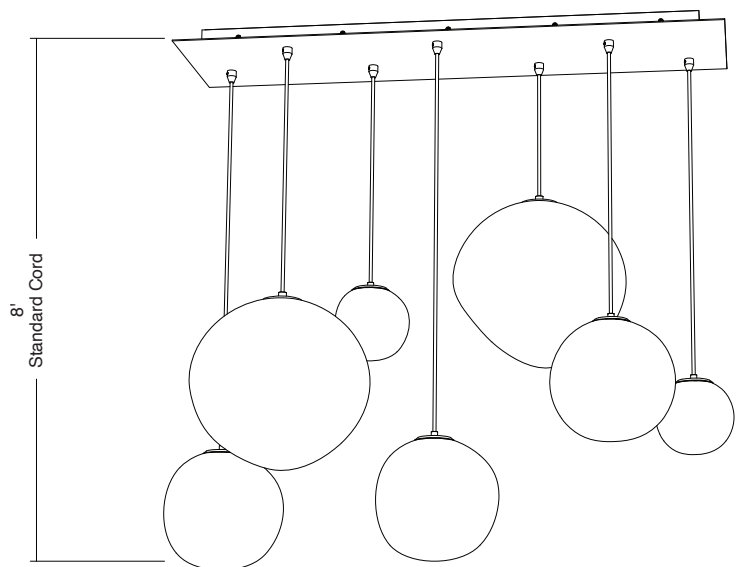

COLLECTION

Lacuna