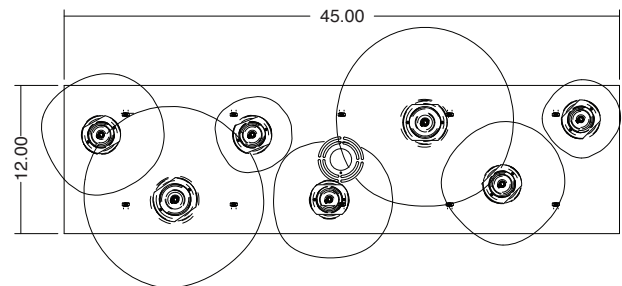

COLLECTION

Lacuna