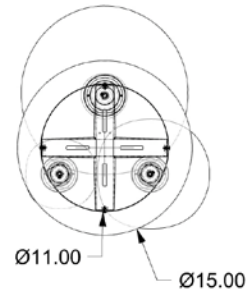

Lacuna 3 Light Canopy

Create the perfect balance with our 3 light Lacuna canopy, featuring all 3 pendant sizes. Just like forms in nature, every Lacuna pendant is its own distinct form — no two are alike — though the overall combination creates an atmosphere of harmony.

DIMENSIONS (LIGHTS)
SM 7" W x 6.5" H (qty 1)
MD: 10" W x 9" H (qty 1)
LG: 15" W x 13.5" H (qty 1)

DIMENSIONS (CANOPY)
3 light: round
15" dia x 1.31" H

LAMPING
5W E26 base

LUMENS
1050 lm

COLOR TEMP
2700K

INPUT VOLTAGE
120V, dimmer compatible

MOUNTING
J-Box crossbar and fasteners (included)

CORD LENGTH
8' (custom available)

DROP ROD
Drop rod not available

WEIGHT (CANOPY & LIGHTS)
23 lbs

GLASS COLOR
Opaline

PREMIUM METAL FINISH
Antique Bronze
Black Patina
Brushed Brass

STANDARD METAL FINISH
Matte Black
Matte White
Gunmetal

CANOPY FINISH
Matte Black
Matte White

COLLECTION
Lacuna