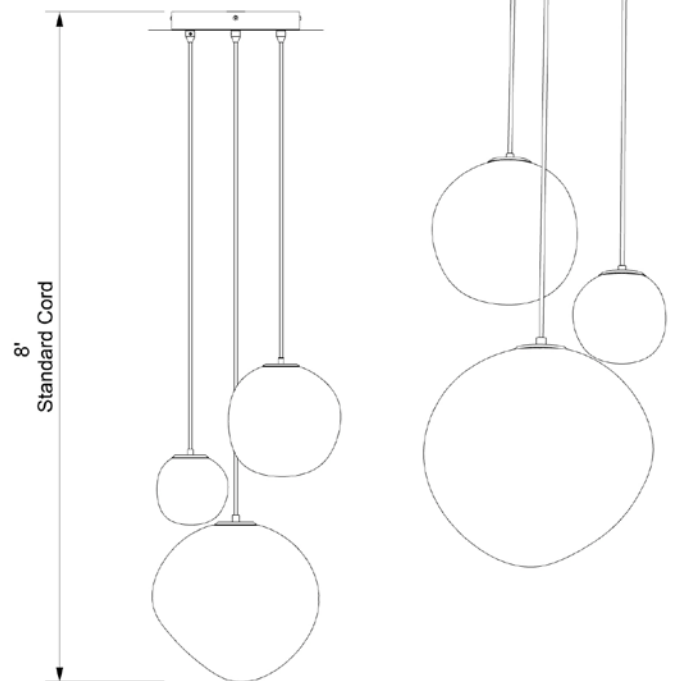

Lacuna 3 Light Canopy

Create the perfect balance with our 3 light Lacuna canopy, featuring all 3 pendant sizes. Just like forms in nature, every Lacuna pendant is its own distinct form — no two are alike — though the overall combination creates an atmosphere of harmony.

DIMENSIONS (LIGHTS)
SM 7" W x 6.5" H (qty 1)
MD: 10" W x 9" H (qty 1)
LG: 15" W x 13.5" H (qty 1)

DIMENSIONS (CANOPY)
3 light: round
15" dia x 1.31" H

LAMPING
5W E26 base

LUMENS
1050 lm

COLOR TEMP
2700K

INPUT VOLTAGE
120V, dimmer compatible

MOUNTING
J-Box crossbar and fasteners (included)

CORD LENGTH
8' (custom available)

DROP ROD
Drop rod not available

WEIGHT (CANOPY & LIGHTS)
23 lbs

GLASS COLOR
Opaline

PREMIUM METAL FINISH
Antique Bronze
Black Patina
Brushed Brass

STANDARD METAL FINISH
Matte Black
Matte White
Gunmetal

CANOPY FINISH
Matte Black
Matte White

COLLECTION
Lacuna