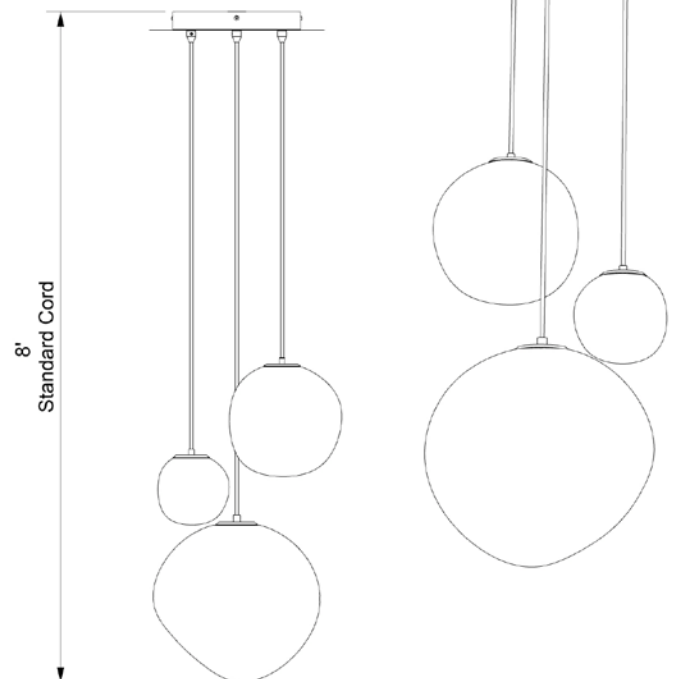

COLLECTION

Lacuna