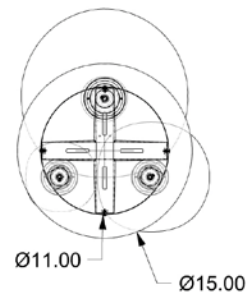

COLLECTION

Lacuna