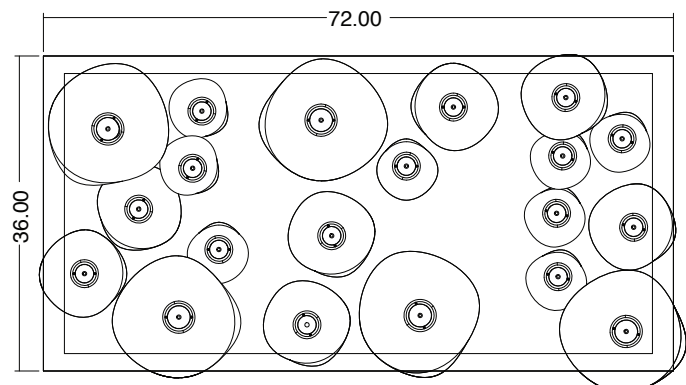

Lacuna 20 Light Canopy

We've curated a select group of perfectly balanced statement pieces that turn the ceiling to sky. Our canopies allow you to play with scale, length, color combination and fixtures, all within elegantly designed structures that only require one j-box connection for multiple lights.

DIMENSIONS (LIGHTS)
SM: 7" W x 6.5" H (qty 8)
MD: 10" W x 9" H (qty 7)
LG: 15" W x 13.5" H (qty 5)

DIMENSIONS (CANOPY)
20 light: rectangle
72" L x 36" W x 1.56" H

LAMPING
5W E26 base

LUMENS
7000 lm

COLOR TEMP
2700K

INPUT VOLTAGE
120V, dimmer compatible

MOUNTING
Ceiling mounting pan and fasteners
(fasteners not included)

CORD LENGTH
8' (custom available)

DROP ROD
Drop rod not available

WEIGHT (CANOPY & LIGHTS)
220 lbs

GLASS COLOR
Opaline

PREMIUM METAL FINISH
Antique Bronze
Black Patina
Brushed Brass

STANDARD METAL FINISH
Matte Black
Matte White
Gunmetal

CANOPY FINISH
Matte Black
Matte White

COLLECTION
Lacuna